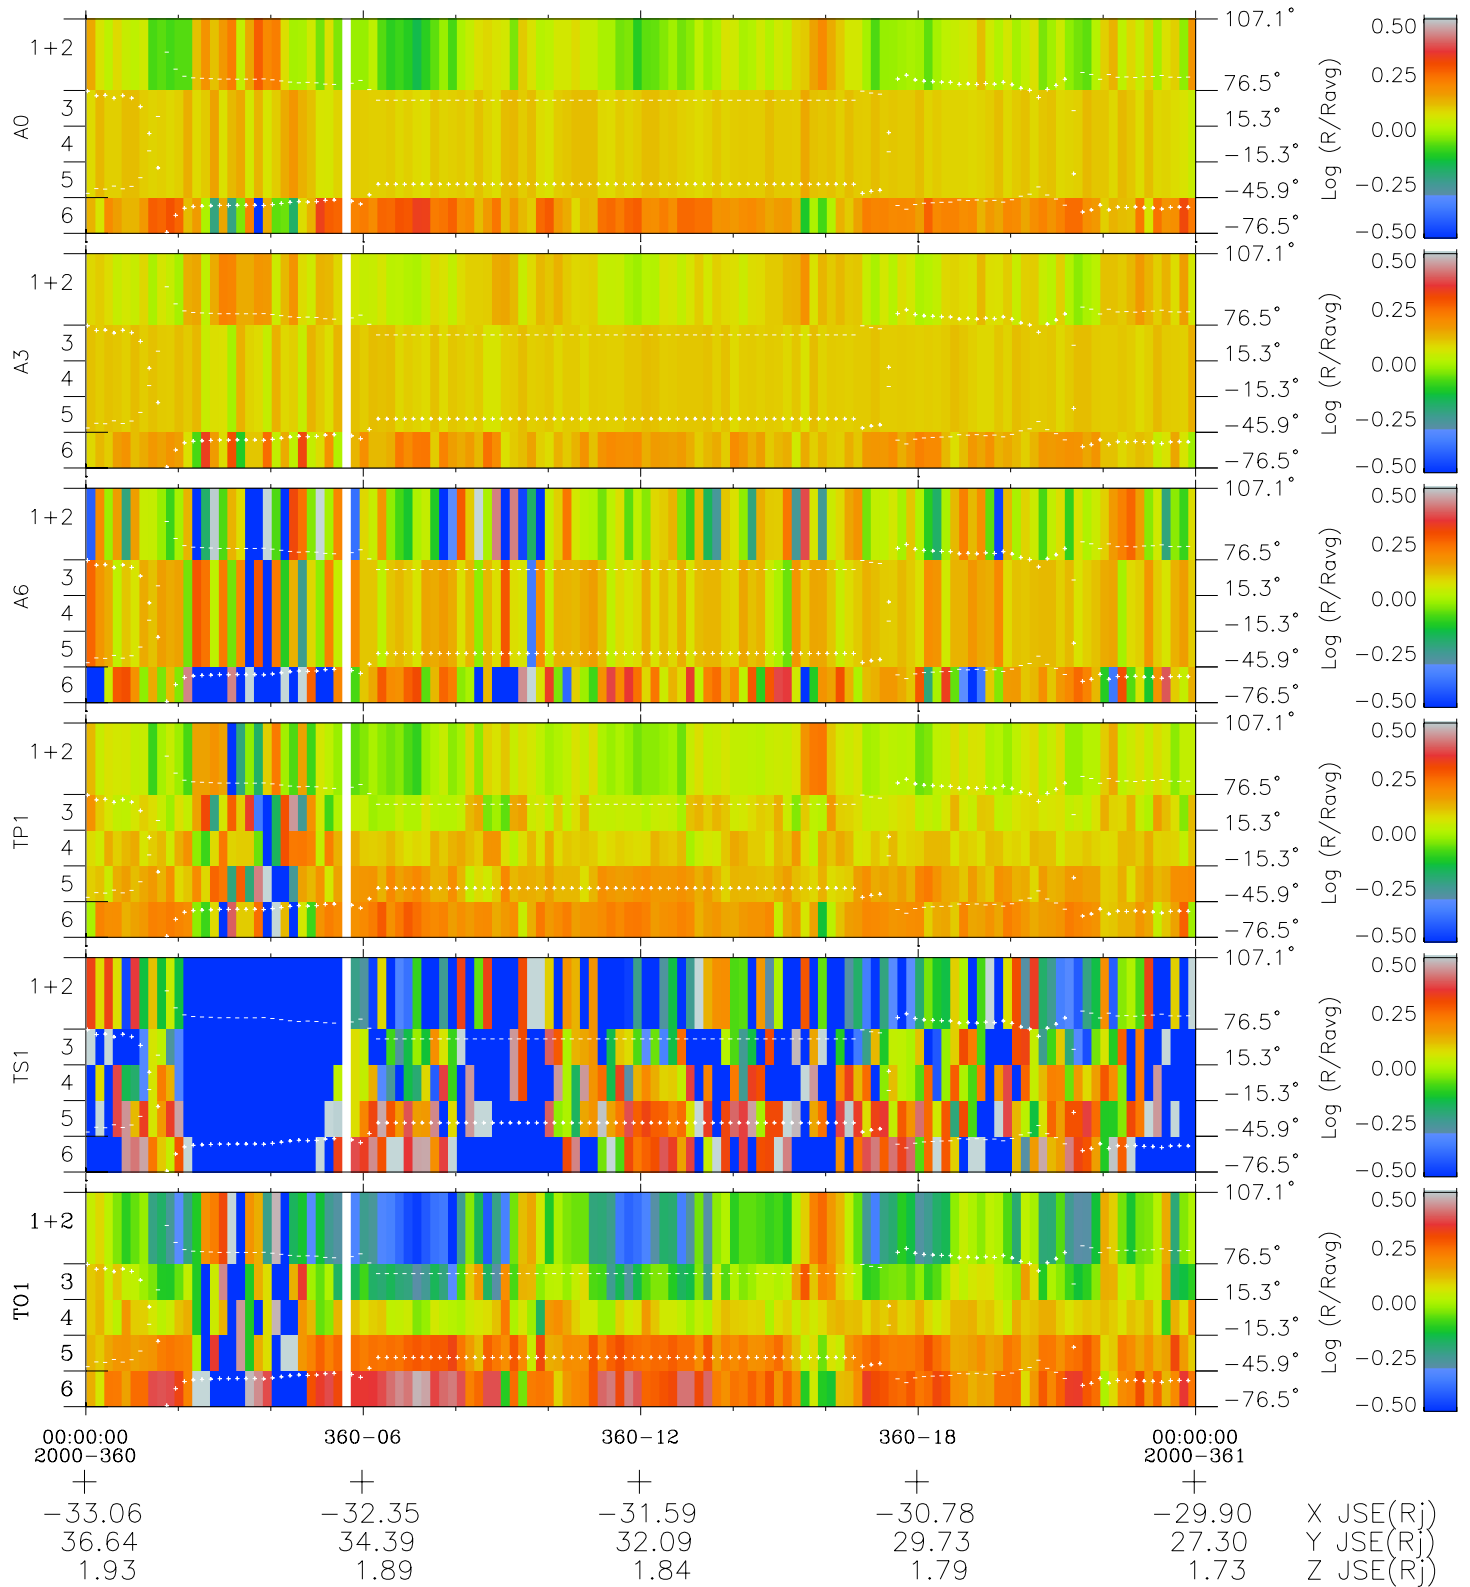

# Galileo EPD Real Elevation Anisotropies 00360

Software Version: RTELEV\_MEAN V 1.20  
 Data Production: 18-05-01  
 Plot Production: Mon Sep 17 20:21:03 2001  
 Color File: wondr3  
 Geofactor File: 1.1

- ◇ = Jupiter look direction
- = Corotation look direction