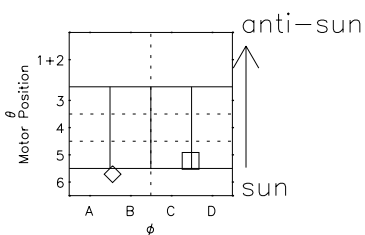

Galileo EPD Real Elevation Anisotropies 00360

Software Version: RTELEV_FLUX V 1.20
Data Production: 18-05-01
Plot Production: Mon Sep 17 20:21:15 2001
Color File: wondr3
Geofactor File: 1.1

- ◇ = Jupiter look direction
- = Corotation look direction