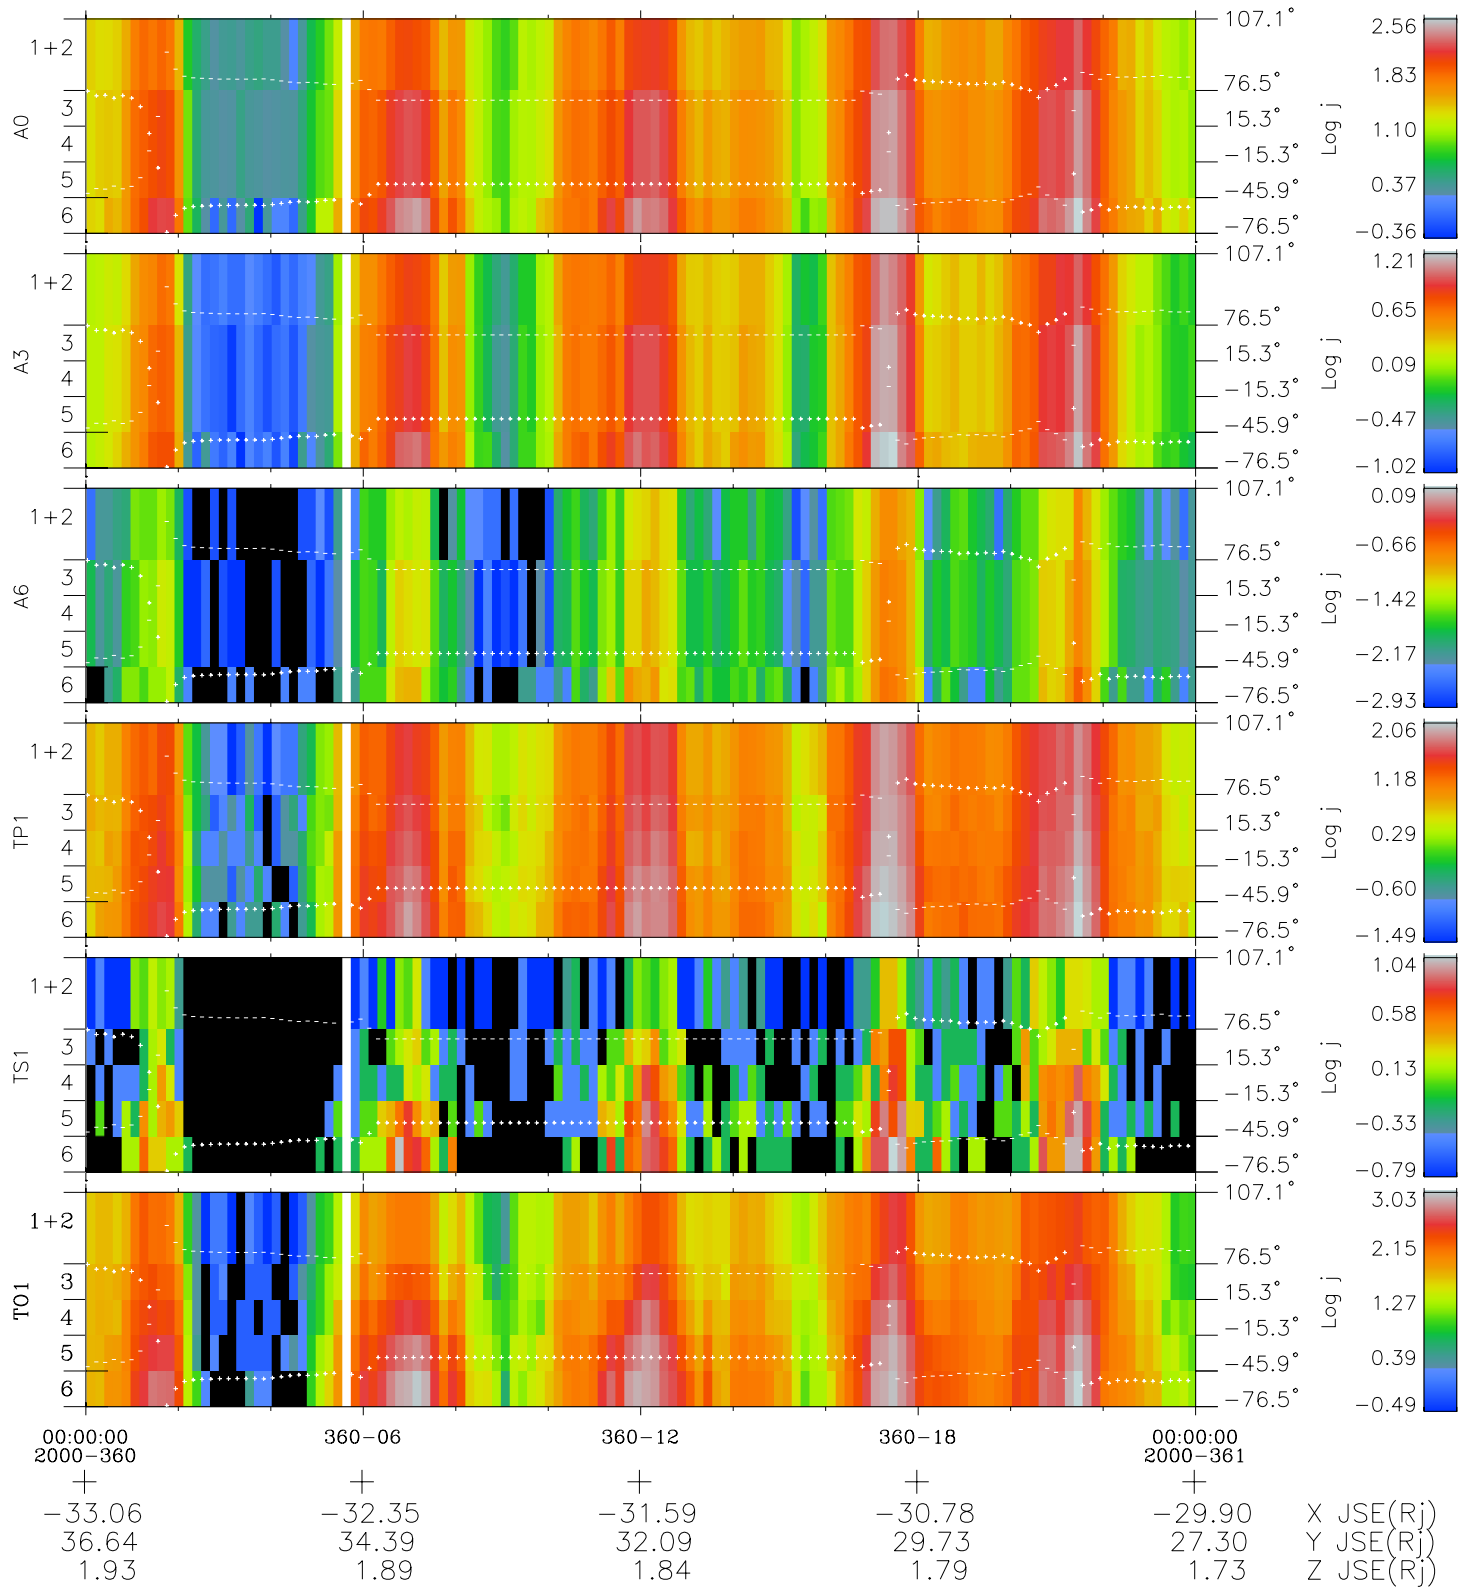

Galileo EPD Real Elevation Anisotropies 00360

Software Version: RTELEV_FLUX V 1.20
Data Production: 18-05-01
Plot Production: Mon Sep 17 20:21:15 2001
Color File: wondr3
Geofactor File: 1.1

- ◇ = Jupiter look direction
- = Corotation look direction