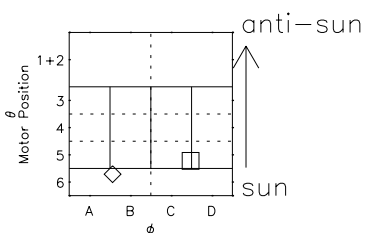

Galileo EPD Real Time Azimuth Anisotropies 00360

Software Version: RTAZIM_NORM V 1.20
 Data Production: 18-05-01
 Plot Production: Mon Sep 17 20:22:04 2001
 Color File: wondr3
 Geofactor File: 1.1

00:00:00 2000-360	360-06	360-12	360-18	00:00:00 2000-361	
+	+	+	+	+	
-33.06	-32.35	-31.59	-30.78	-29.90	X JSE(R _j)
36.64	34.39	32.09	29.73	27.30	Y JSE(R _j)
1.93	1.89	1.84	1.79	1.73	Z JSE(R _j)

- ◇ = Jupiter look direction
- = Corotation look direction