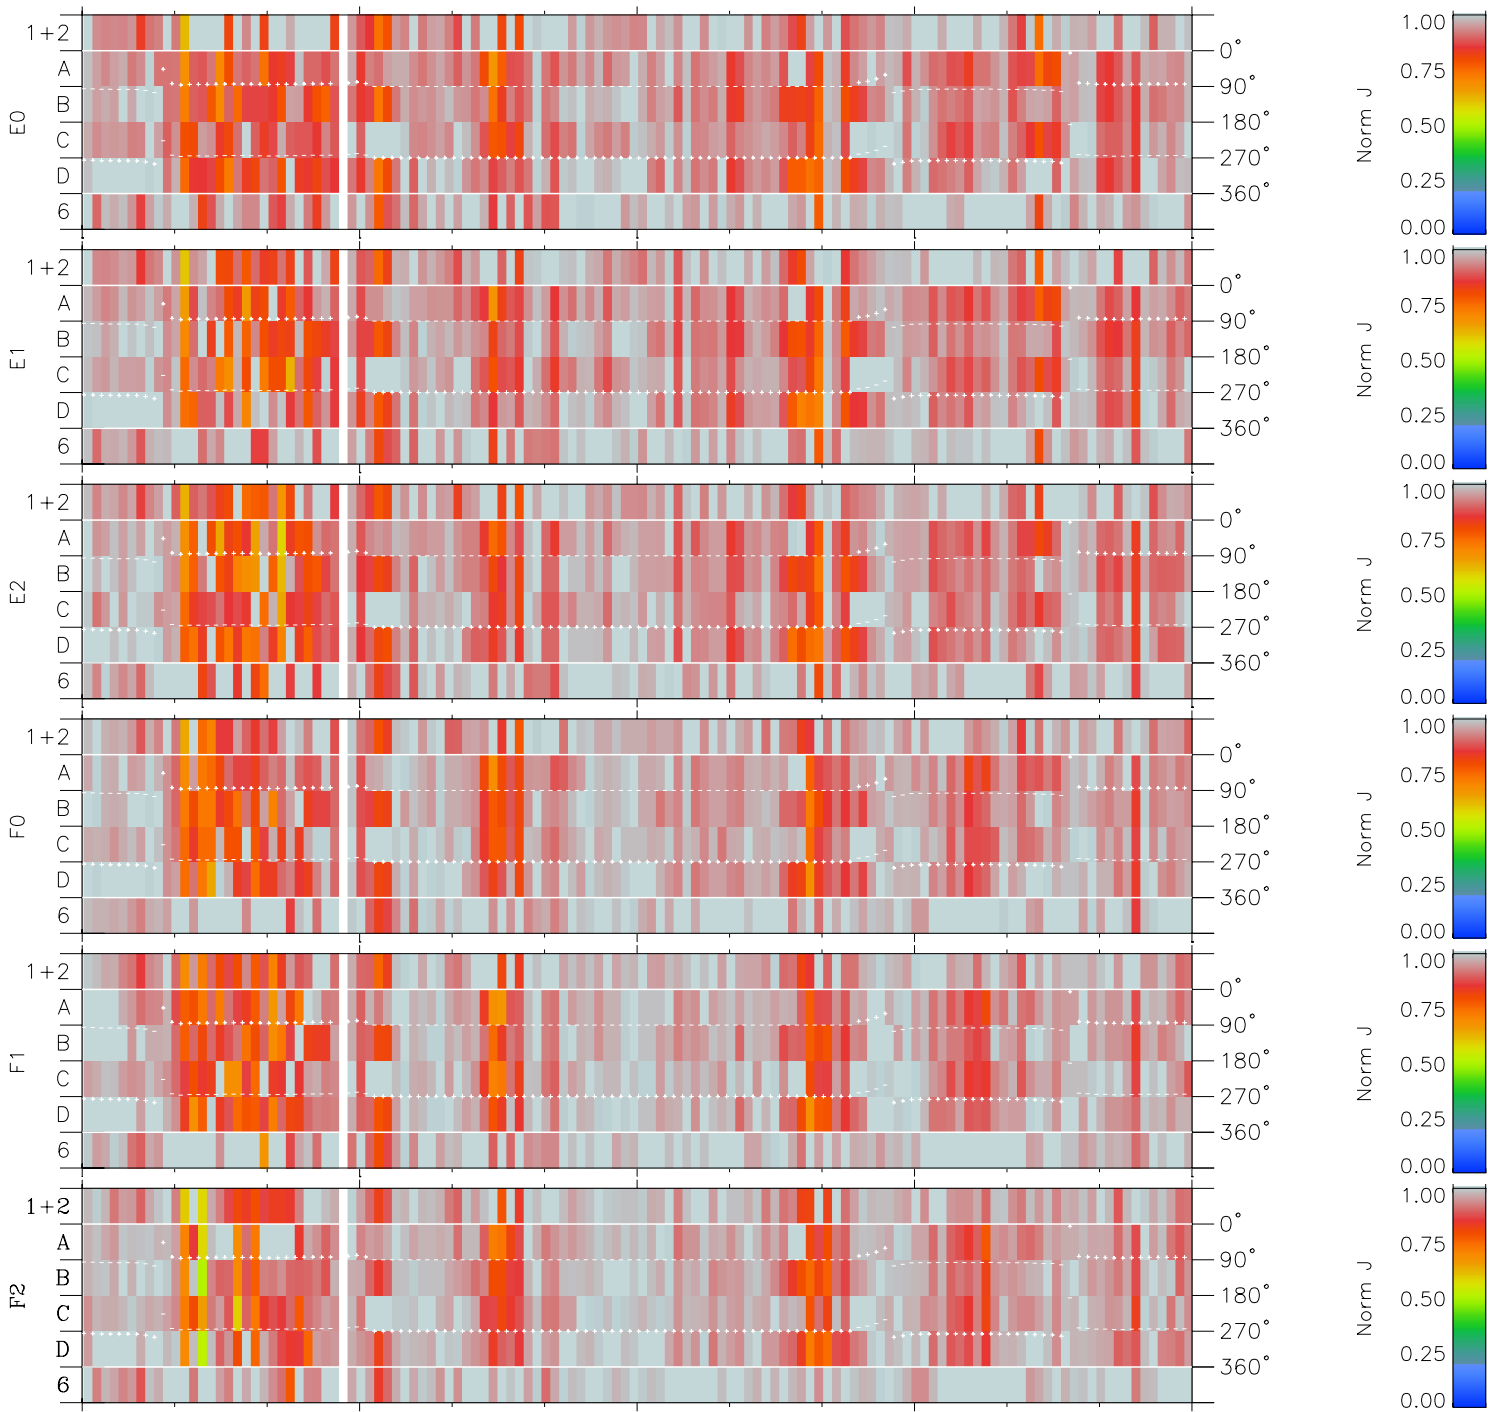

Galileo EPD Real Time Azimuth Anisotropies 00360

Software Version: RTAZIM_NORM V 1.20
 Data Production: 18-05-01
 Plot Production: Mon Sep 17 20:22:04 2001
 Color File: wondr3
 Geofactor File: 1.1

00:00:00 2000-360	360-06	360-12	360-18	00:00:00 2000-361	
+	+	+	+	+	
-33.06	-32.35	-31.59	-30.78	-29.90	X JSE(R _j)
36.64	34.39	32.09	29.73	27.30	Y JSE(R _j)
1.93	1.89	1.84	1.79	1.73	Z JSE(R _j)

- ◇ = Jupiter look direction
- = Corotation look direction