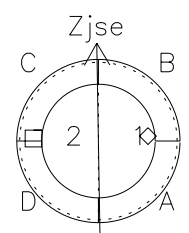

Galileo EPD Real Time Azimuth Anisotropies 00360

Software Version: RTAZIM_MEAN V 1.20
 Data Production: 18-05-01
 Plot Production: Mon Sep 17 20:21:43 2001
 Color File: wondr3
 Geofactor File: 1.1

◇ = Jupiter look direction
 □ = Corotation look direction