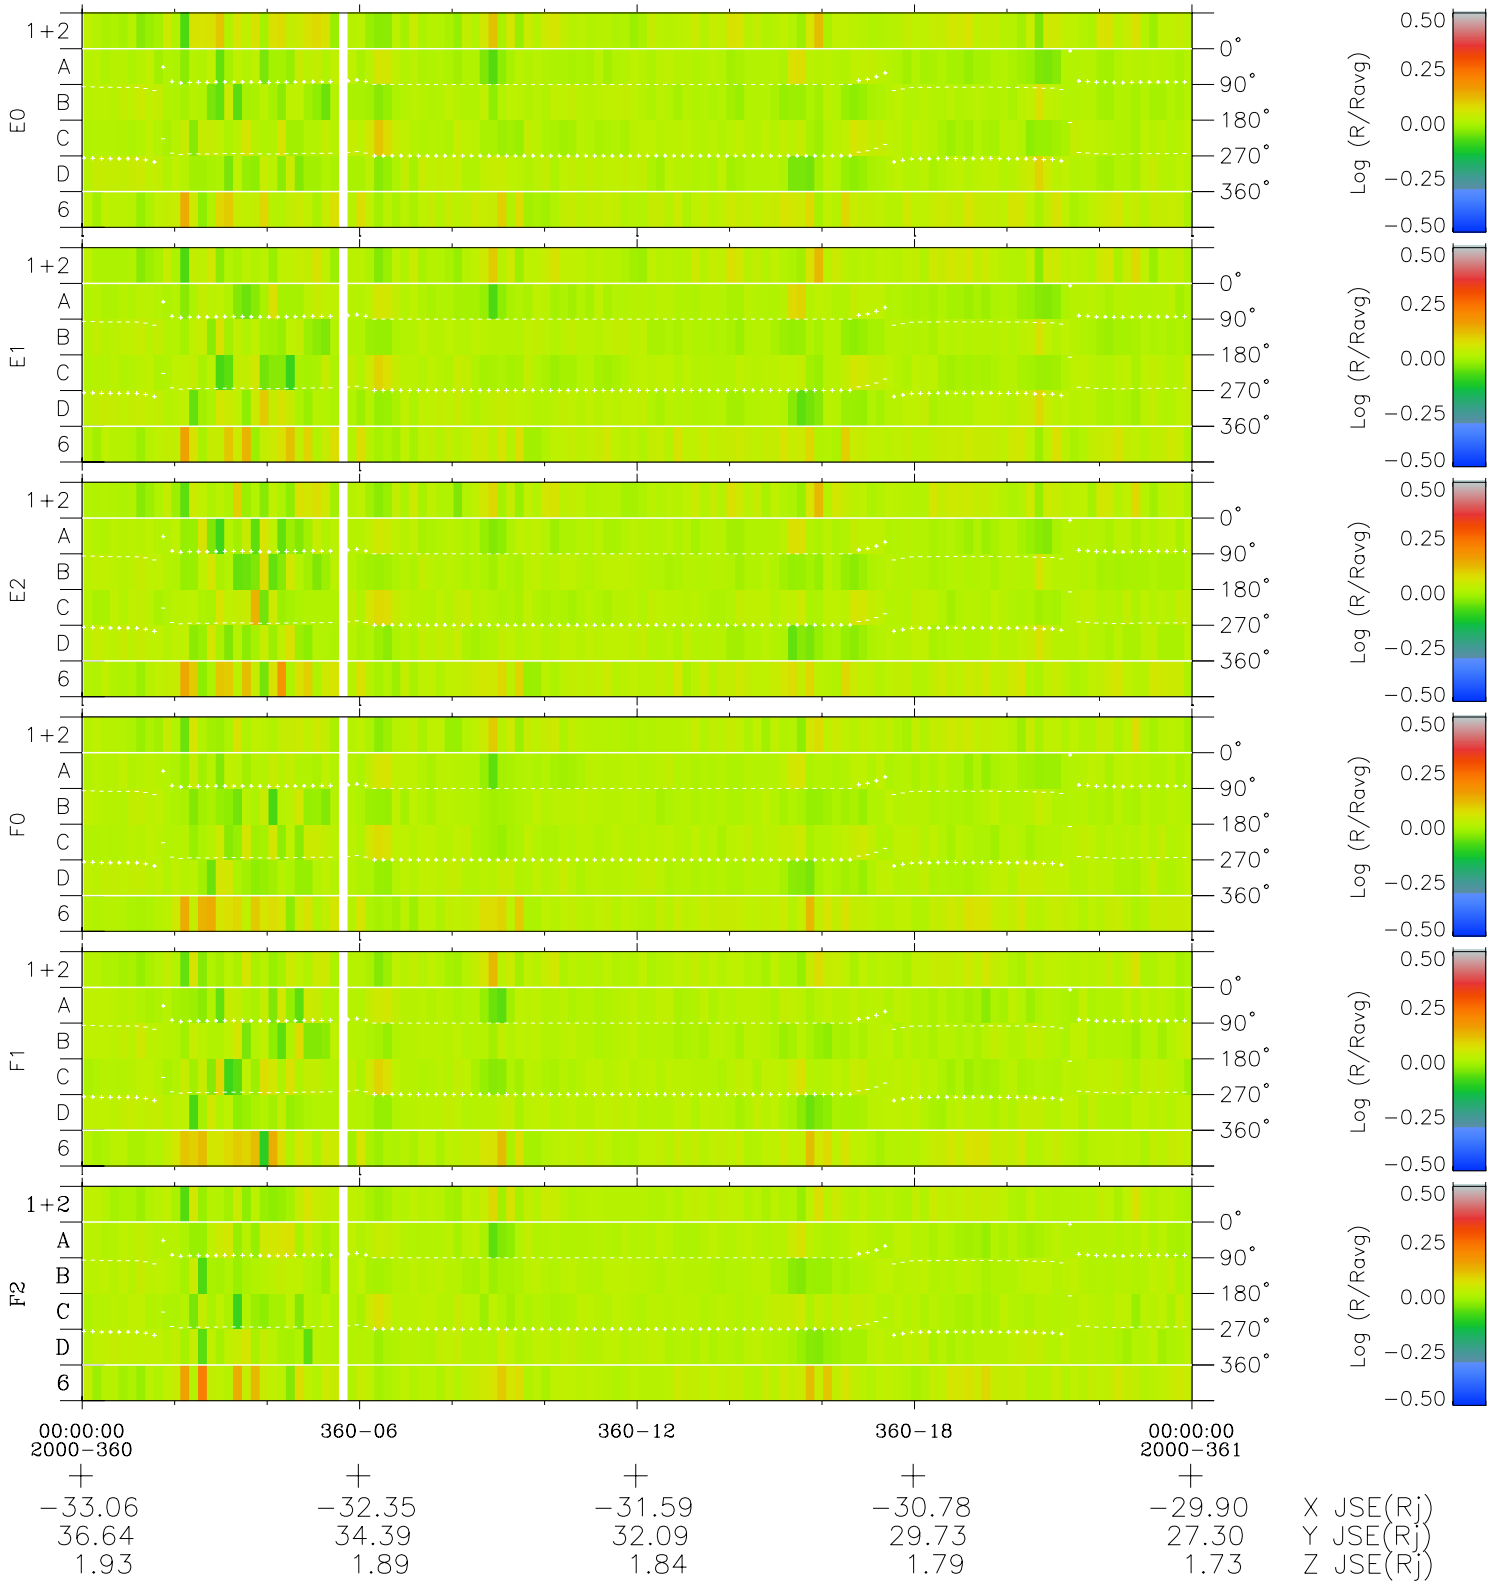

Galileo EPD Real Time Azimuth Anisotropies 00360

Software Version: RTAZIM_MEAN V 1.20
 Data Production: 18-05-01
 Plot Production: Mon Sep 17 20:21:43 2001
 Color File: wondr3
 Geofactor File: 1.1

◇ = Jupiter look direction
 □ = Corotation look direction