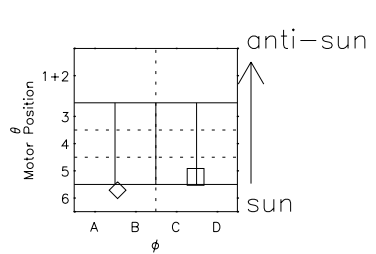

Galileo EPD Real Time Azimuth Anisotropies 00360

Software Version: RTAZIM_MEAN V 1.20
 Data Production: 18-05-01
 Plot Production: Mon Sep 17 20:21:43 2001
 Color File: wondr3
 Geofactor File: 1.1

◇ = Jupiter look direction
 □ = Corotation look direction