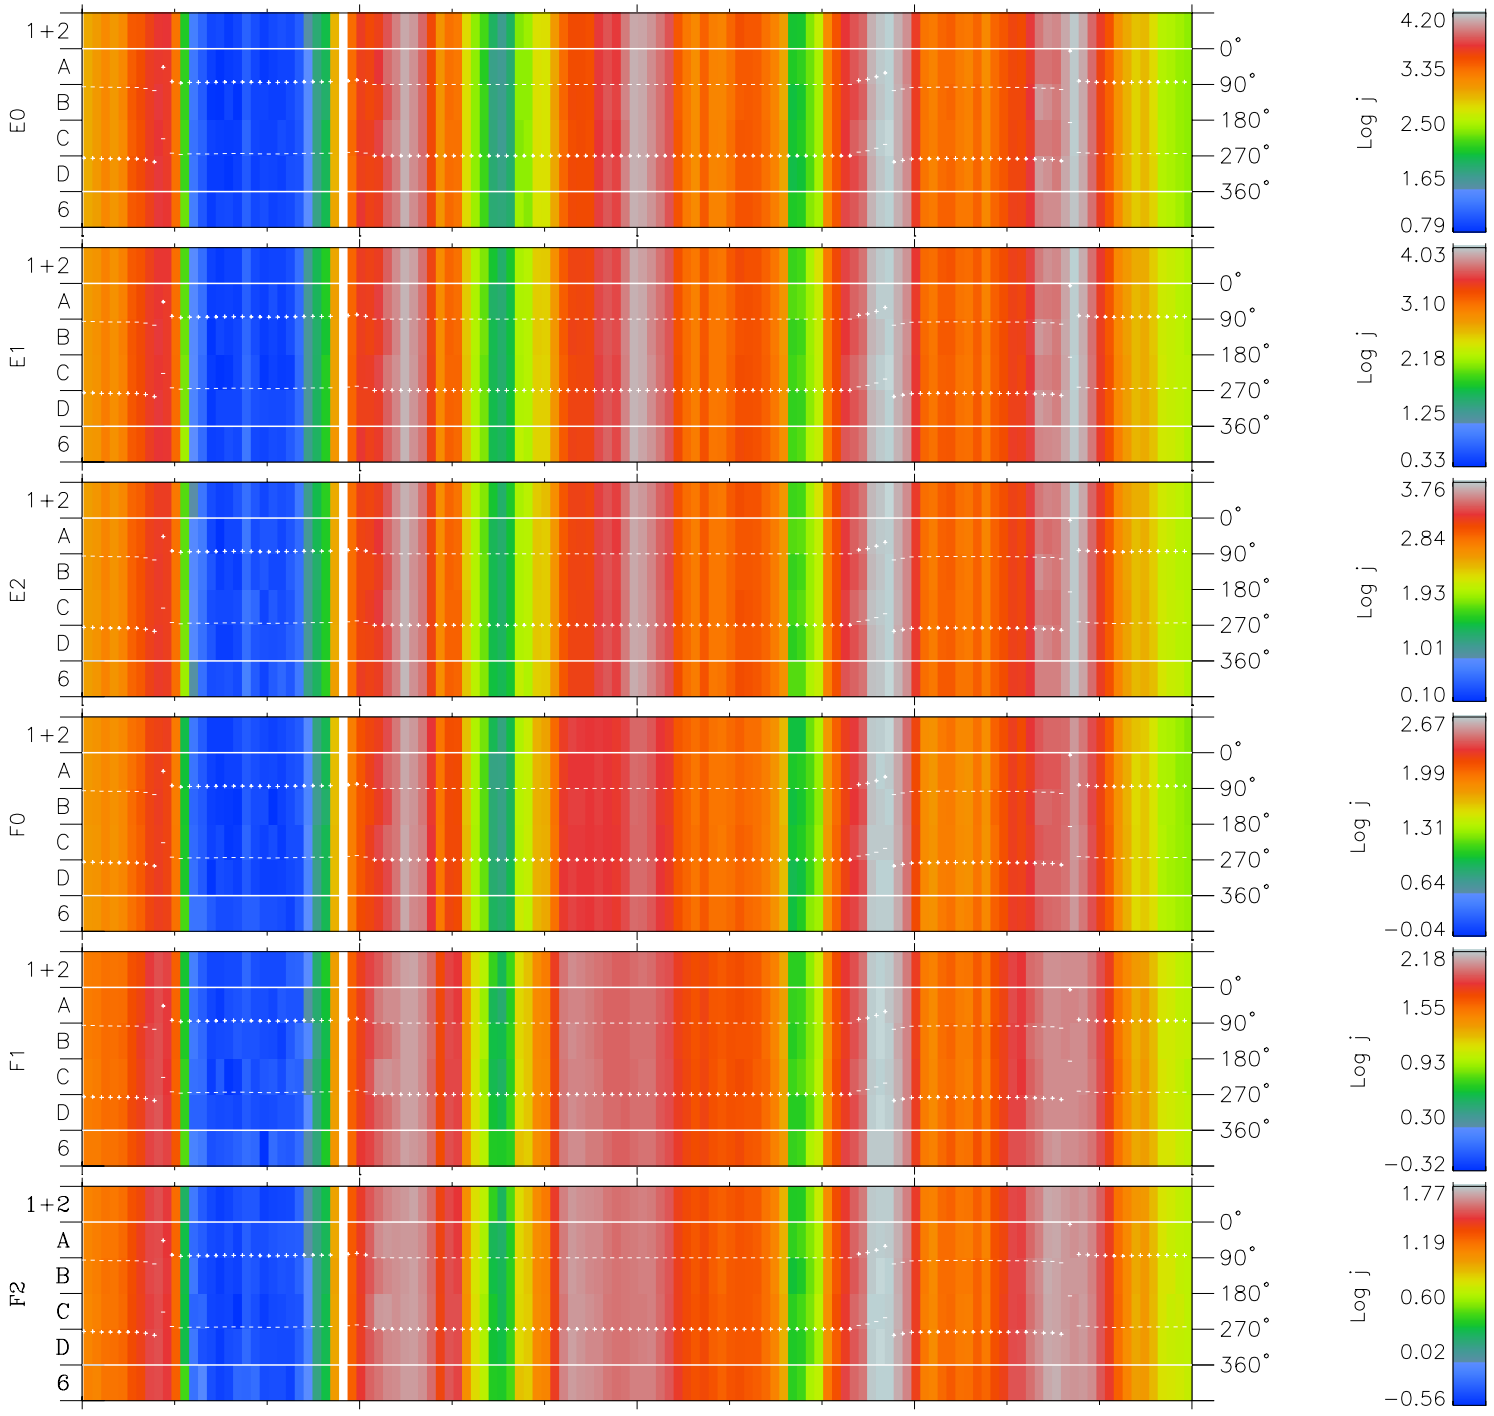

Galileo EPD Real Time Azimuth Anisotropies 00360

Software Version: RTAZIM_FLUX V 1.20
 Data Production: 18-05-01
 Plot Production: Mon Sep 17 20:21:54 2001
 Color File: wondr3
 Geofactor File: 1.1

00:00:00 2000-360	360-06	360-12	360-18	00:00:00 2000-361	
+	+	+	+	+	X JSE(R _j)
-33.06	-32.35	-31.59	-30.78	-29.90	Y JSE(R _j)
36.64	34.39	32.09	29.73	27.30	Z JSE(R _j)
1.93	1.89	1.84	1.79	1.73	

◇ = Jupiter look direction
 □ = Corotation look direction