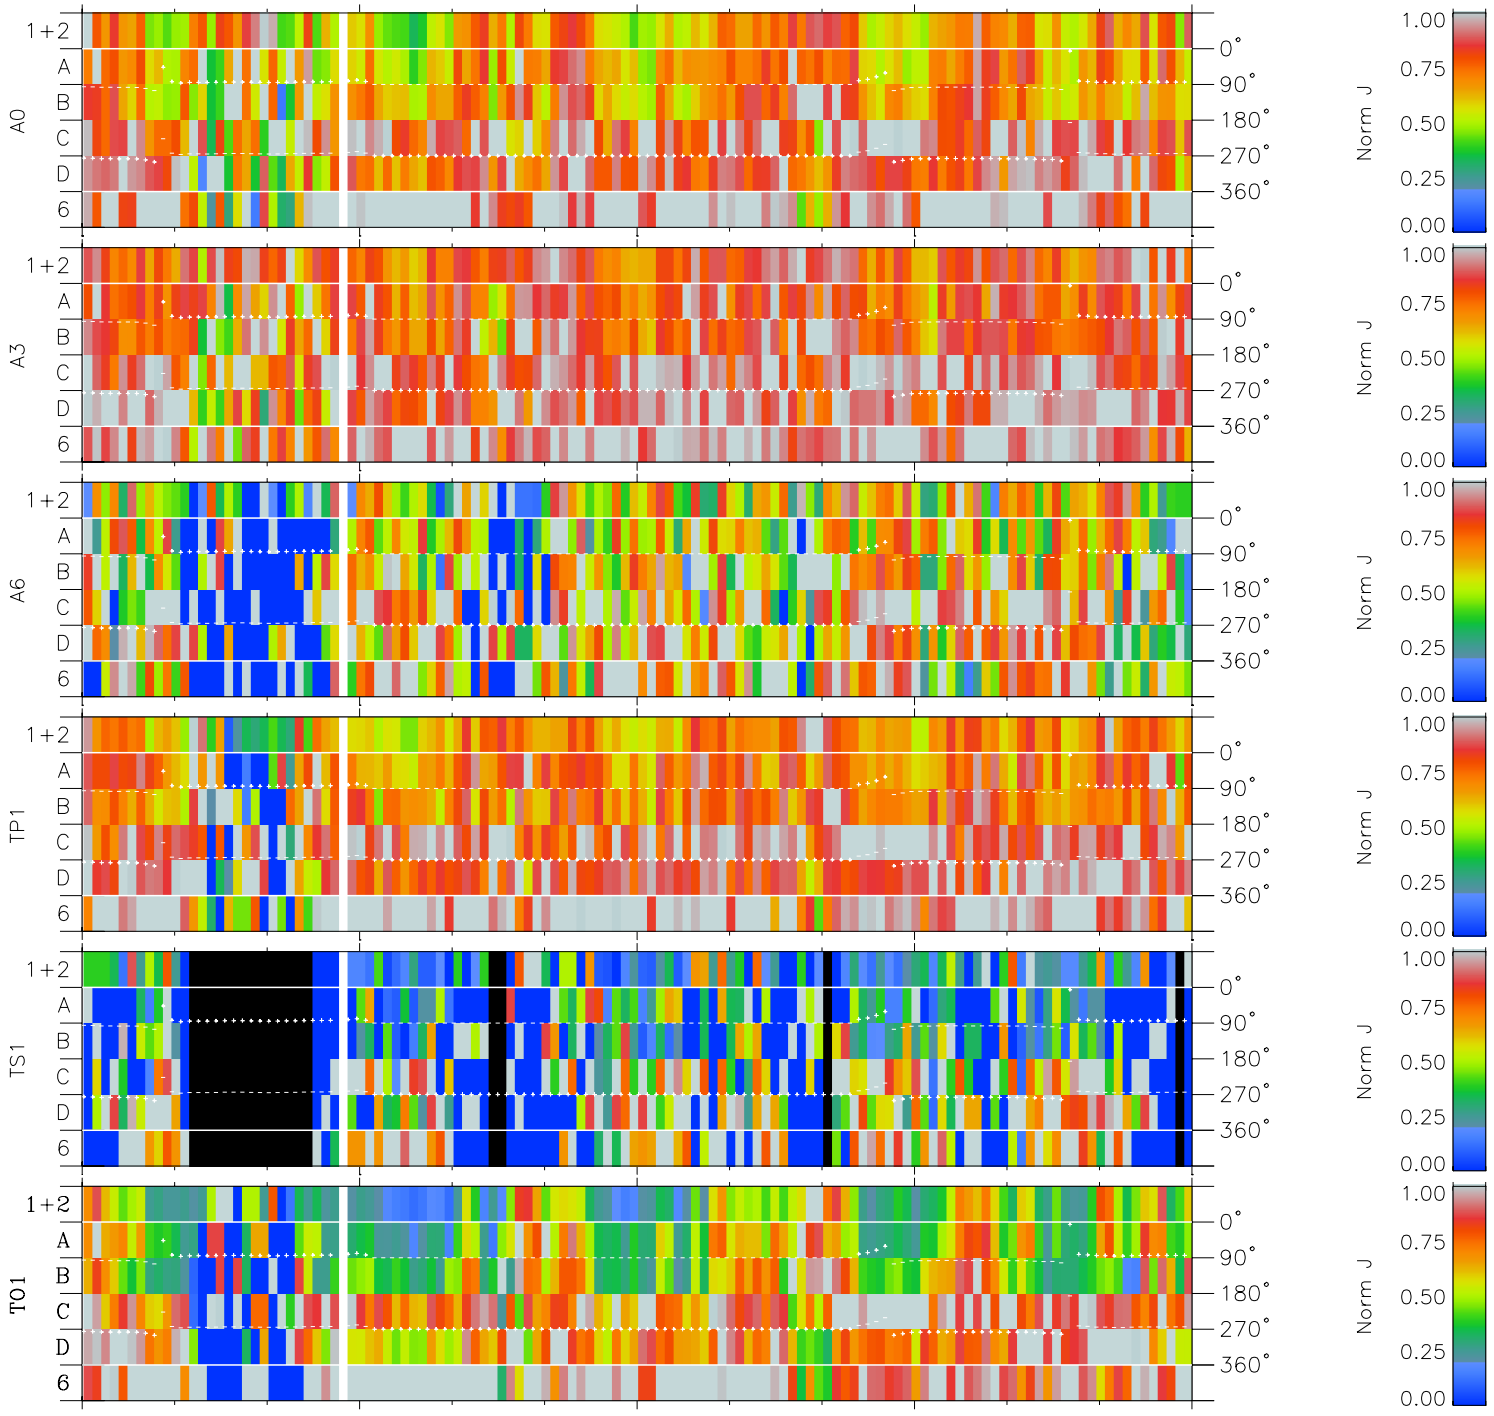

# Galileo EPD Real Time Azimuth Anisotropies 00360

Software Version: RTAZIM\_NORM V 1.20  
 Data Production: 18-05-01  
 Plot Production: Mon Sep 17 20:21:59 2001  
 Color File: wondr3  
 Geofactor File: 1.1

00:00:00 2000-360	360-06	360-12	360-18	00:00:00 2000-361	
+	+	+	+	+	
-33.06	-32.35	-31.59	-30.78	-29.90	X JSE(R <sub>j</sub> )
36.64	34.39	32.09	29.73	27.30	Y JSE(R <sub>j</sub> )
1.93	1.89	1.84	1.79	1.73	Z JSE(R <sub>j</sub> )

◇ = Jupiter look direction  
 □ = Corotation look direction