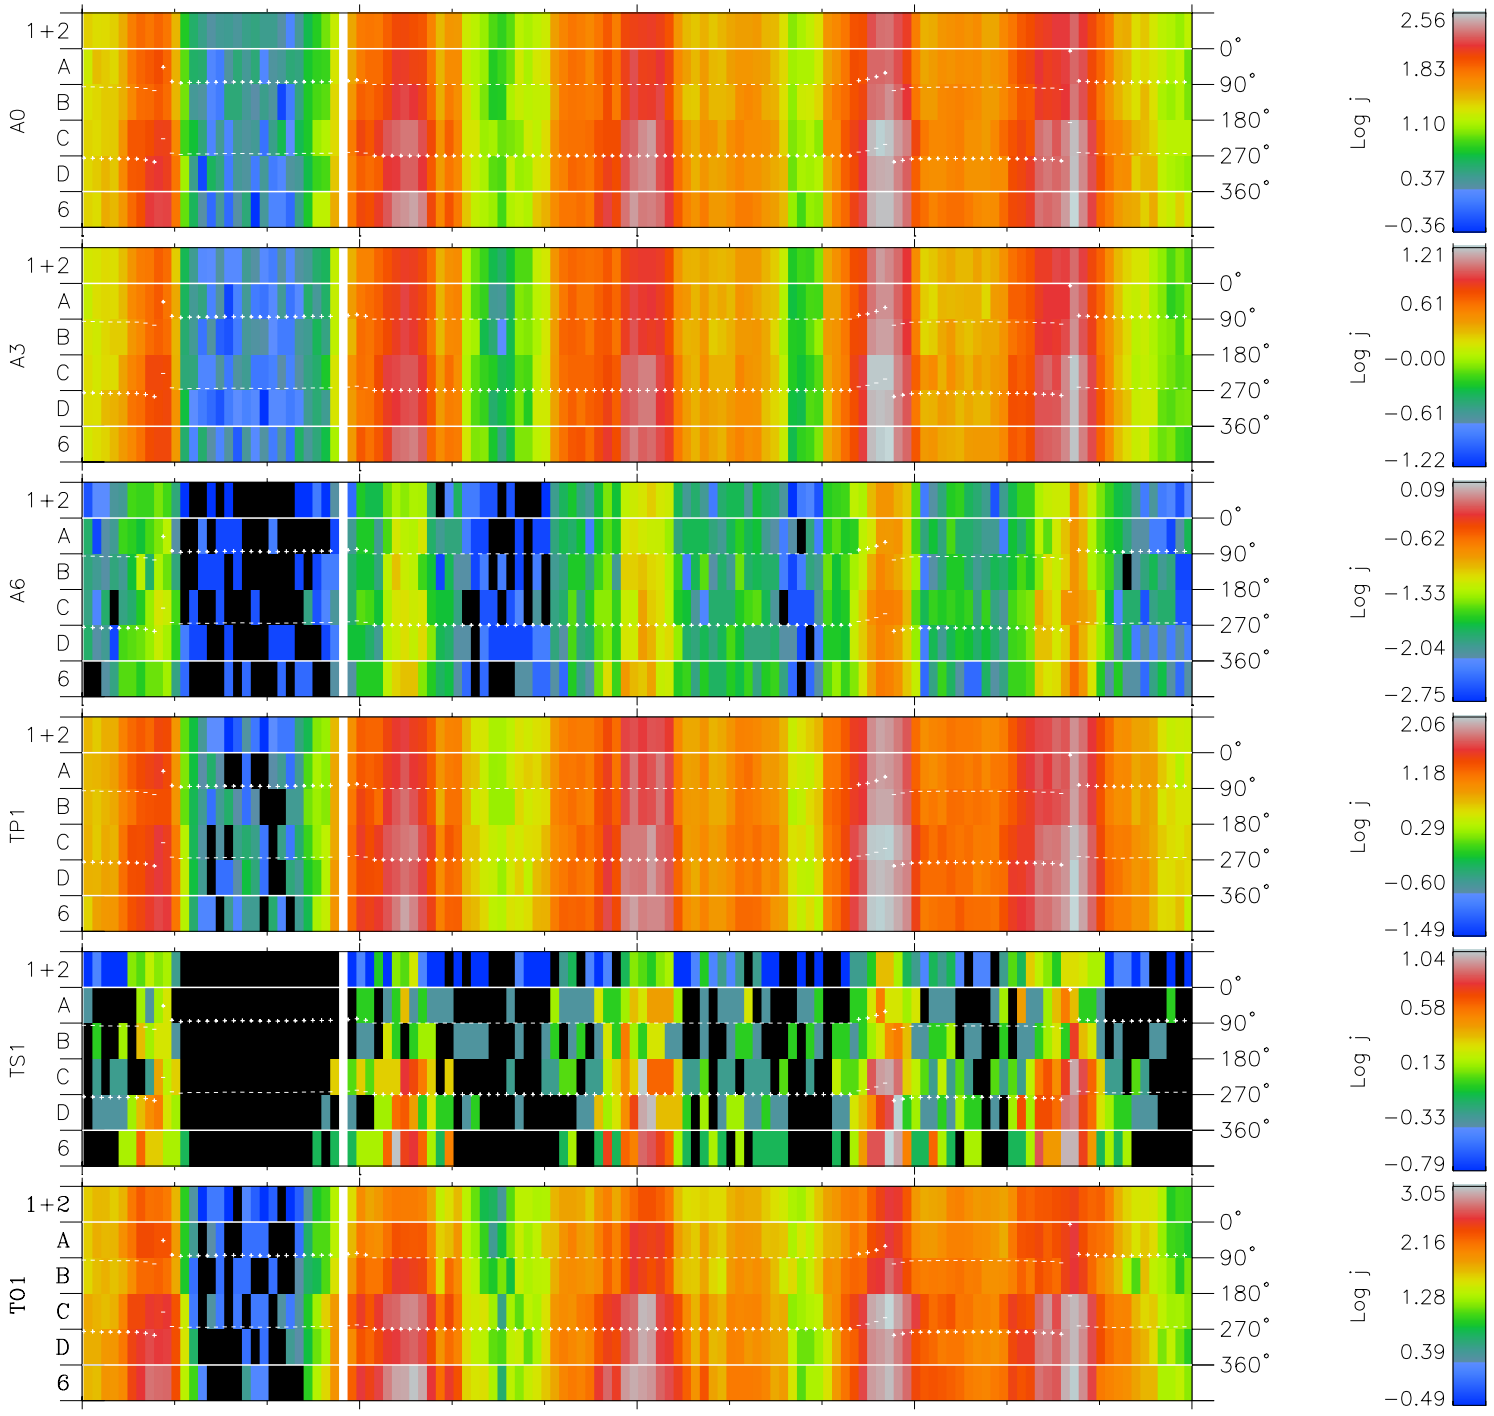

# Galileo EPD Real Time Azimuth Anisotropies 00360

Software Version: RTAZIM\_FLUX V 1.20  
Data Production: 18-05-01  
Plot Production: Mon Sep 17 20:21:48 2001  
Color File: wondr3  
Geofactor File: 1.1

00:00:00 2000-360	360-06	360-12	360-18	00:00:00 2000-361	
+	+	+	+	+	
-33.06	-32.35	-31.59	-30.78	-29.90	X JSE(R <sub>j</sub> )
36.64	34.39	32.09	29.73	27.30	Y JSE(R <sub>j</sub> )
1.93	1.89	1.84	1.79	1.73	Z JSE(R <sub>j</sub> )

- ◇ = Jupiter look direction
- = Corotation look direction