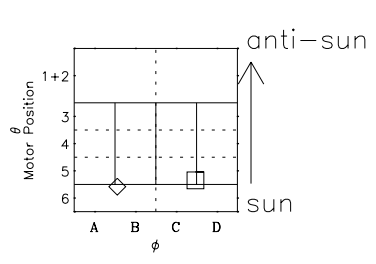

Galileo EPD Real Time Omni Spectrum 00359

Software Version: RTSPEC_OMNI V 1.20
 Data Production: 18-05-01
 Plot Production: Mon Sep 17 20:11:53 2001
 Color File: wondr3
 Geofactor File: 1.1

◇ = Jupiter look direction
 □ = Corotation look direction