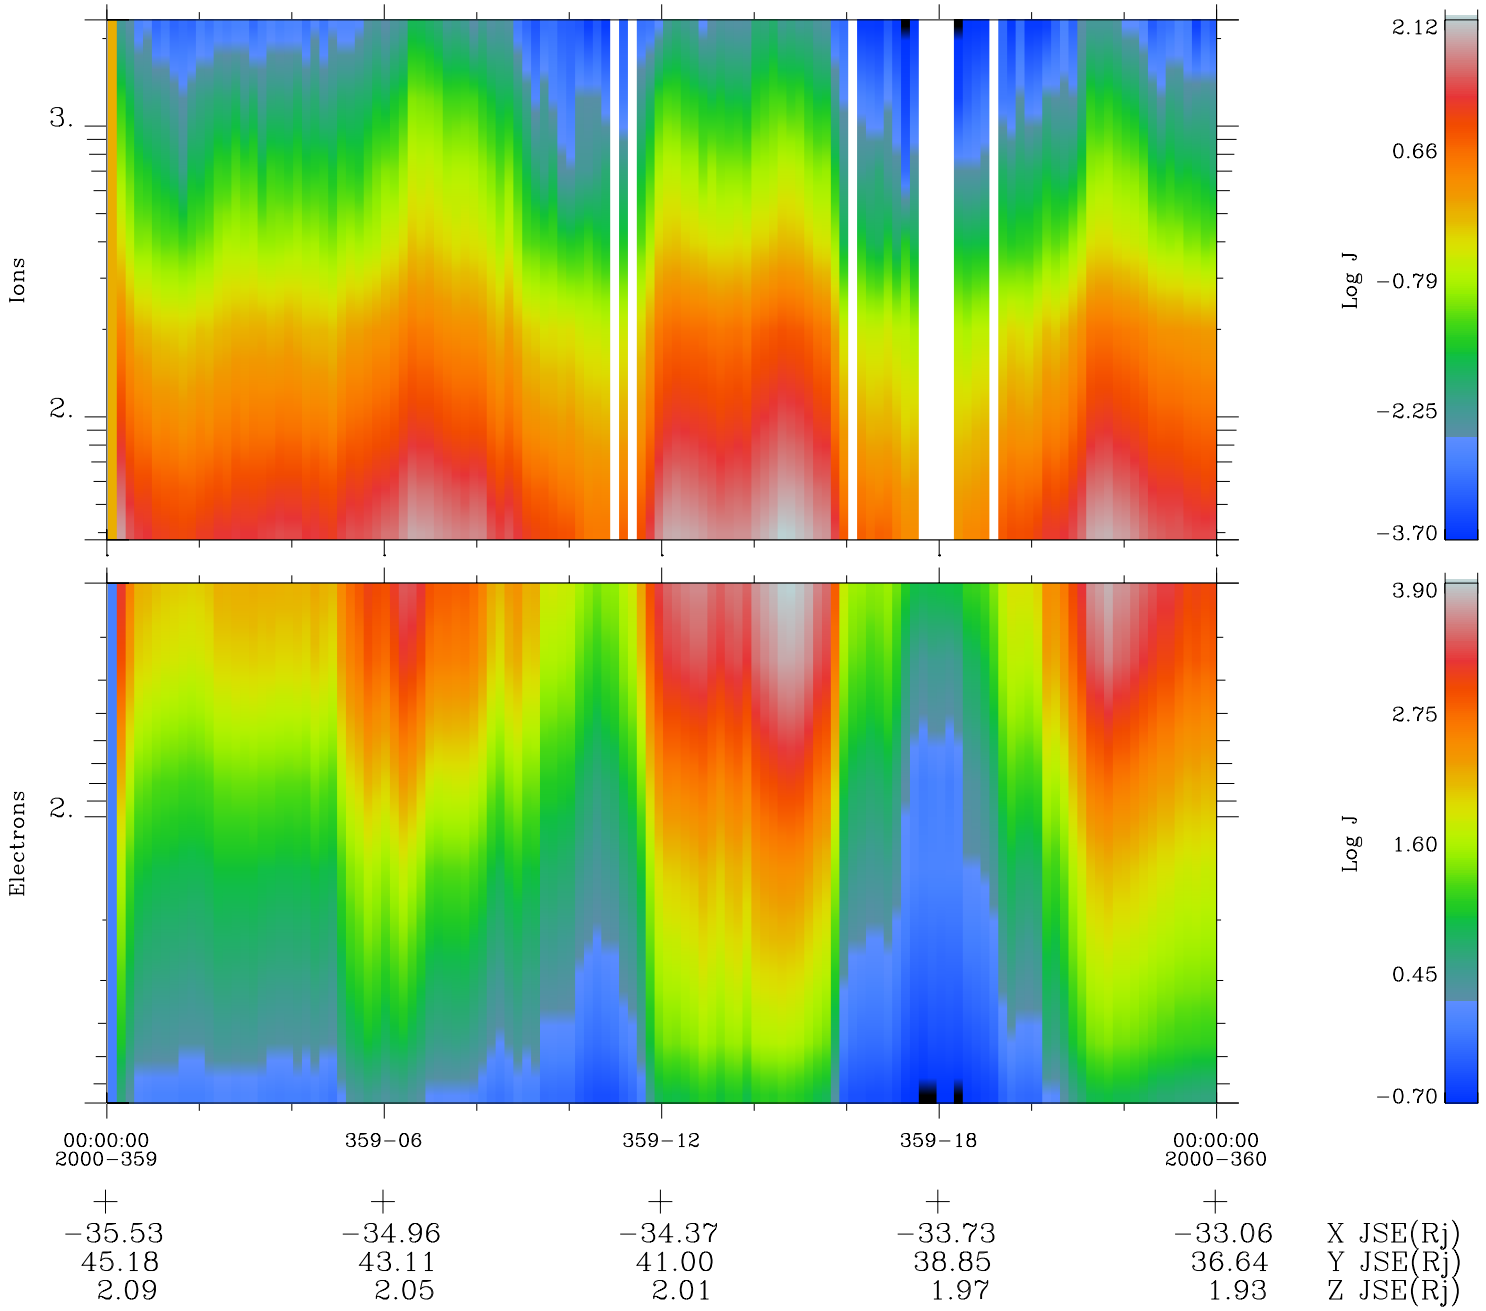

Galileo EPD Real Time Omni Spectrum 00359

Software Version: RTSPEC_OMNI V 1.20
 Data Production: 18-05-01
 Plot Production: Mon Sep 17 20:11:53 2001
 Color File: wondr3
 Geofactor File: 1.1

◇ = Jupiter look direction
 □ = Corotation look direction