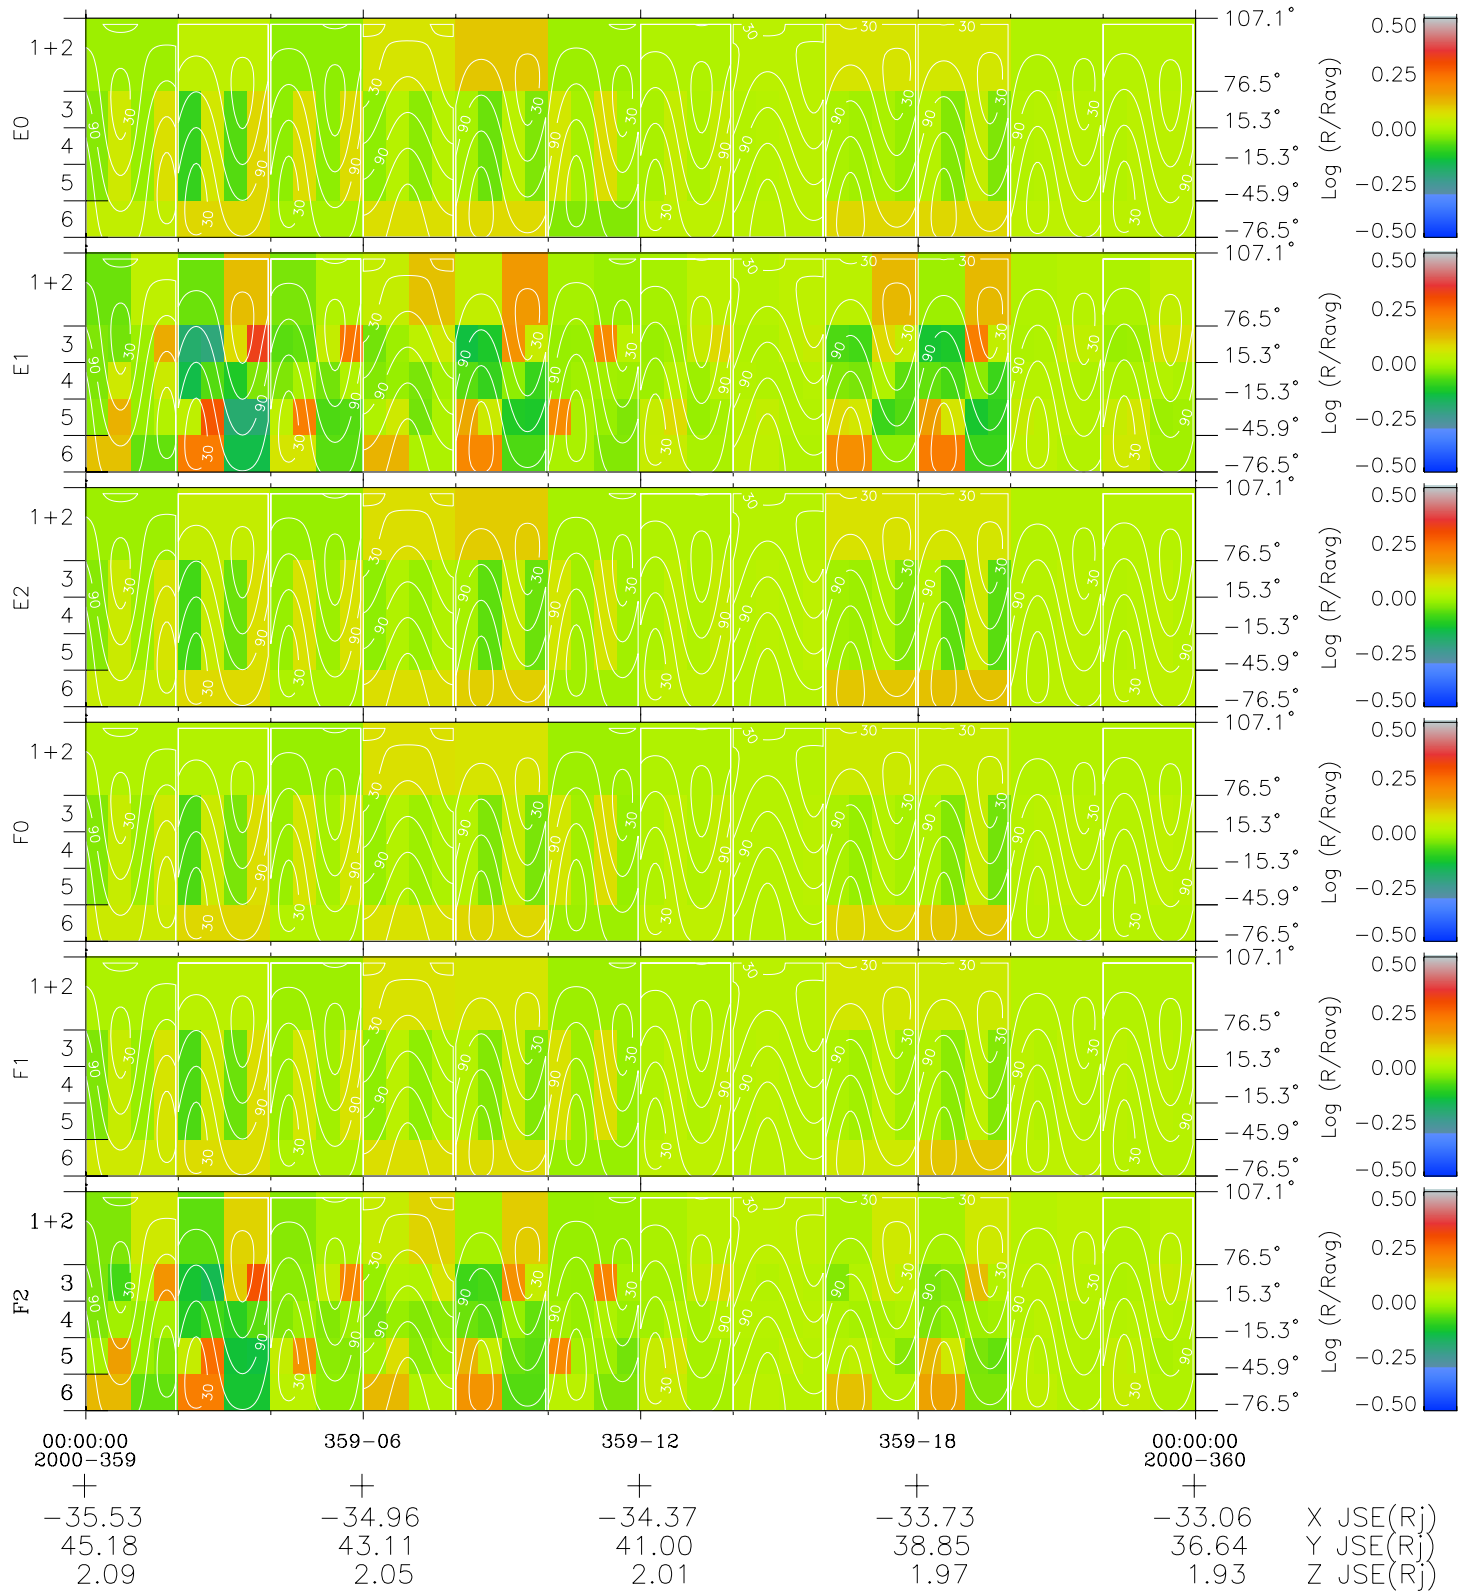

# Galileo EPD Real Time All-Sky Anisotropies 00359

Software Version: RTSKY\_MEAN V 1.20  
 Data Production: 18-05-01  
 Plot Production: Mon Sep 17 20:12:08 2001  
 Color File: wondr3  
 Geofactor File: 1.1

- ◇ = Jupiter look direction
- = Corotation look direction