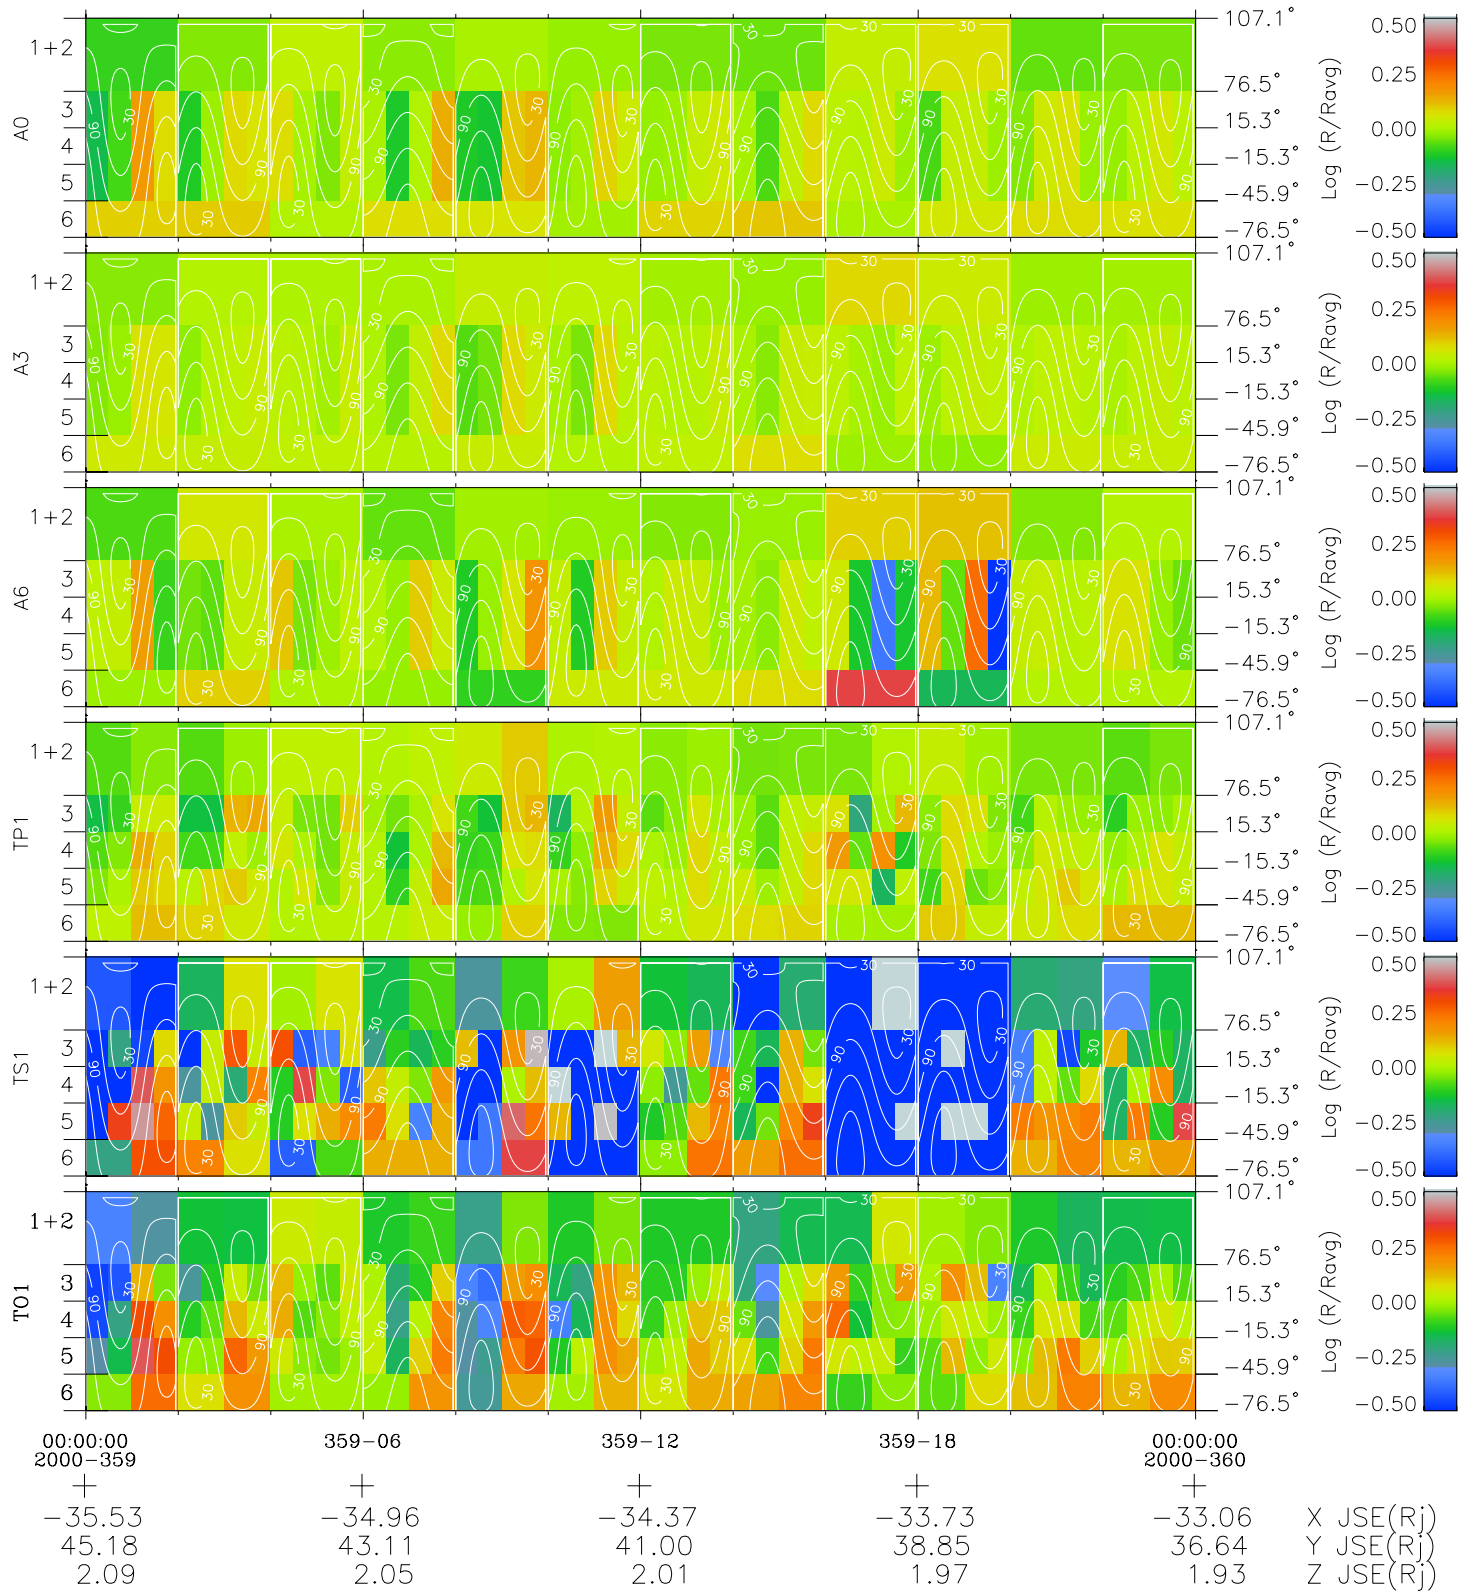

Galileo EPD Real Time All-Sky Anisotropies 00359

Software Version: RTSKY_MEAN V 1.20
 Data Production: 18-05-01
 Plot Production: Mon Sep 17 20:12:01 2001
 Color File: wondr3
 Geofactor File: 1.1

- ◇ = Jupiter look direction
- = Corotation look direction