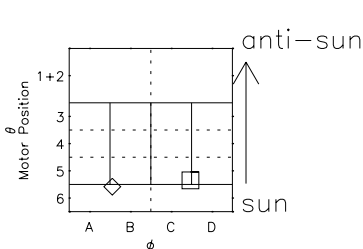

Galileo EPD Real Time All-Sky Anisotropies 00359

Software Version: RTSKY_MEAN V 1.20
 Data Production: 18-05-01
 Plot Production: Mon Sep 17 20:12:01 2001
 Color File: wondr3
 Geofactor File: 1.1

- ◇ = Jupiter look direction
- = Corotation look direction