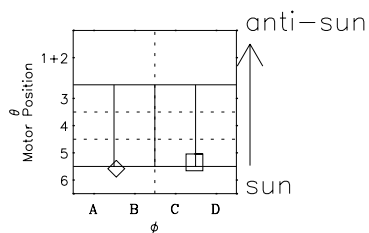

Galileo EPD Real-Time Omni 00359

Software Version: RTLINE_OMNI V 1.20
Data Production: 18-05-01
Plot Production: Mon Sep 17 20:13:51 2001

- ◇ = Jupiter look direction
- = Corotation look direction