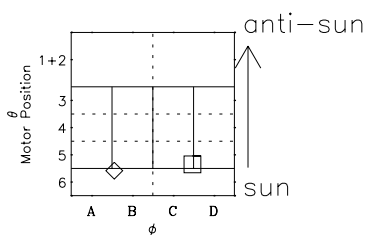

Galileo EPD Real-Time Omni 00359

Software Version: RTLINE_OMNI V 1.20
Data Production: 18-05-01
Plot Production: Mon Sep 17 20:13:49 2001

- ◇ = Jupiter look direction
- = Corotation look direction