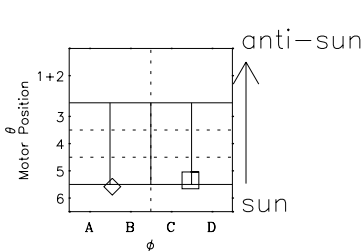

Galileo EPD Real-Time Six-Sector 00359

Software Version: RTLINE_R6 V 1.20
Data Production: 18-05-01
Plot Production: Mon Sep 17 20:13:58 2001

◇ = Jupiter look direction
□ = Corotation look direction