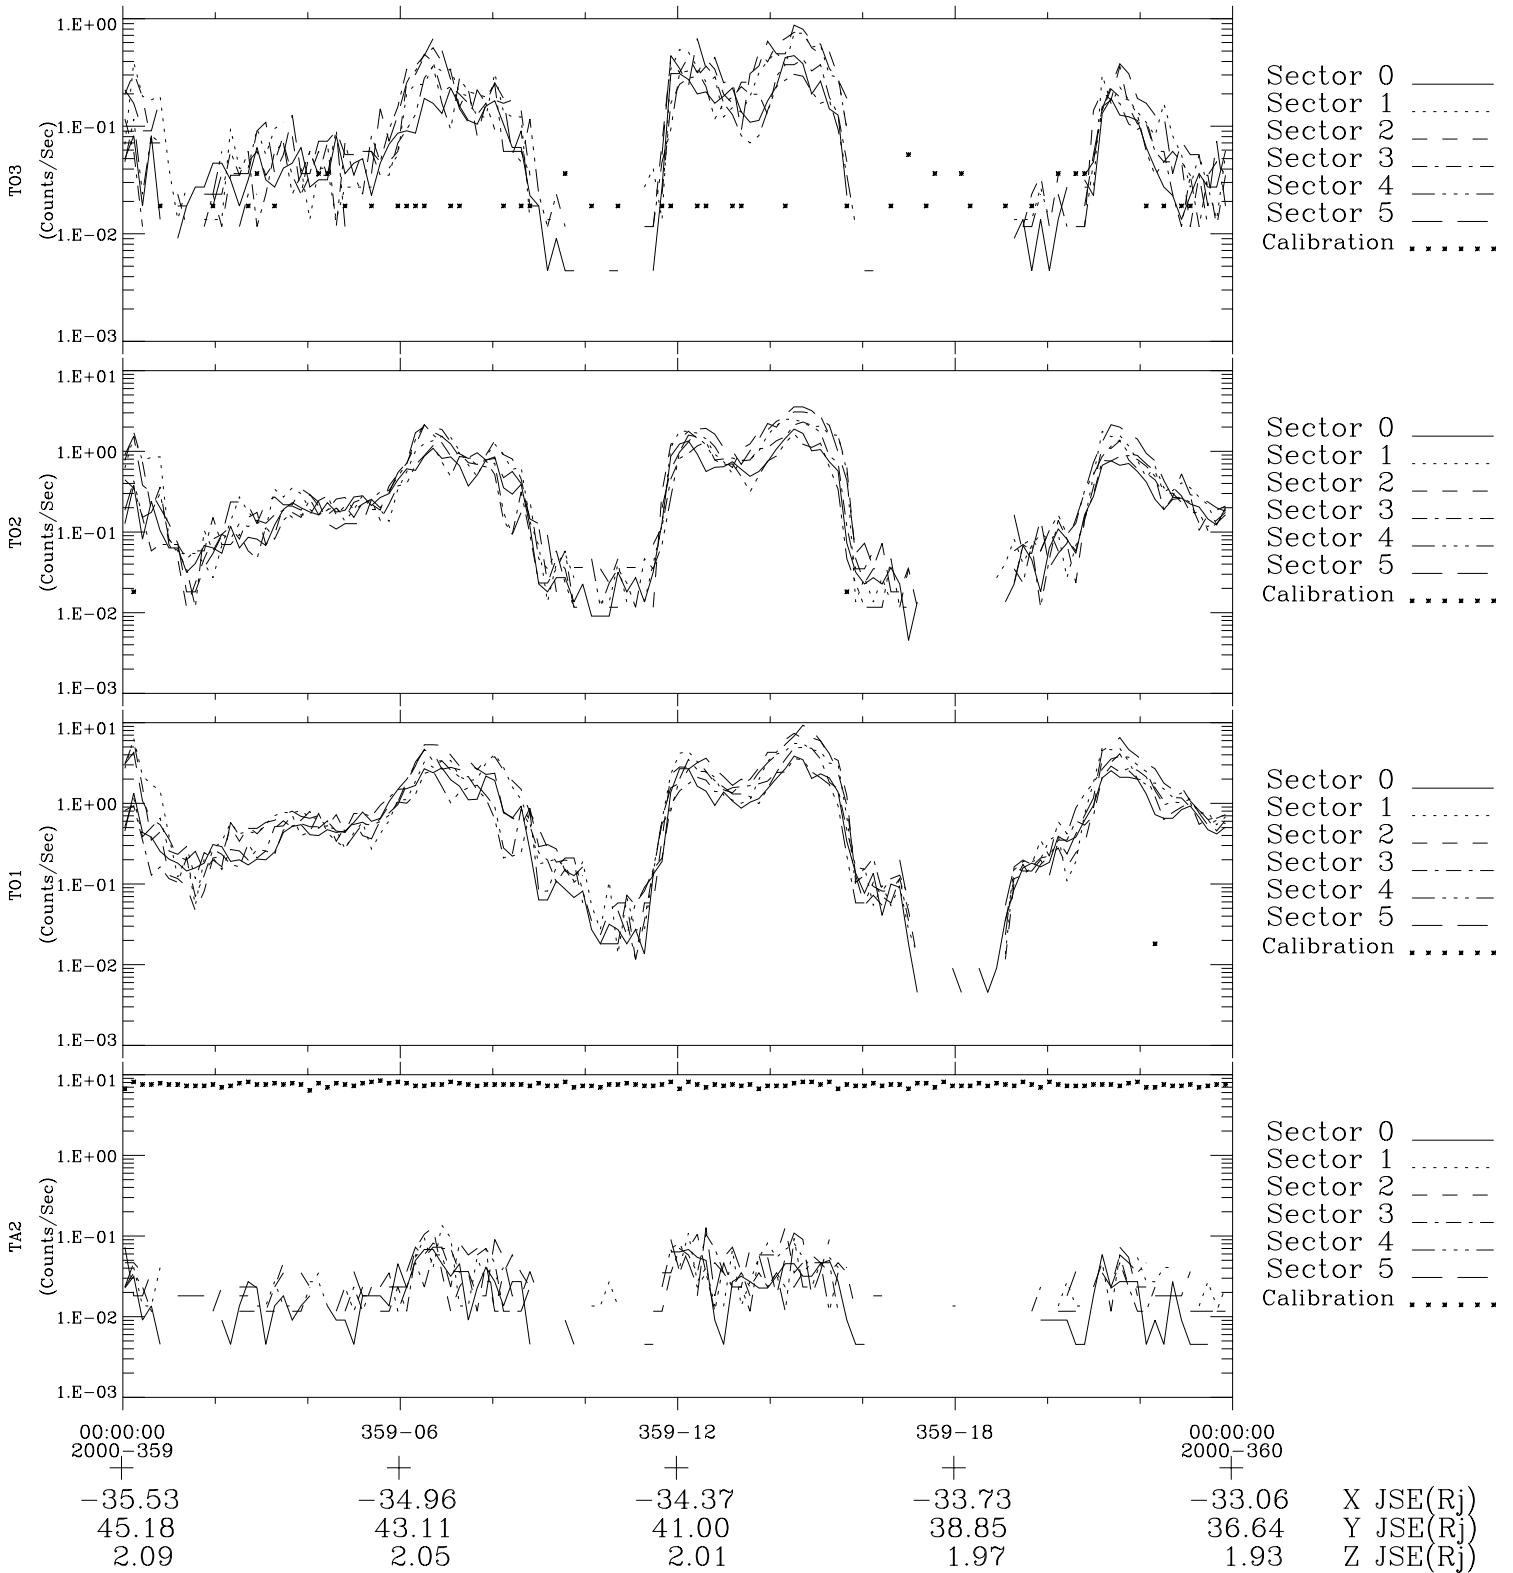

Galileo EPD Real-Time Six-Sector 00359

Software Version: RTLINE_R6 V 1.20
Data Production: 18-05-01
Plot Production: Mon Sep 17 20:13:58 2001

◇ = Jupiter look direction
□ = Corotation look direction