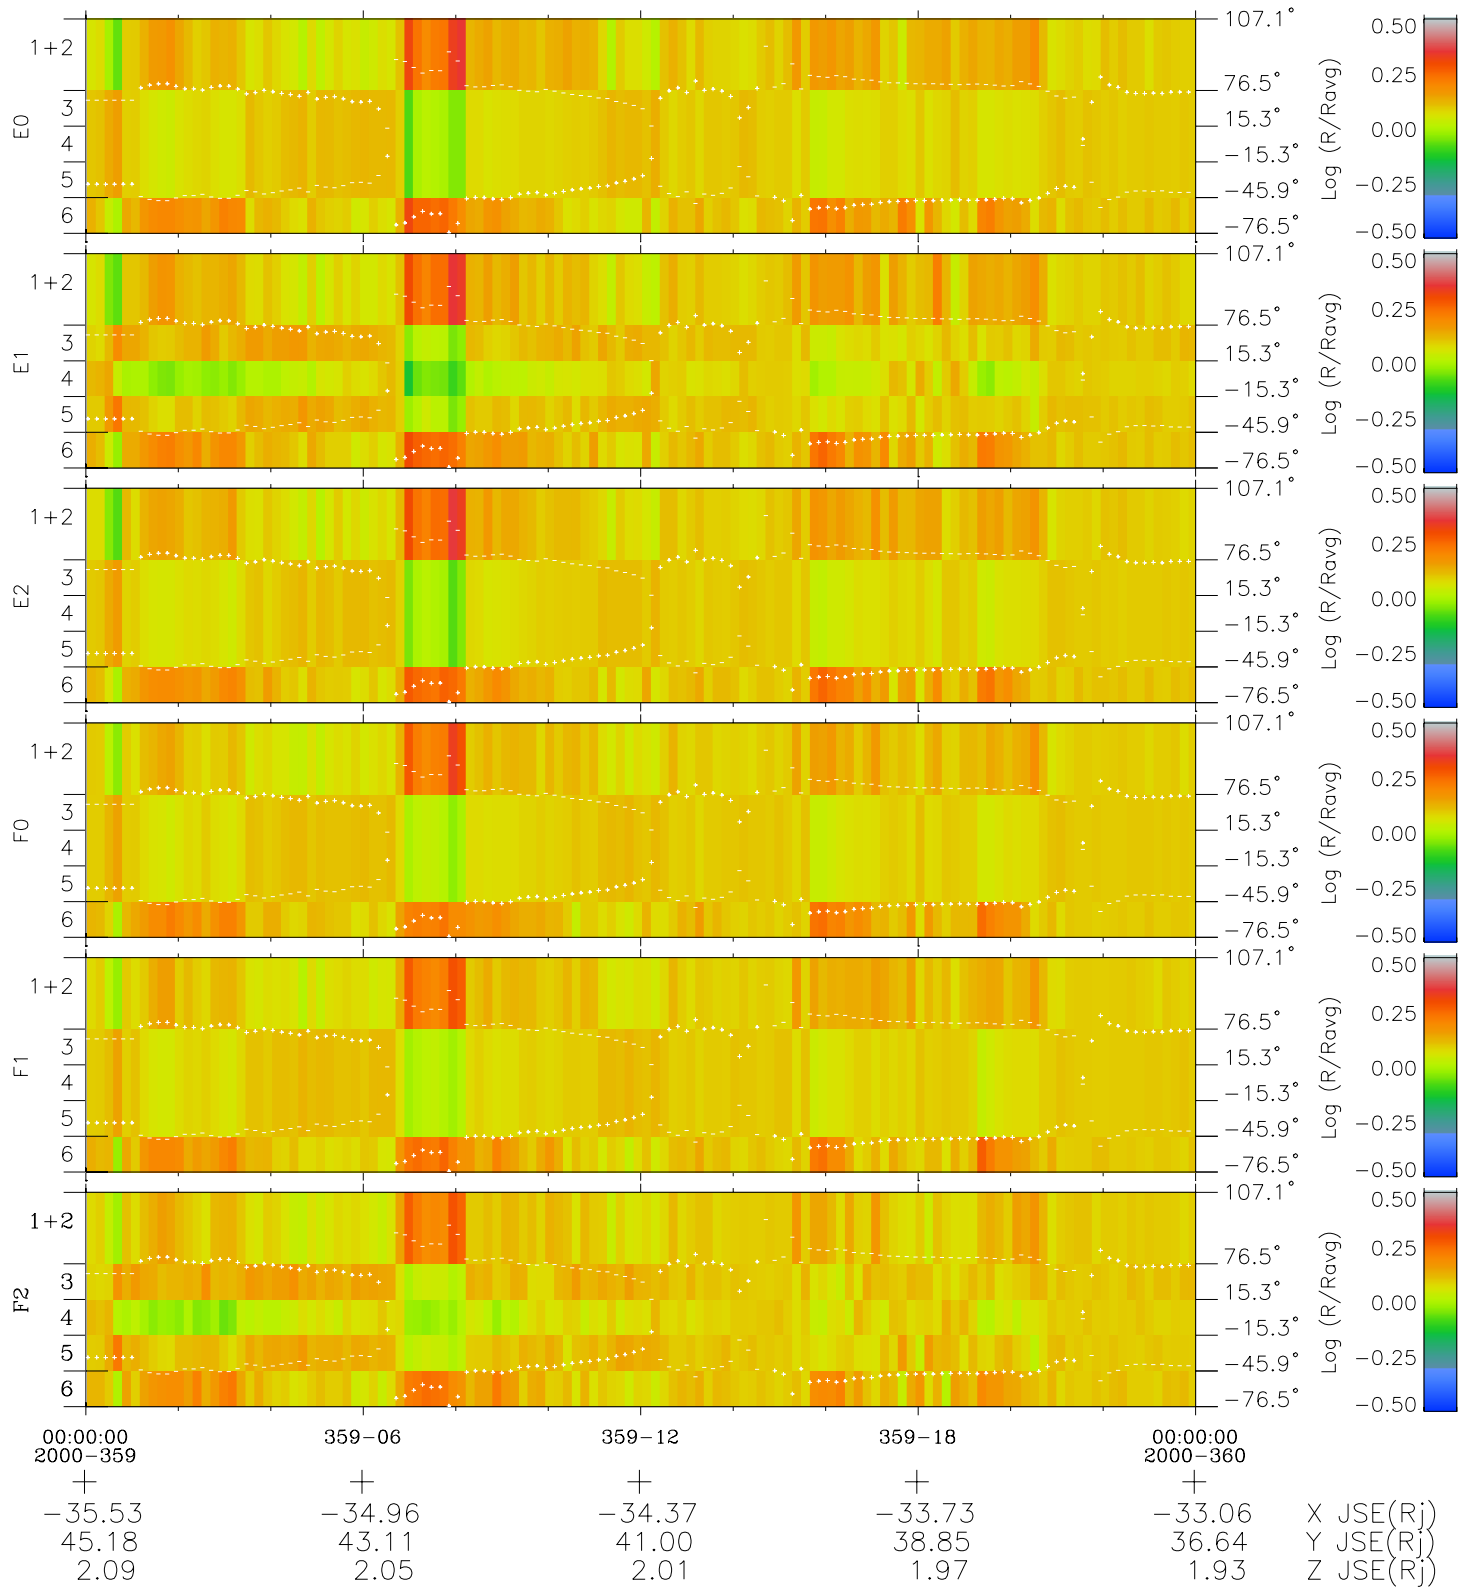

# Galileo EPD Real Elevation Anisotropies 00359

Software Version: RTELEV\_MEAN V 1.20  
 Data Production: 18-05-01  
 Plot Production: Mon Sep 17 20:12:49 2001  
 Color File: wondr3  
 Geofactor File: 1.1

- ◇ = Jupiter look direction
- = Corotation look direction