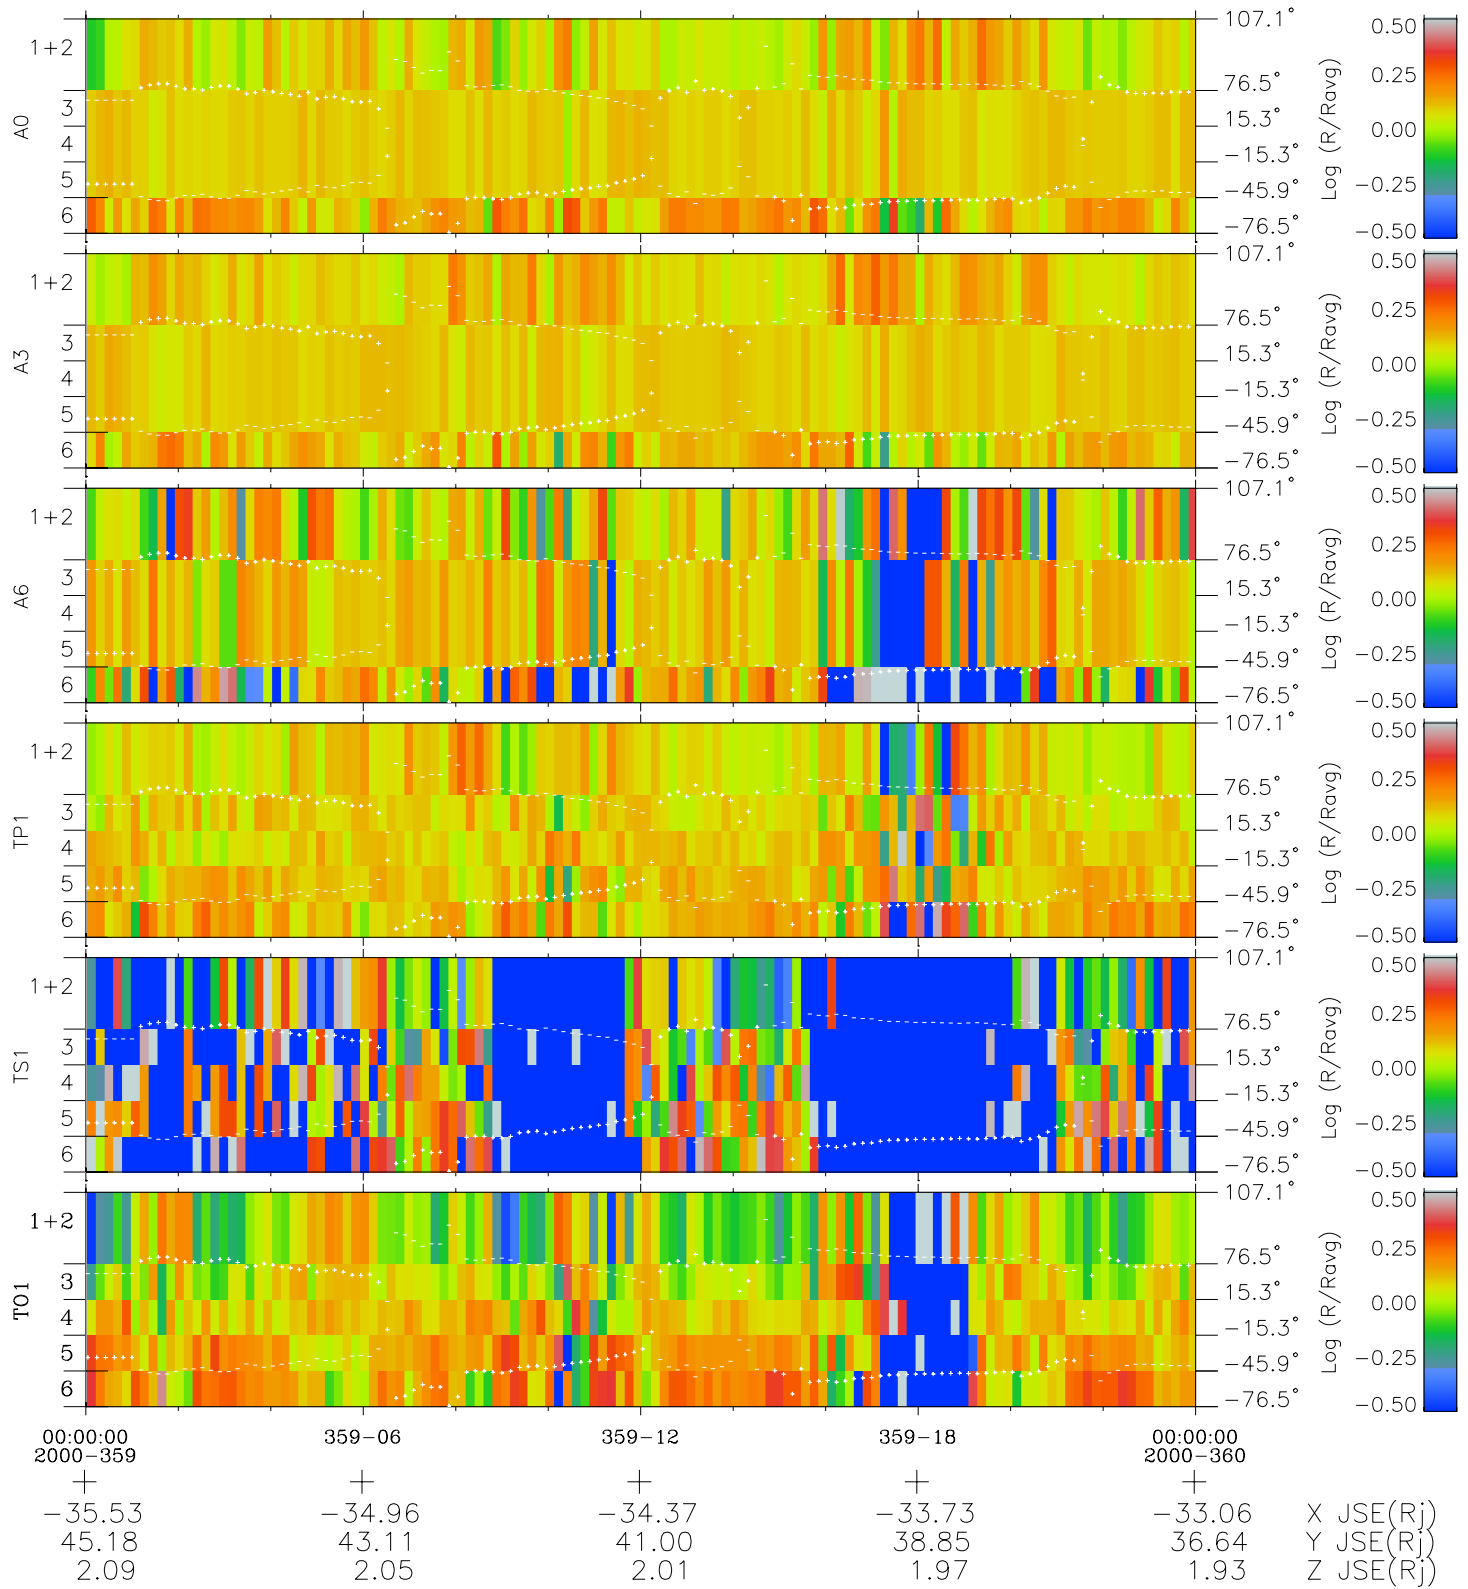

Galileo EPD Real Elevation Anisotropies 00359

Software Version: RTELEV_MEAN V 1.20
 Data Production: 18-05-01
 Plot Production: Mon Sep 17 20:12:43 2001
 Color File: wondr3
 Geofactor File: 1.1

- ◇ = Jupiter look direction
- = Corotation look direction