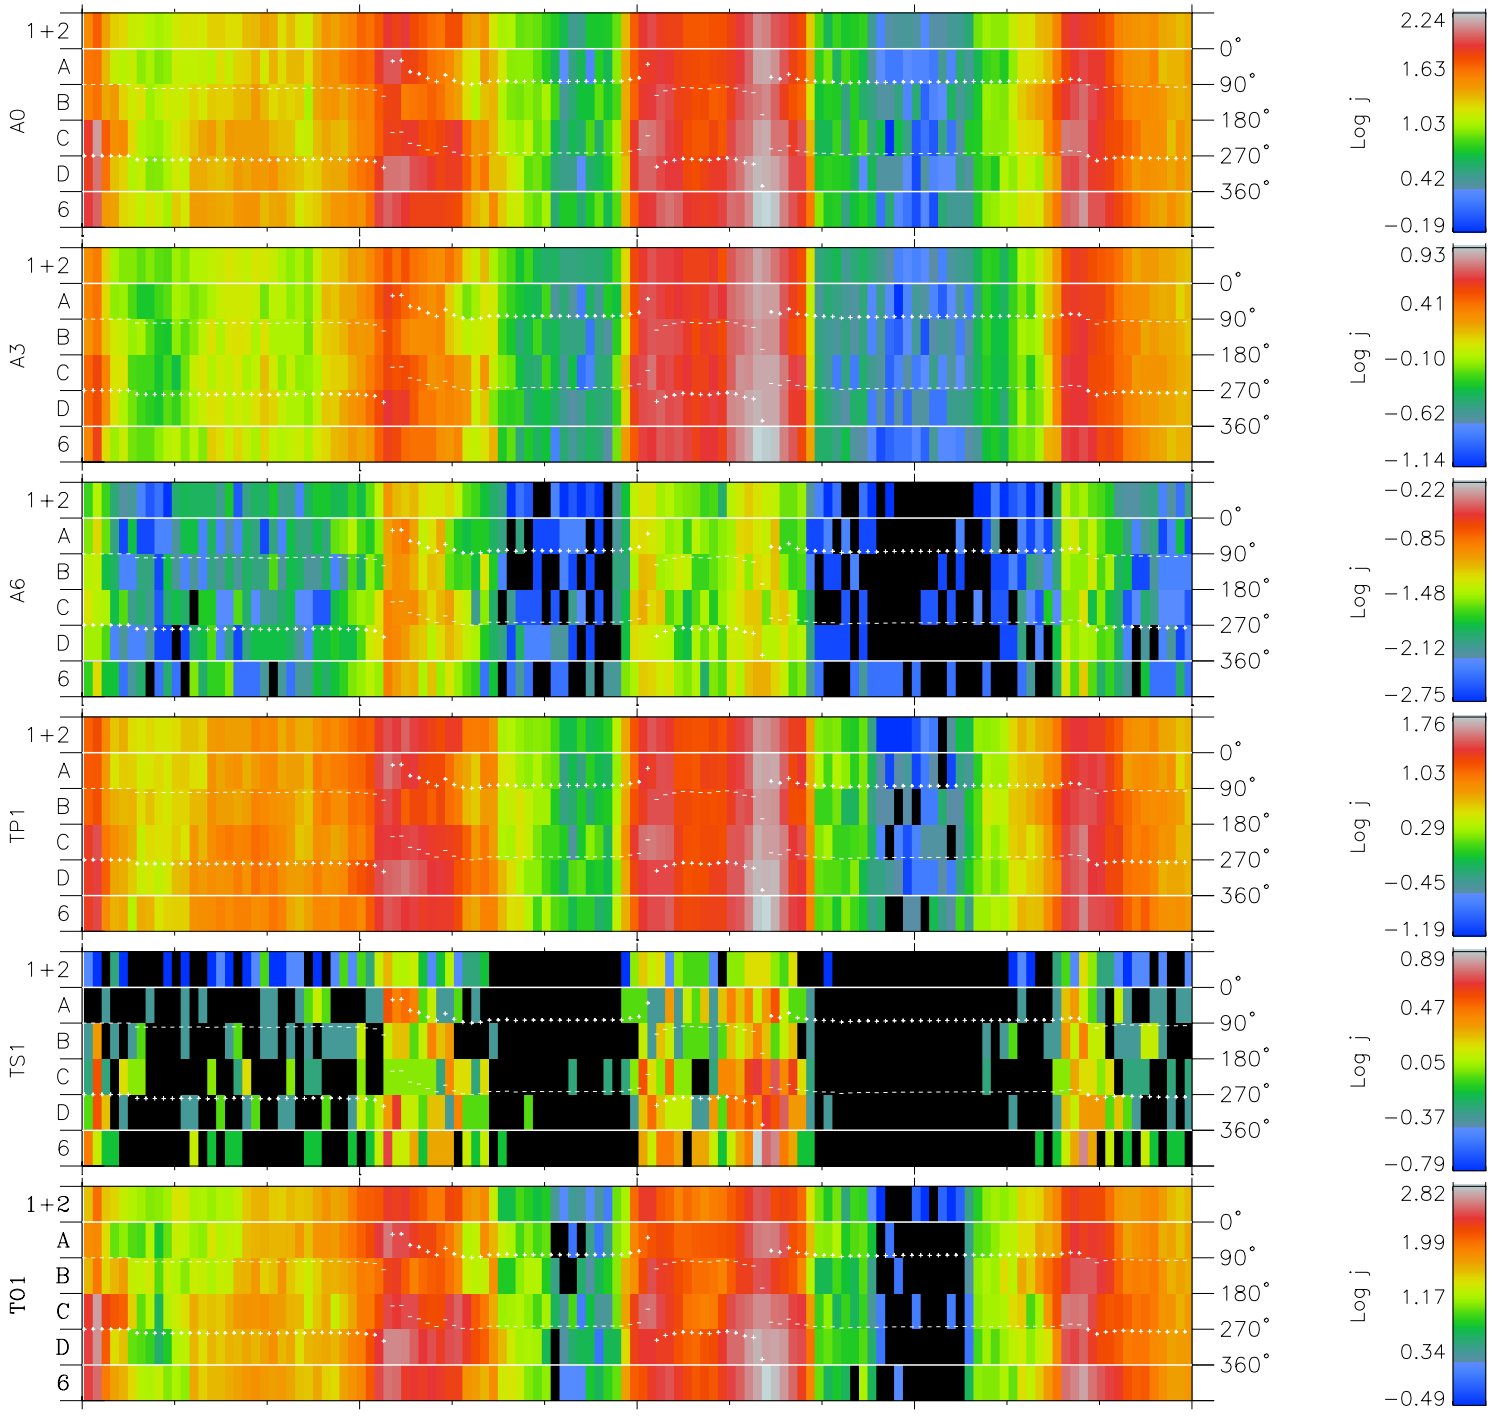

Galileo EPD Real Time Azimuth Anisotropies 00359

Software Version: RTAZIM_FLUX V 1.20
Data Production: 18-05-01
Plot Production: Mon Sep 17 20:13:28 2001
Color File: wondr3
Geofactor File: 1.1

00:00:00 2000-359	359-06	359-12	359-18	00:00:00 2000-360	
+	+	+	+	+	X JSE(R _j)
-35.53	-34.96	-34.37	-33.73	-33.06	Y JSE(R _j)
45.18	43.11	41.00	38.85	36.64	Z JSE(R _j)
2.09	2.05	2.01	1.97	1.93	

◇ = Jupiter look direction
□ = Corotation look direction