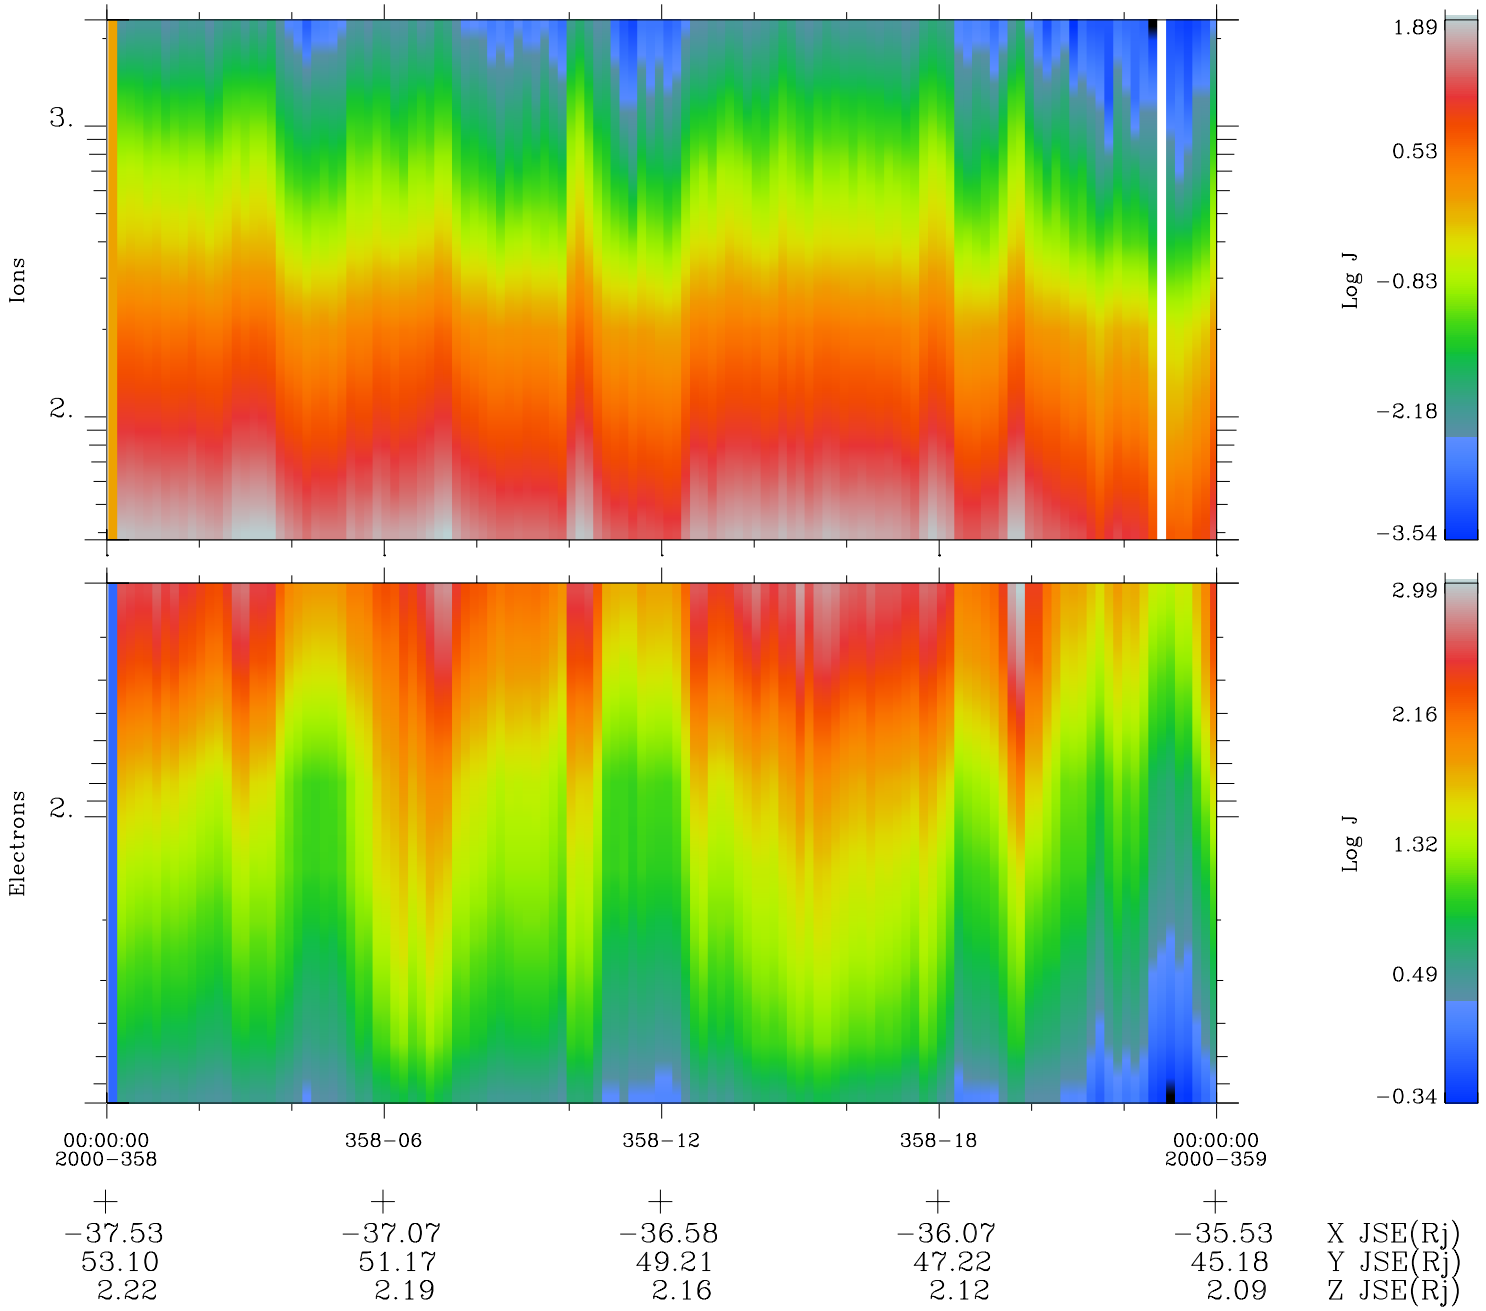

Galileo EPD Real Time Omni Spectrum 00358

Software Version: RTSPEC_OMNI V 1.20
 Data Production: 18-05-01
 Plot Production: Mon Sep 17 20:03:38 2001
 Color File: wondr3
 Geofactor File: 1.1

◇ = Jupiter look direction
 □ = Corotation look direction