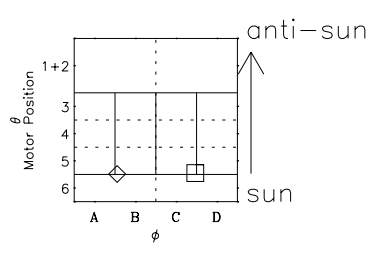

Galileo EPD Real Time Omni Spectrum 00358

Software Version: RTSPEC_OMNI V 1.20
 Data Production: 18-05-01
 Plot Production: Mon Sep 17 20:03:38 2001
 Color File: wondr3
 Geofactor File: 1.1

◇ = Jupiter look direction
 □ = Corotation look direction