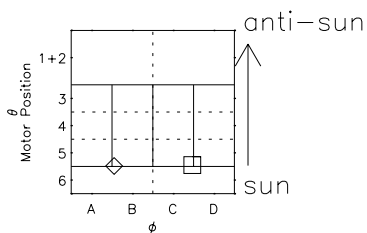

Galileo EPD Real Time R6 Ions Spectra 00358

Software Version: RTSPEC_R6 V 1.20
 Data Production: 18-05-01
 Plot Production: Mon Sep 17 20:03:26 2001
 Color File: wondr3
 Geofactor File: 1.1

- ◇ = Jupiter look direction
- = Corotation look direction