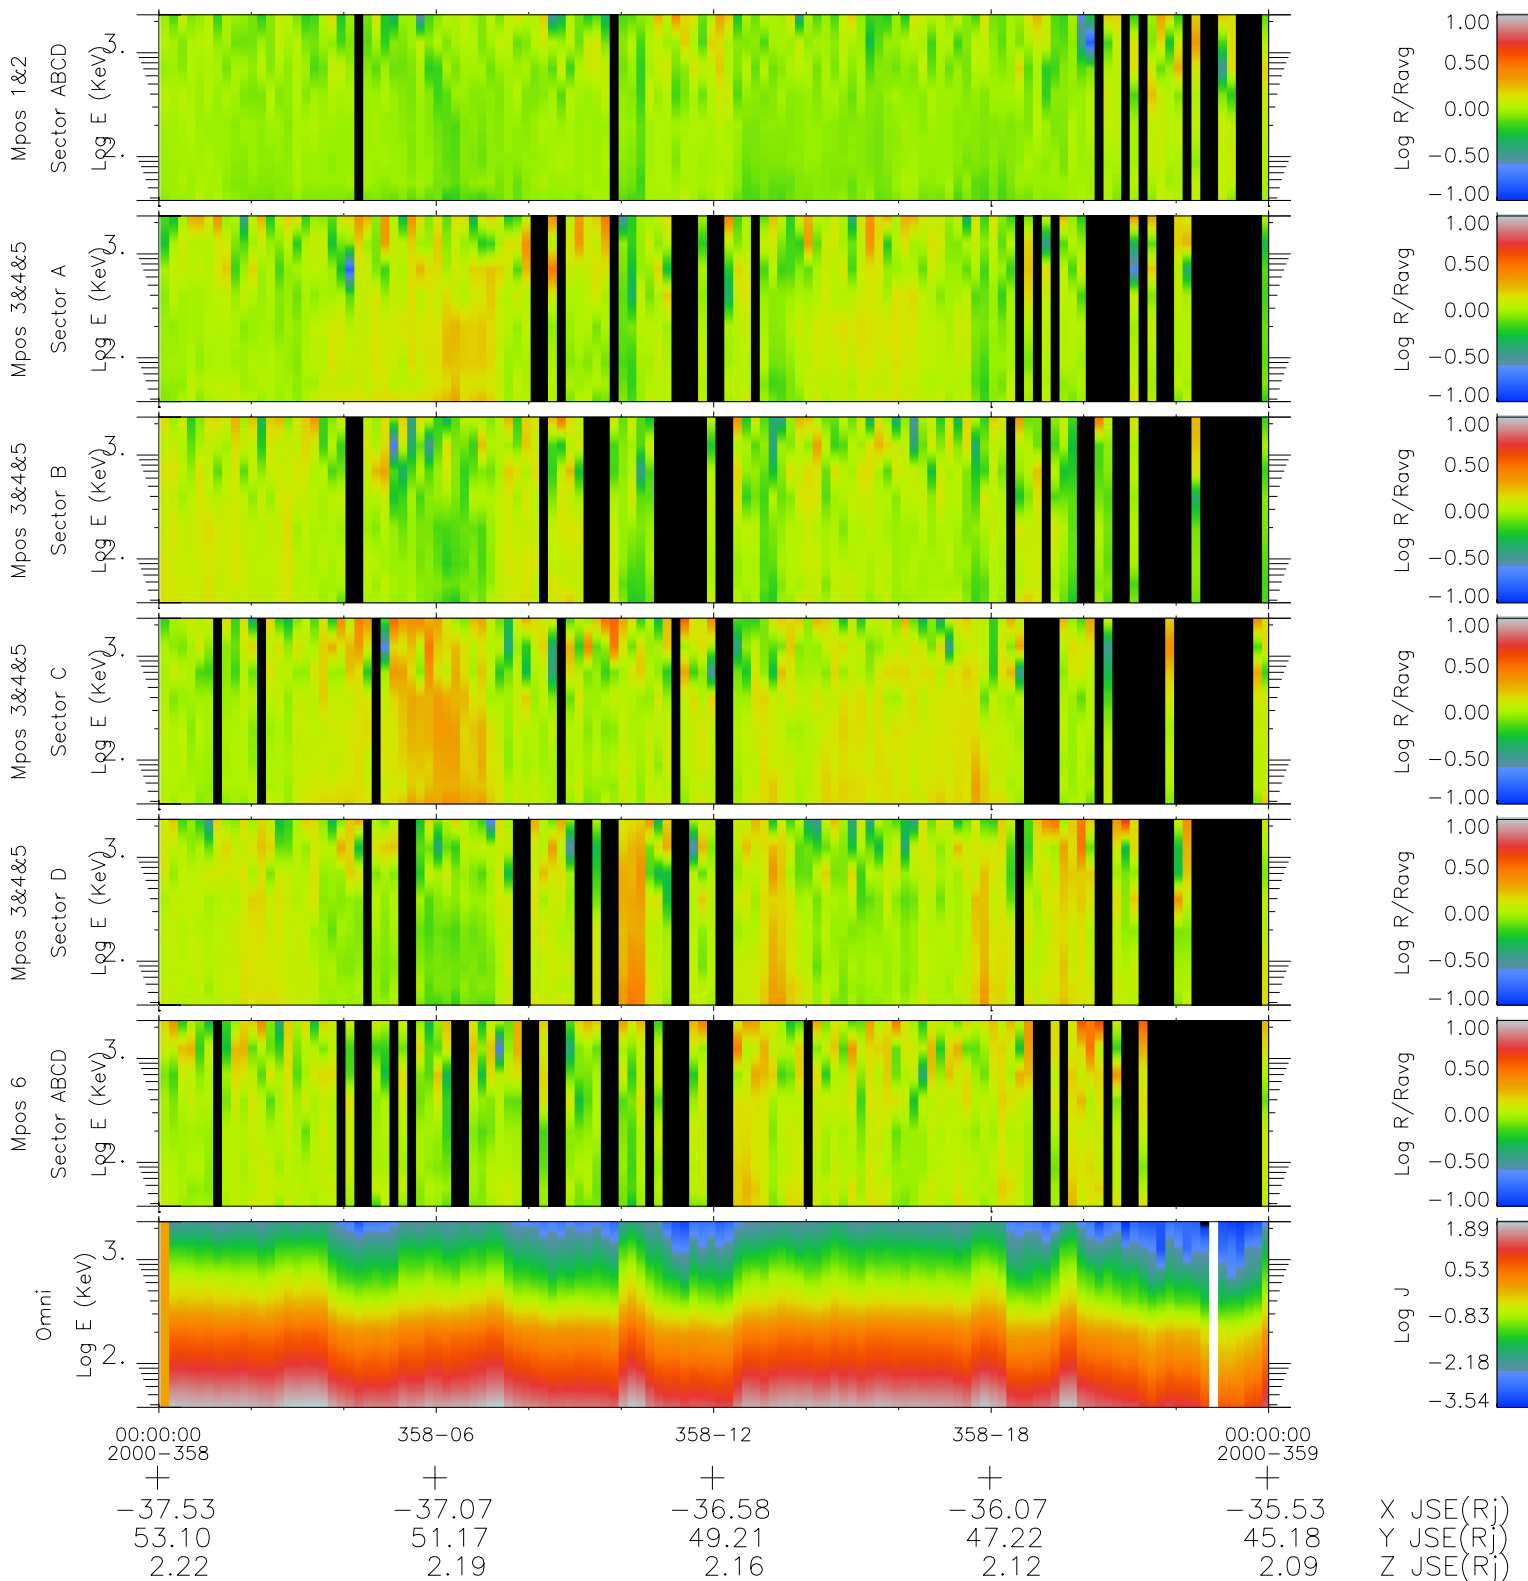

Galileo EPD Real Time R6 Ions Spectra 00358

Software Version: RTSPEC_R6 V 1.20
 Data Production: 18-05-01
 Plot Production: Mon Sep 17 20:03:26 2001
 Color File: wondr3
 Geofactor File: 1.1

- ◇ = Jupiter look direction
- = Corotation look direction