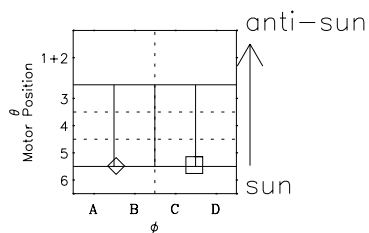

Galileo EPD Real-Time Omni 00358

Software Version: RTLINE_OMNI V 1.20
Data Production: 18-05-01
Plot Production: Mon Sep 17 20:05:34 2001

◇ = Jupiter look direction
□ = Corotation look direction