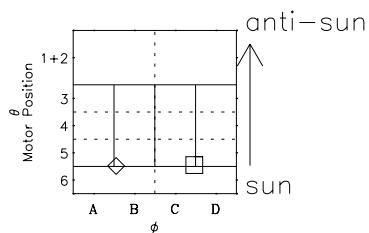

# Galileo EPD Real-Time Omni 00358

Software Version: RTLINE\_OMNI V 1.20  
Data Production: 18-05-01  
Plot Production: Mon Sep 17 20:05:33 2001

- ◇ = Jupiter look direction
- = Corotation look direction