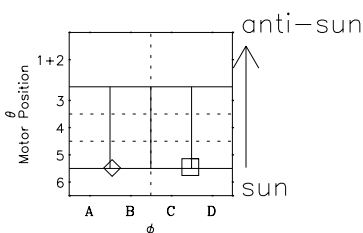

Galileo EPD Real-Time Six-Sector 00358

Software Version: RTLINE_R6 V 1.20
Data Production: 18-05-01
Plot Production: Mon Sep 17 20:05:41 2001

◇ = Jupiter look direction
□ = Corotation look direction