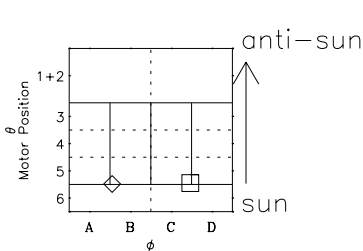

Galileo EPD Real-Time Six-Sector 00358

Software Version: RTLINE_R6 V 1.20
Data Production: 18-05-01
Plot Production: Mon Sep 17 20:05:41 2001

\diamond = Jupiter look direction
 \square = Corotation look direction