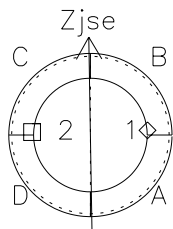

Galileo EPD Real-Time Six-Sector 00358

Software Version: RTLINE_R6 V 1.20
Data Production: 18-05-01
Plot Production: Mon Sep 17 20:05:41 2001

\diamond = Jupiter look direction
 \square = Corotation look direction