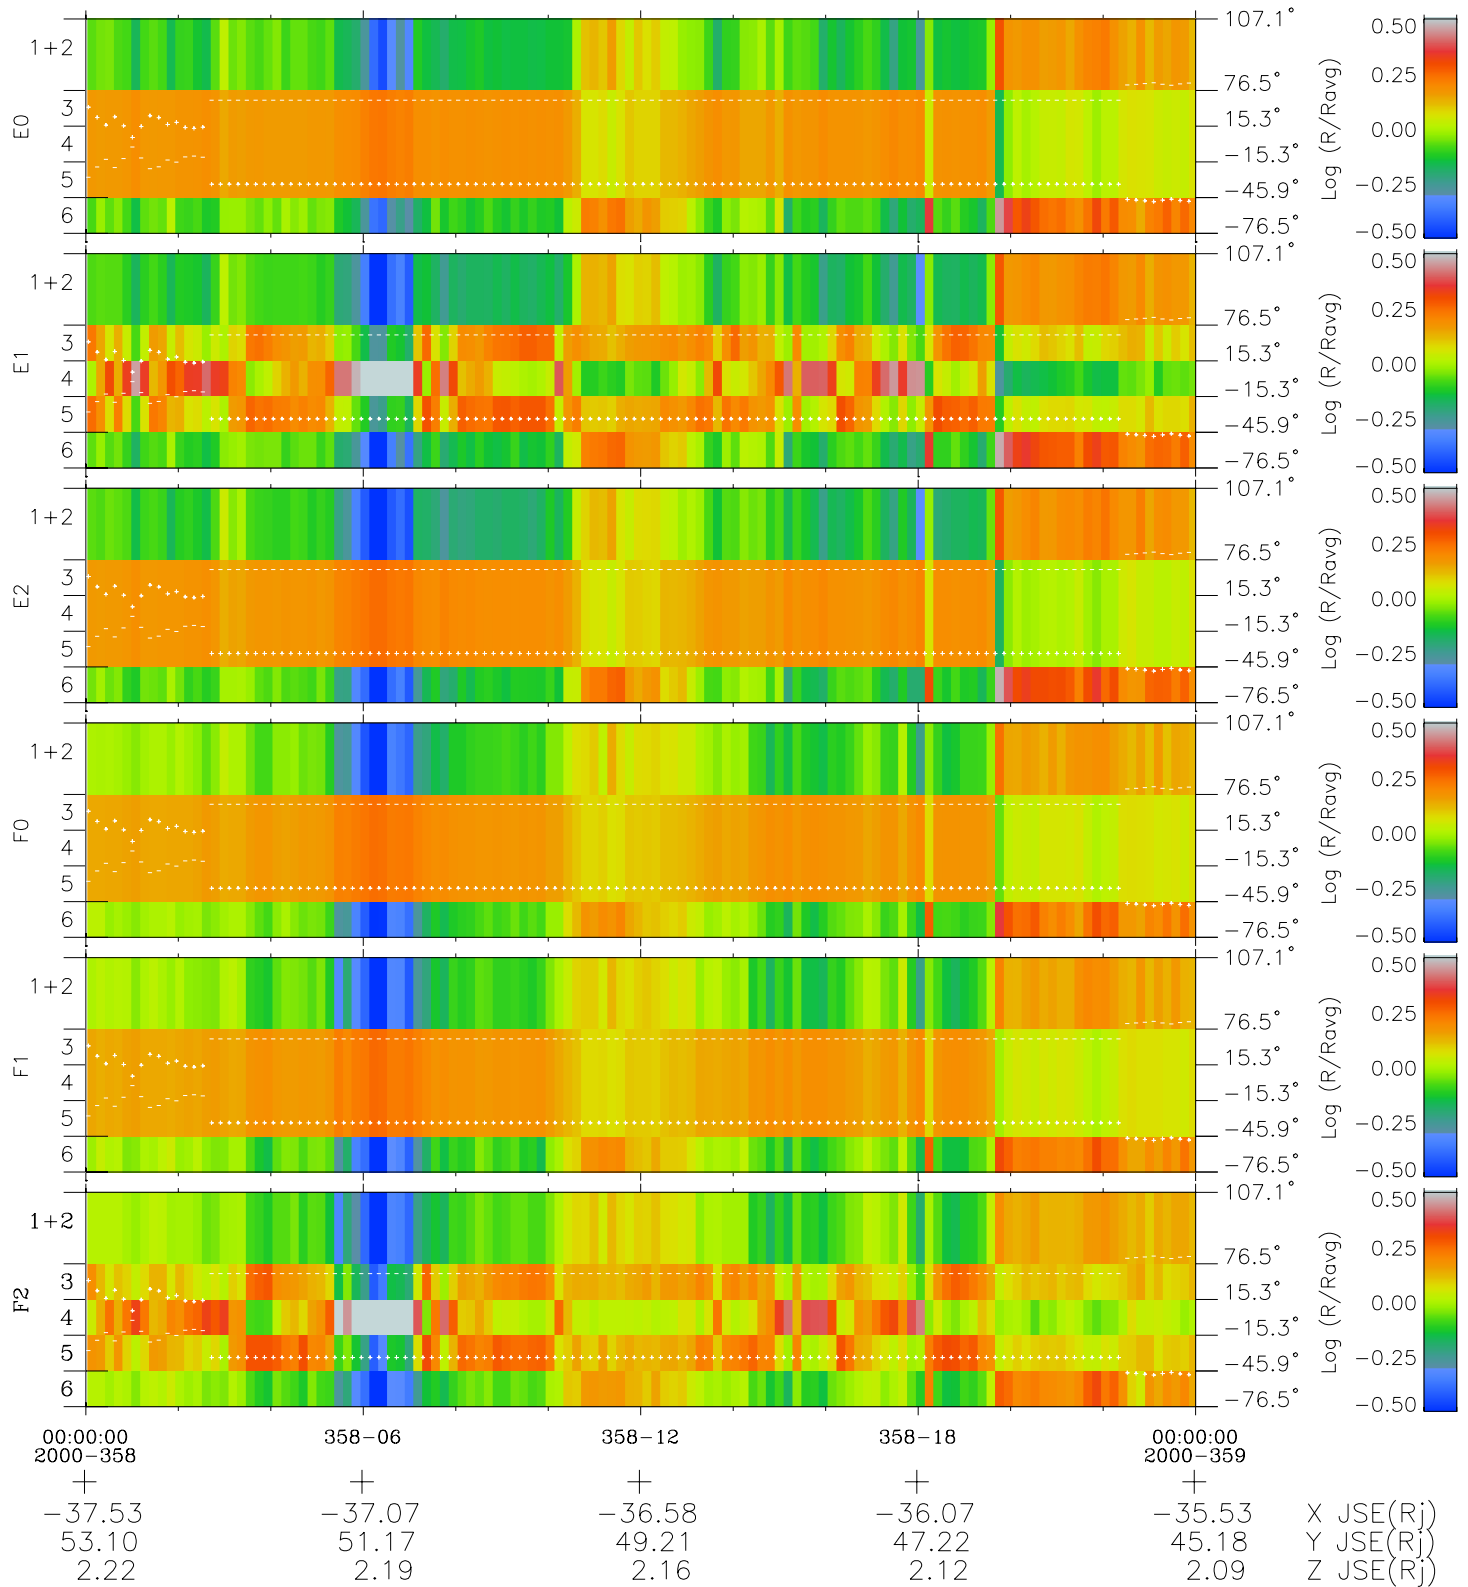

Galileo EPD Real Elevation Anisotropies 00358

Software Version: RTELEV_MEAN V 1.20
 Data Production: 18-05-01
 Plot Production: Mon Sep 17 20:04:34 2001
 Color File: wondr3
 Geofactor File: 1.1

- ◇ = Jupiter look direction
- = Corotation look direction