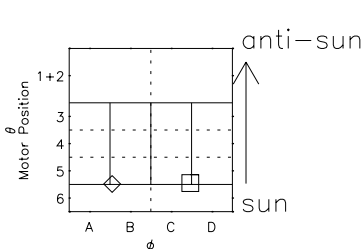

Galileo EPD Real Elevation Anisotropies 00358

Software Version: RTELEV_MEAN V 1.20
 Data Production: 18-05-01
 Plot Production: Mon Sep 17 20:04:34 2001
 Color File: wondr3
 Geofactor File: 1.1

- ◇ = Jupiter look direction
- = Corotation look direction