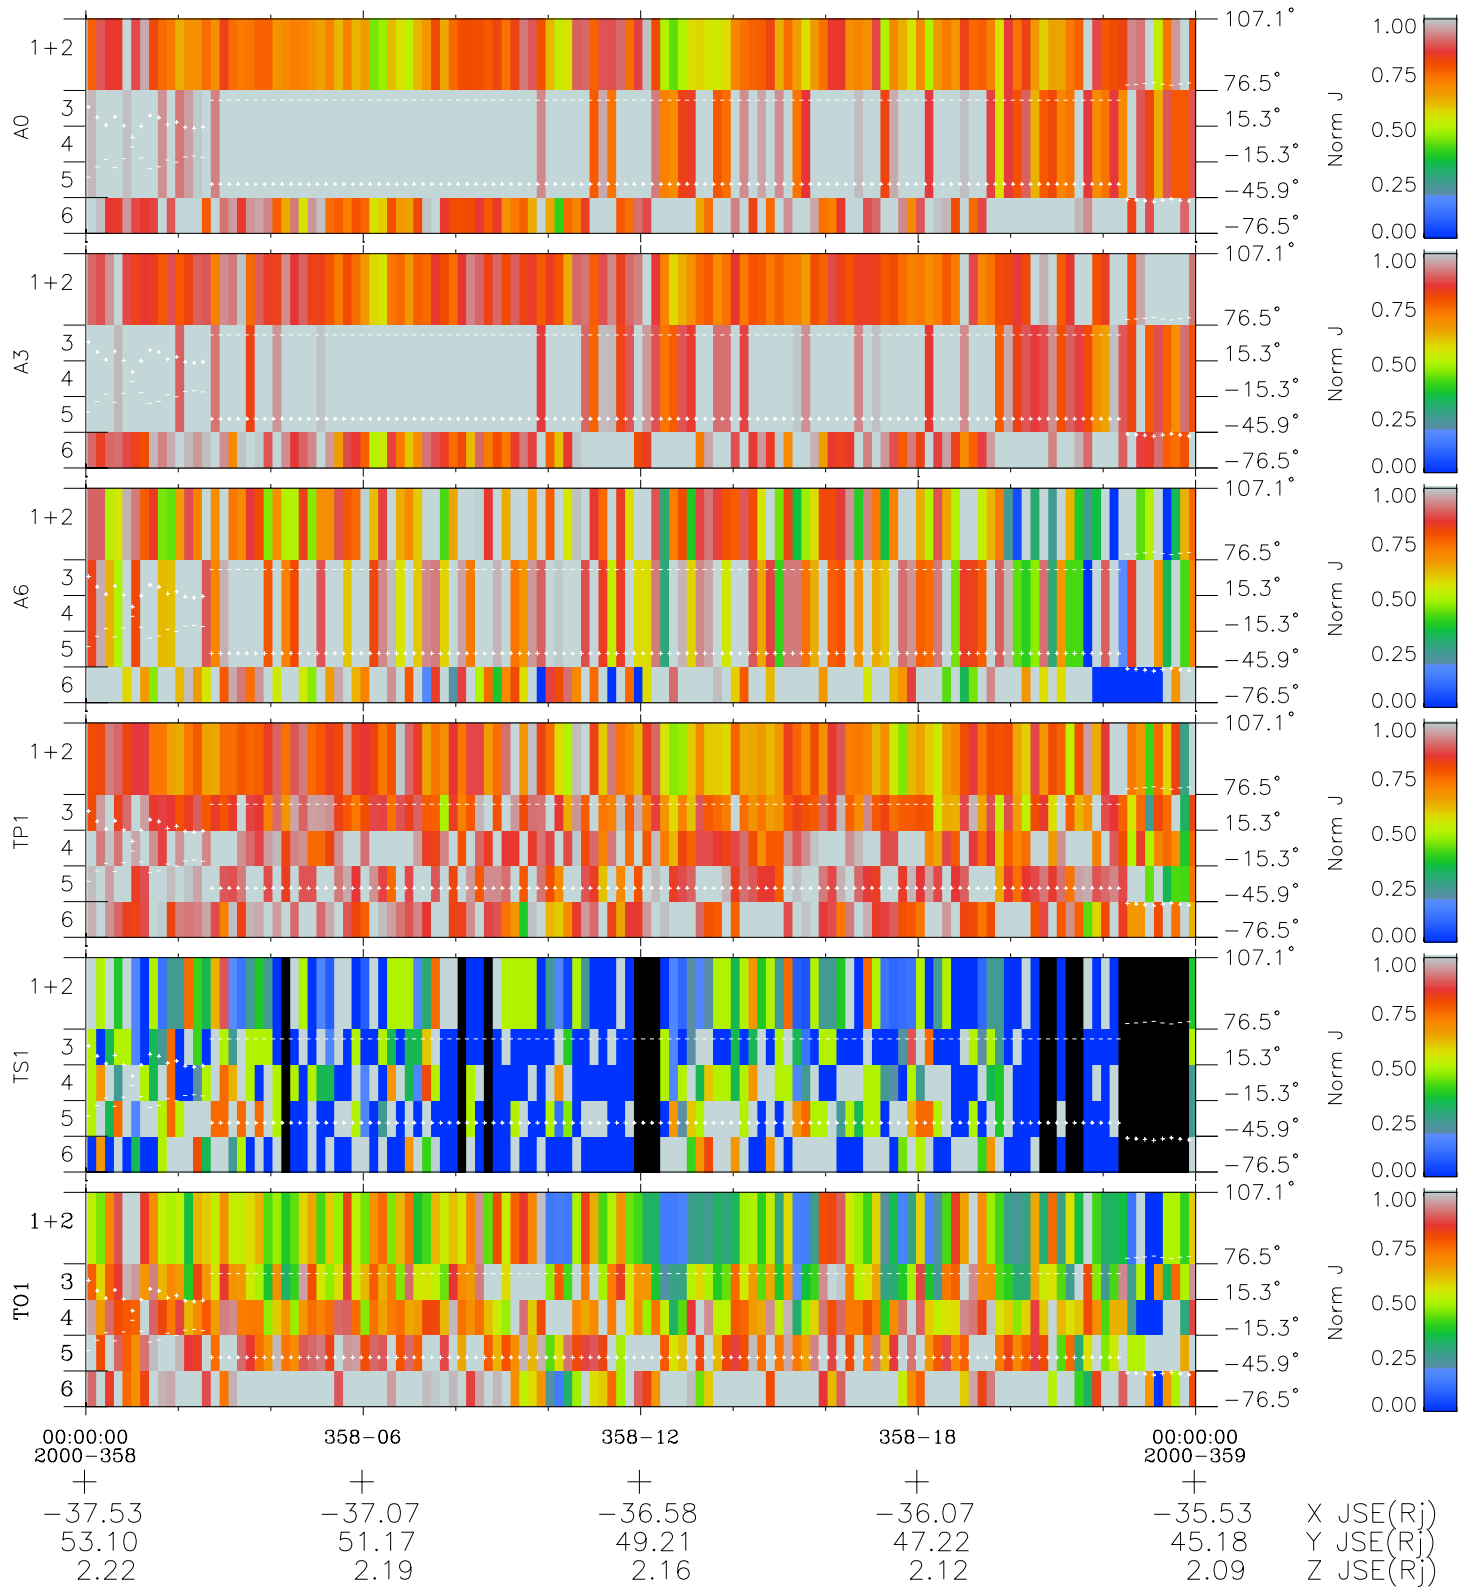

Galileo EPD Real Elevation Anisotropies 00358

Software Version: RTELEV_NORM V 1.20
 Data Production: 18-05-01
 Plot Production: Mon Sep 17 20:04:50 2001
 Color File: wondr3
 Geofactor File: 1.1

- ◇ = Jupiter look direction
- = Corotation look direction