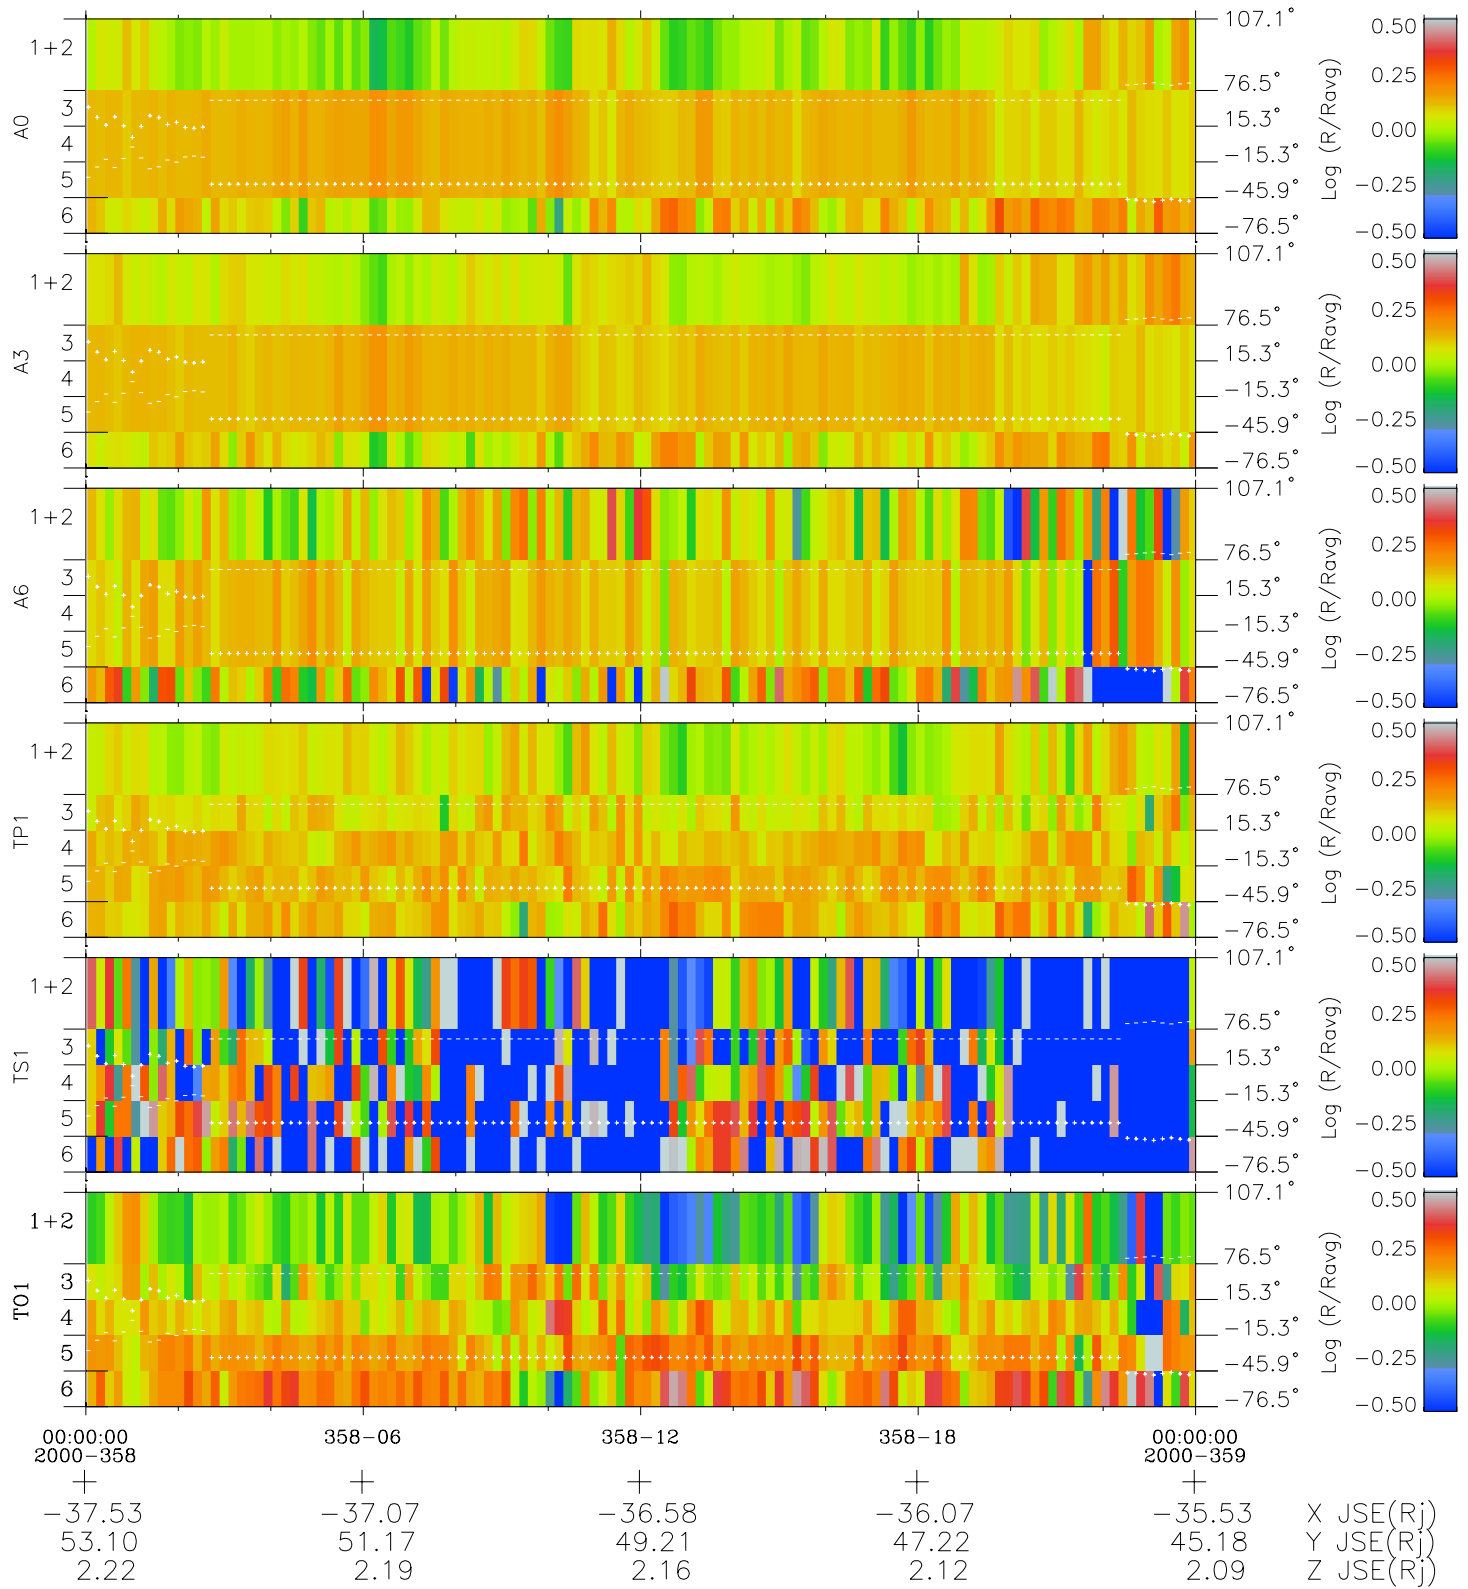

# Galileo EPD Real Elevation Anisotropies 00358

Software Version: RTELEV\_MEAN V 1.20  
 Data Production: 18-05-01  
 Plot Production: Mon Sep 17 20:04:28 2001  
 Color File: wondr3  
 Geofactor File: 1.1

- ◇ = Jupiter look direction
- = Corotation look direction