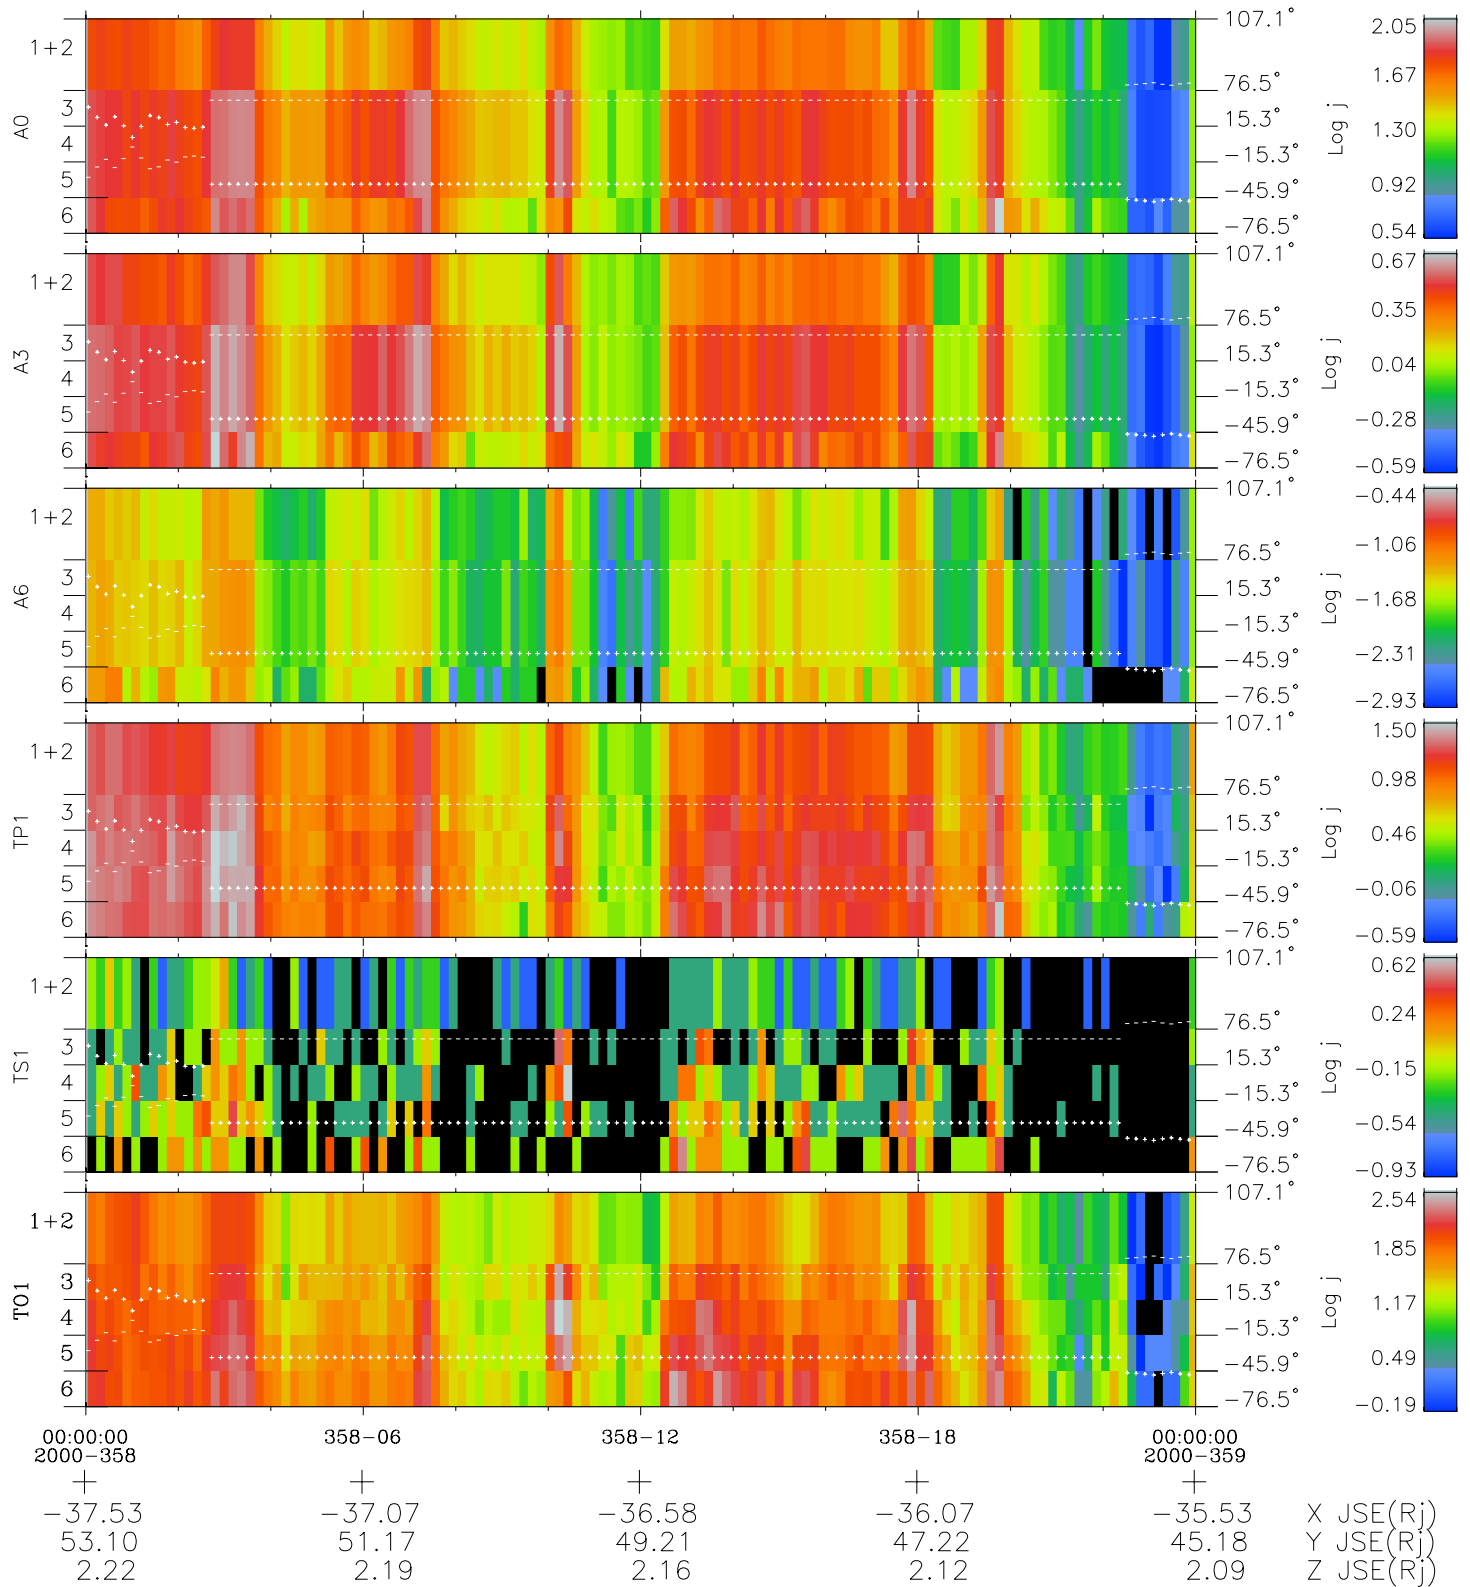

Galileo EPD Real Elevation Anisotropies 00358

Software Version: RTELEV_FLUX V 1.20
Data Production: 18-05-01
Plot Production: Mon Sep 17 20:04:39 2001
Color File: wondr3
Geofactor File: 1.1

- ◇ = Jupiter look direction
- = Corotation look direction