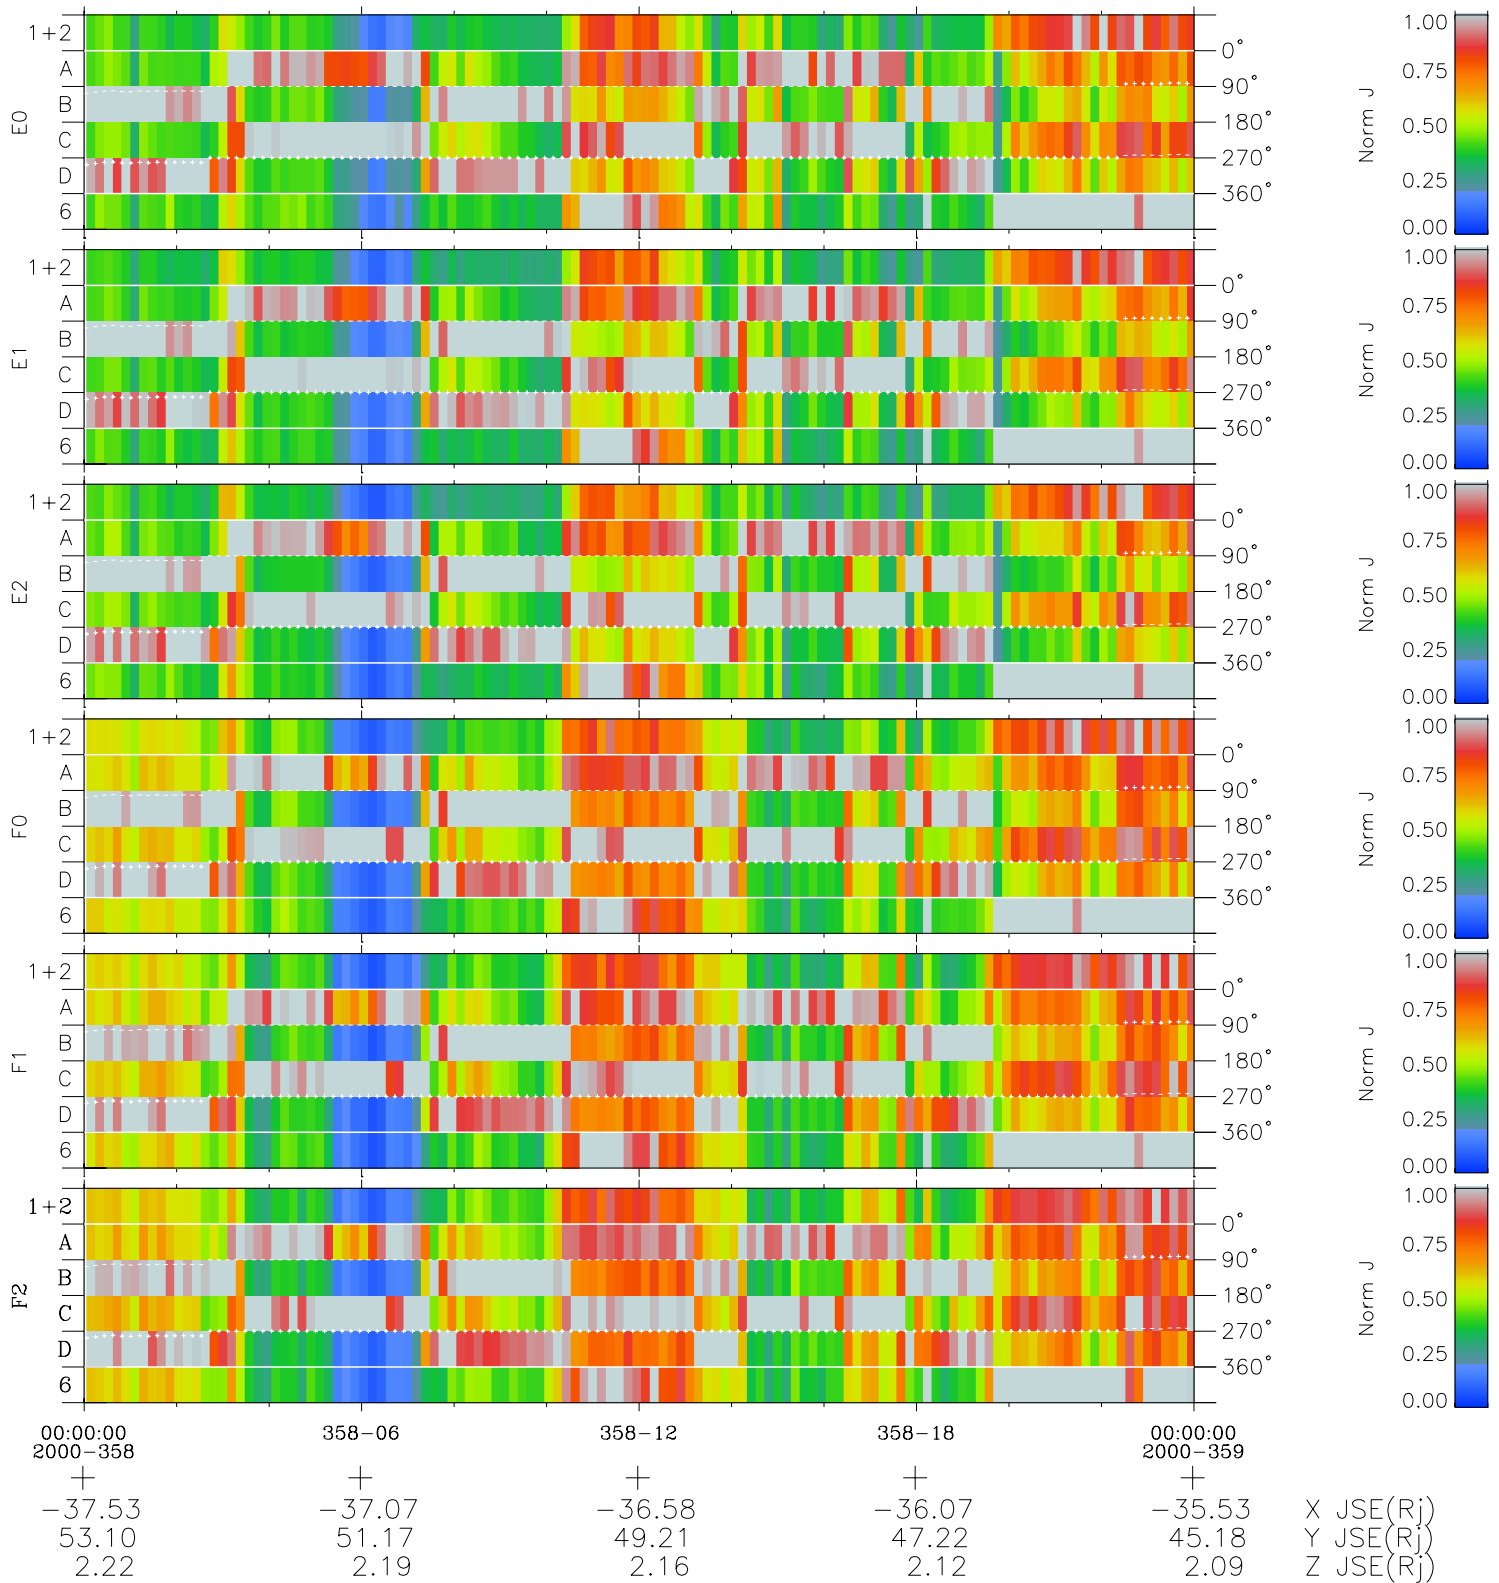

# Galileo EPD Real Time Azimuth Anisotropies 00358

Software Version: RTAZIM\_NORM V 1.20  
Data Production: 18-05-01  
Plot Production: Mon Sep 17 20:05:28 2001  
Color File: wondr3  
Geofactor File: 1.1

- ◇ = Jupiter look direction
- = Corotation look direction