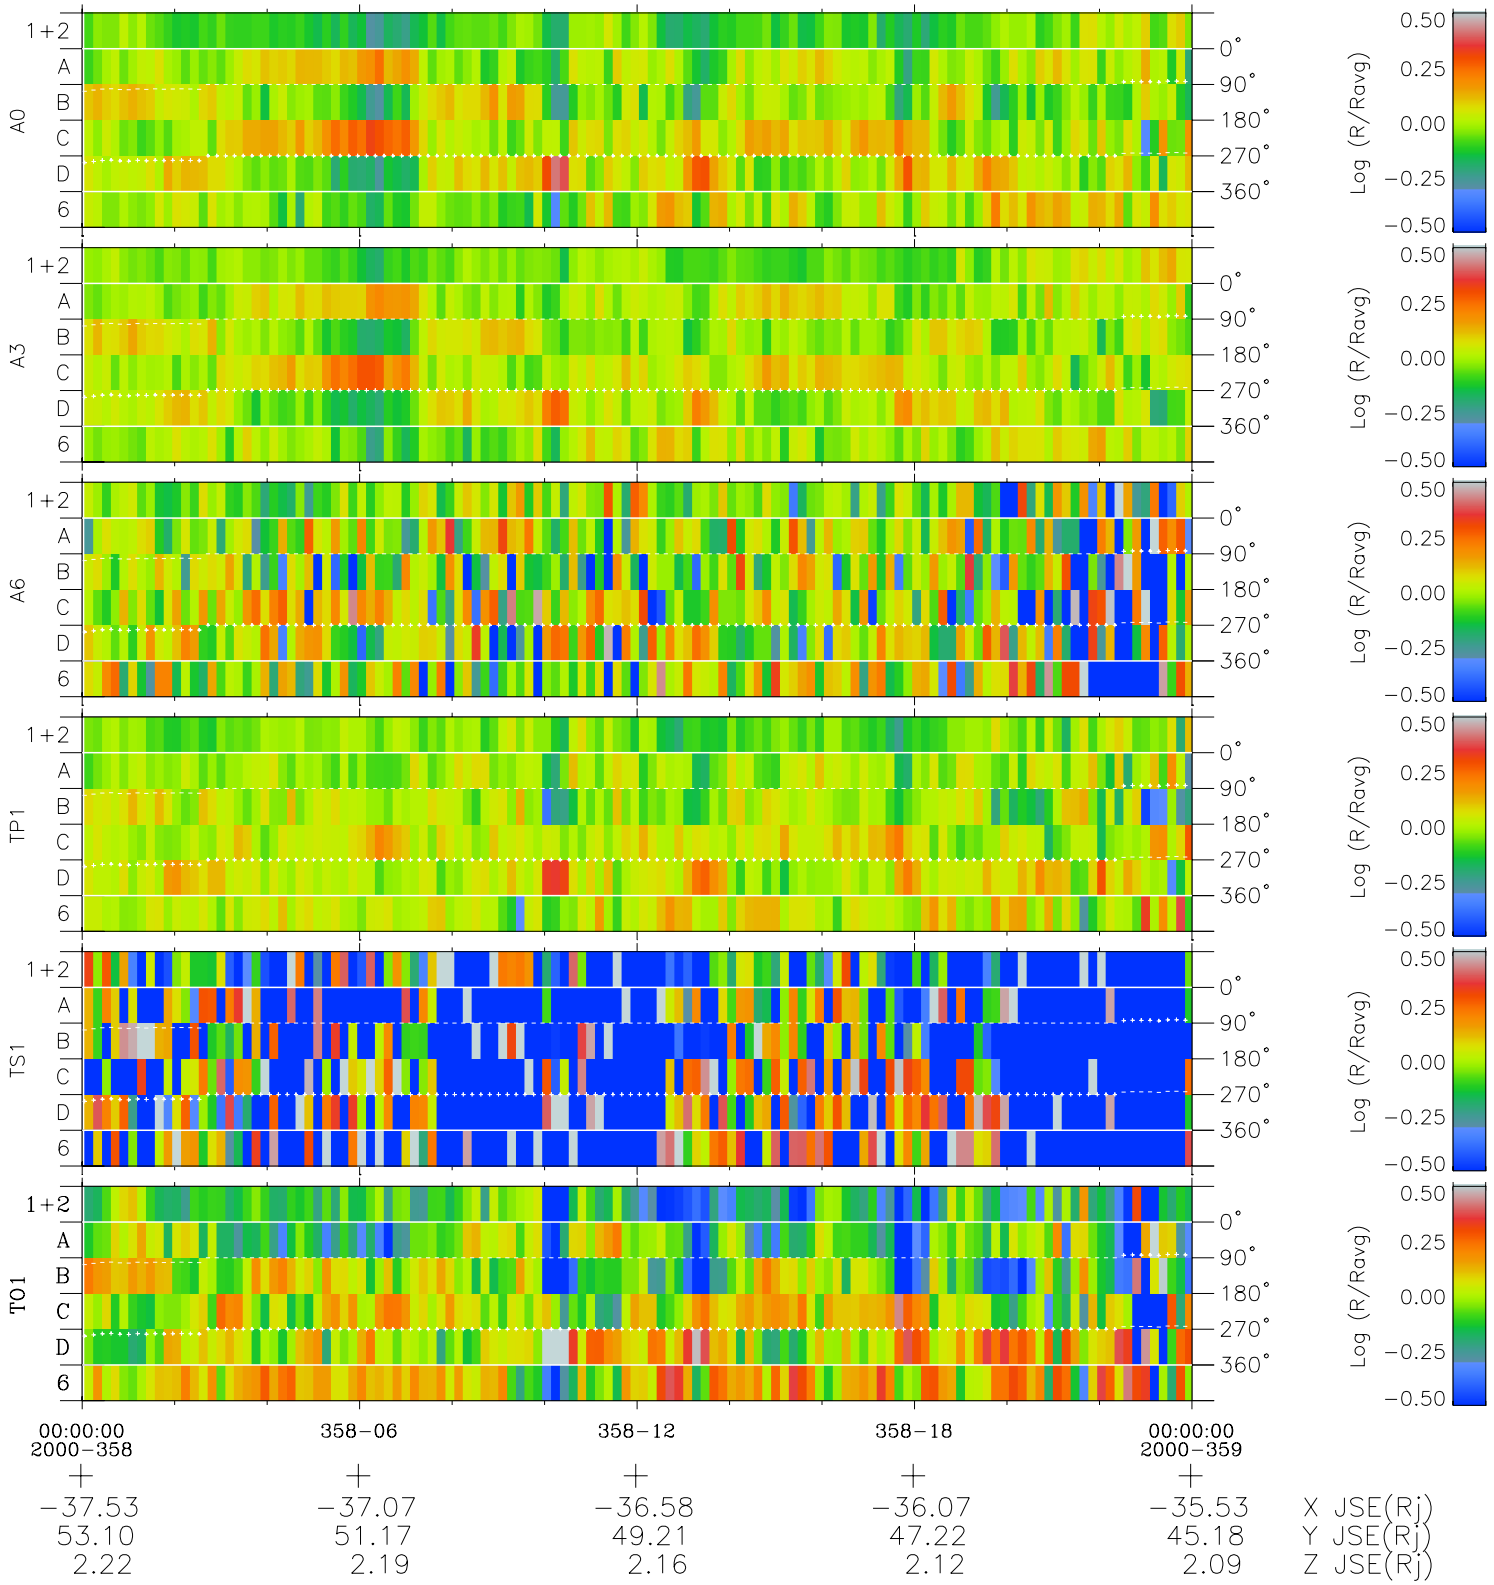

Galileo EPD Real Time Azimuth Anisotropies 00358

Software Version: RTAZIM_MEAN V 1.20
Data Production: 18-05-01
Plot Production: Mon Sep 17 20:05:01 2001
Color File: wondr3
Geofactor File: 1.1

◇ = Jupiter look direction
□ = Corotation look direction