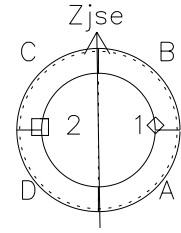

Galileo EPD Real Time Azimuth Anisotropies 00358

Software Version: RTAZIM_MEAN V 1.20
Data Production: 18-05-01
Plot Production: Mon Sep 17 20:05:01 2001
Color File: wondr3
Geofactor File: 1.1

◇ = Jupiter look direction
□ = Corotation look direction