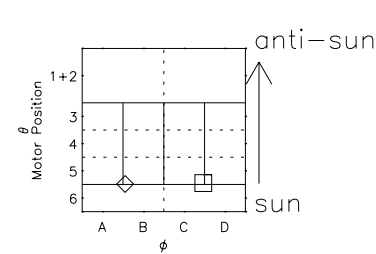

Galileo EPD Real Time Azimuth Anisotropies 00358

Software Version: RTAZIM_MEAN V 1.20
Data Production: 18-05-01
Plot Production: Mon Sep 17 20:05:01 2001
Color File: wondr3
Geofactor File: 1.1

◇ = Jupiter look direction
□ = Corotation look direction