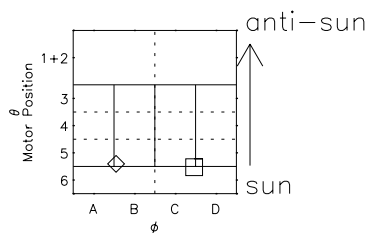

Galileo EPD Real Time R6 Electrons Spectra 00357

Software Version: RTSPEC_R6 V 1.20
 Data Production: 18-05-01
 Plot Production: Mon Sep 17 19:55:16 2001
 Color File: wondr3
 Geofactor File: 1.1

◇ = Jupiter look direction
 □ = Corotation look direction