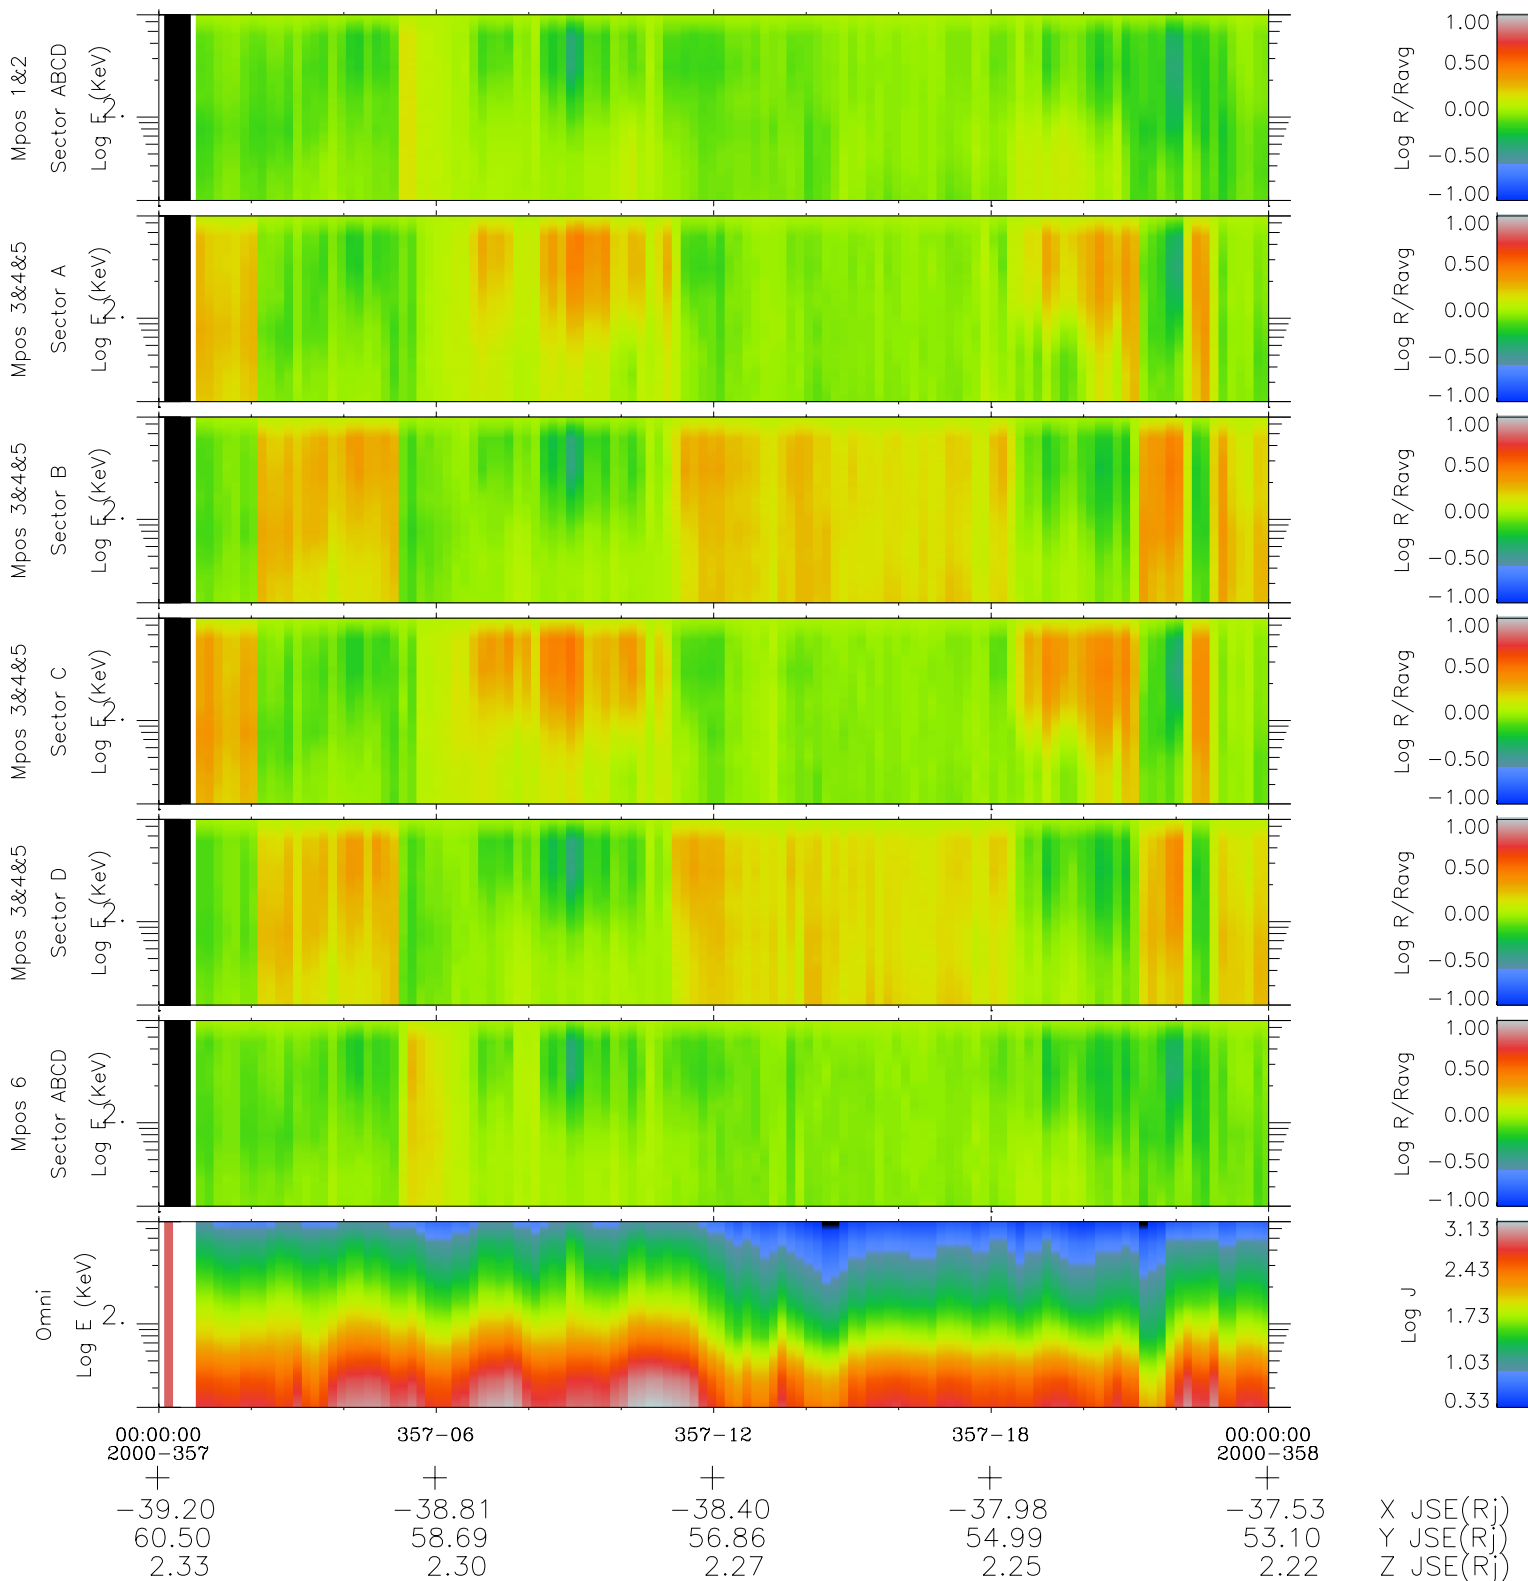

Galileo EPD Real Time R6 Electrons Spectra 00357

Software Version: RTSPEC_R6 V 1.20
 Data Production: 18-05-01
 Plot Production: Mon Sep 17 19:55:16 2001
 Color File: wondr3
 Geofactor File: 1.1

◇ = Jupiter look direction
 □ = Corotation look direction