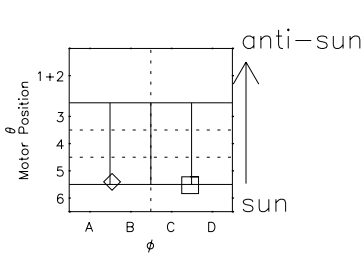

# Galileo EPD Real Time R6 Ions Spectra 00357

Software Version: RTSPEC\_R6 V 1.20  
 Data Production: 18-05-01  
 Plot Production: Mon Sep 17 19:55:09 2001  
 Color File: wondr3  
 Geofactor File: 1.1

◇ = Jupiter look direction  
 □ = Corotation look direction