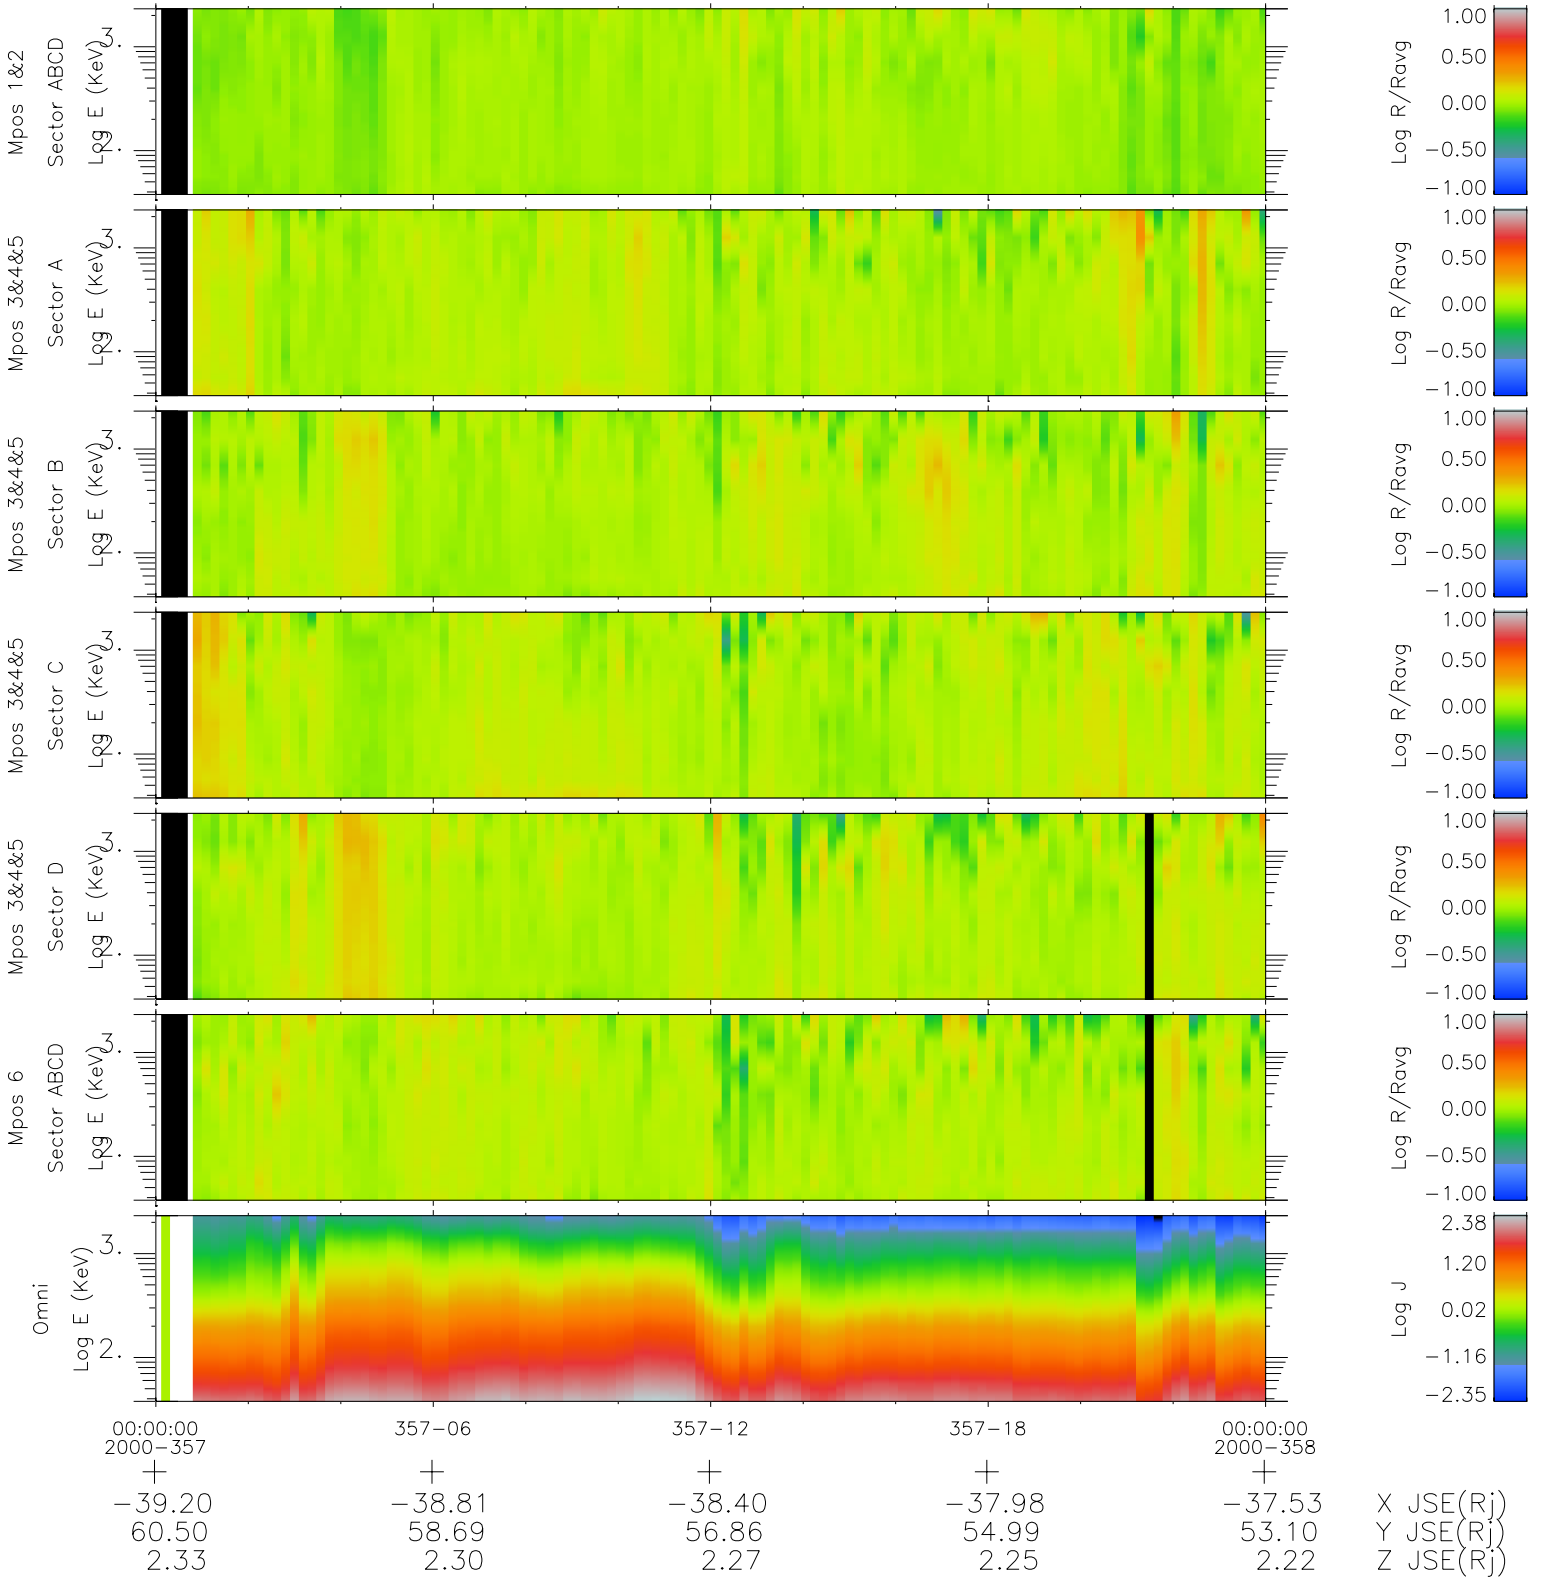

# Galileo EPD Real Time R6 Ions Spectra 00357

Software Version: RTSPEC\_R6 V 1.20  
 Data Production: 18-05-01  
 Plot Production: Mon Sep 17 19:55:09 2001  
 Color File: wondr3  
 Geofactor File: 1.1

◇ = Jupiter look direction  
 □ = Corotation look direction