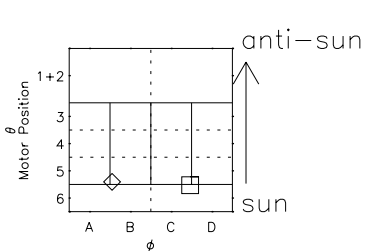

Galileo EPD Real Time All-Sky Anisotropies 00357

Software Version: RTSKY_MEAN V 1.20
 Data Production: 18-05-01
 Plot Production: Mon Sep 17 19:55:36 2001
 Color File: wondr3
 Geofactor File: 1.1

- ◇ = Jupiter look direction
- = Corotation look direction