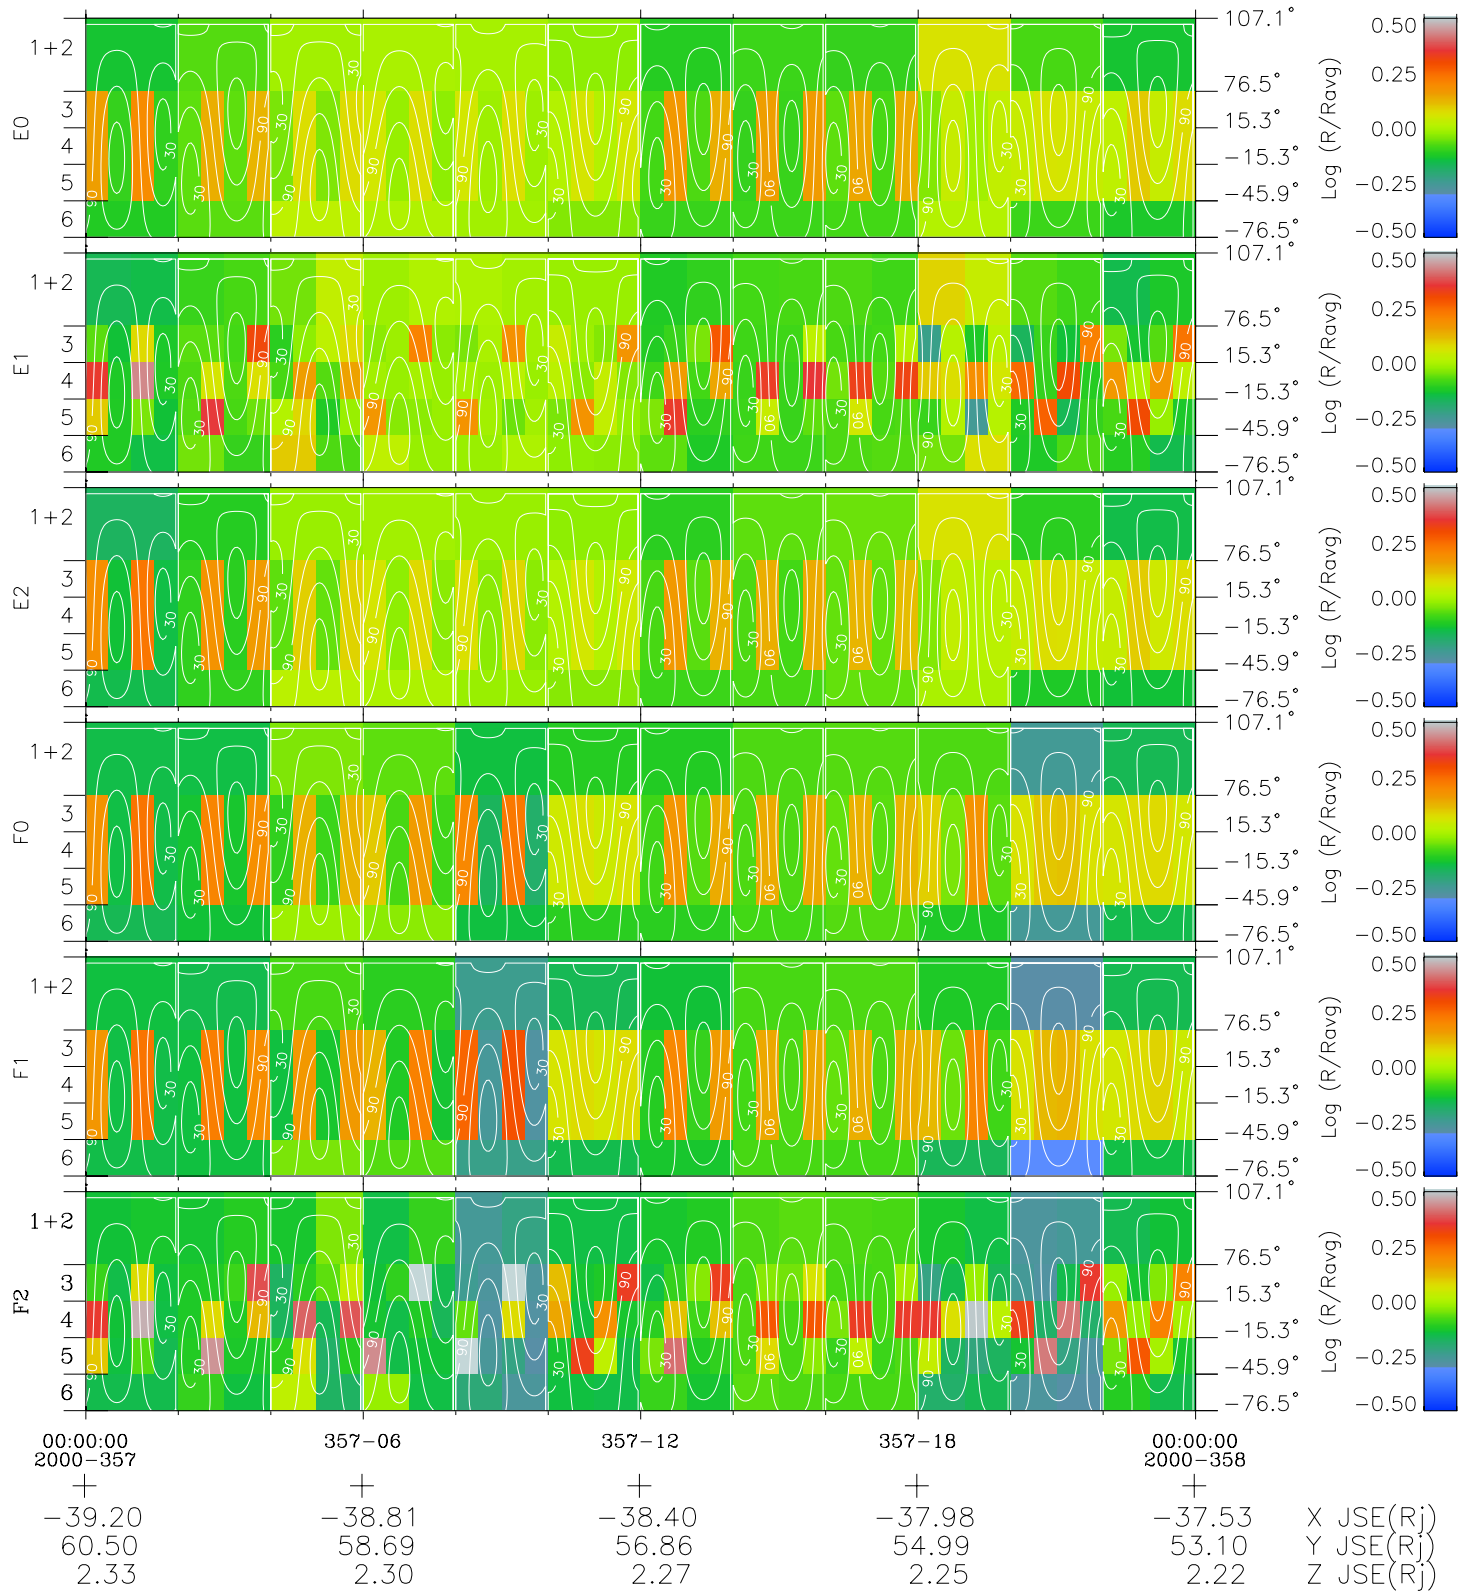

Galileo EPD Real Time All-Sky Anisotropies 00357

Software Version: RTSKY_MEAN V 1.20
 Data Production: 18-05-01
 Plot Production: Mon Sep 17 19:55:36 2001
 Color File: wondr3
 Geofactor File: 1.1

- ◇ = Jupiter look direction
- = Corotation look direction