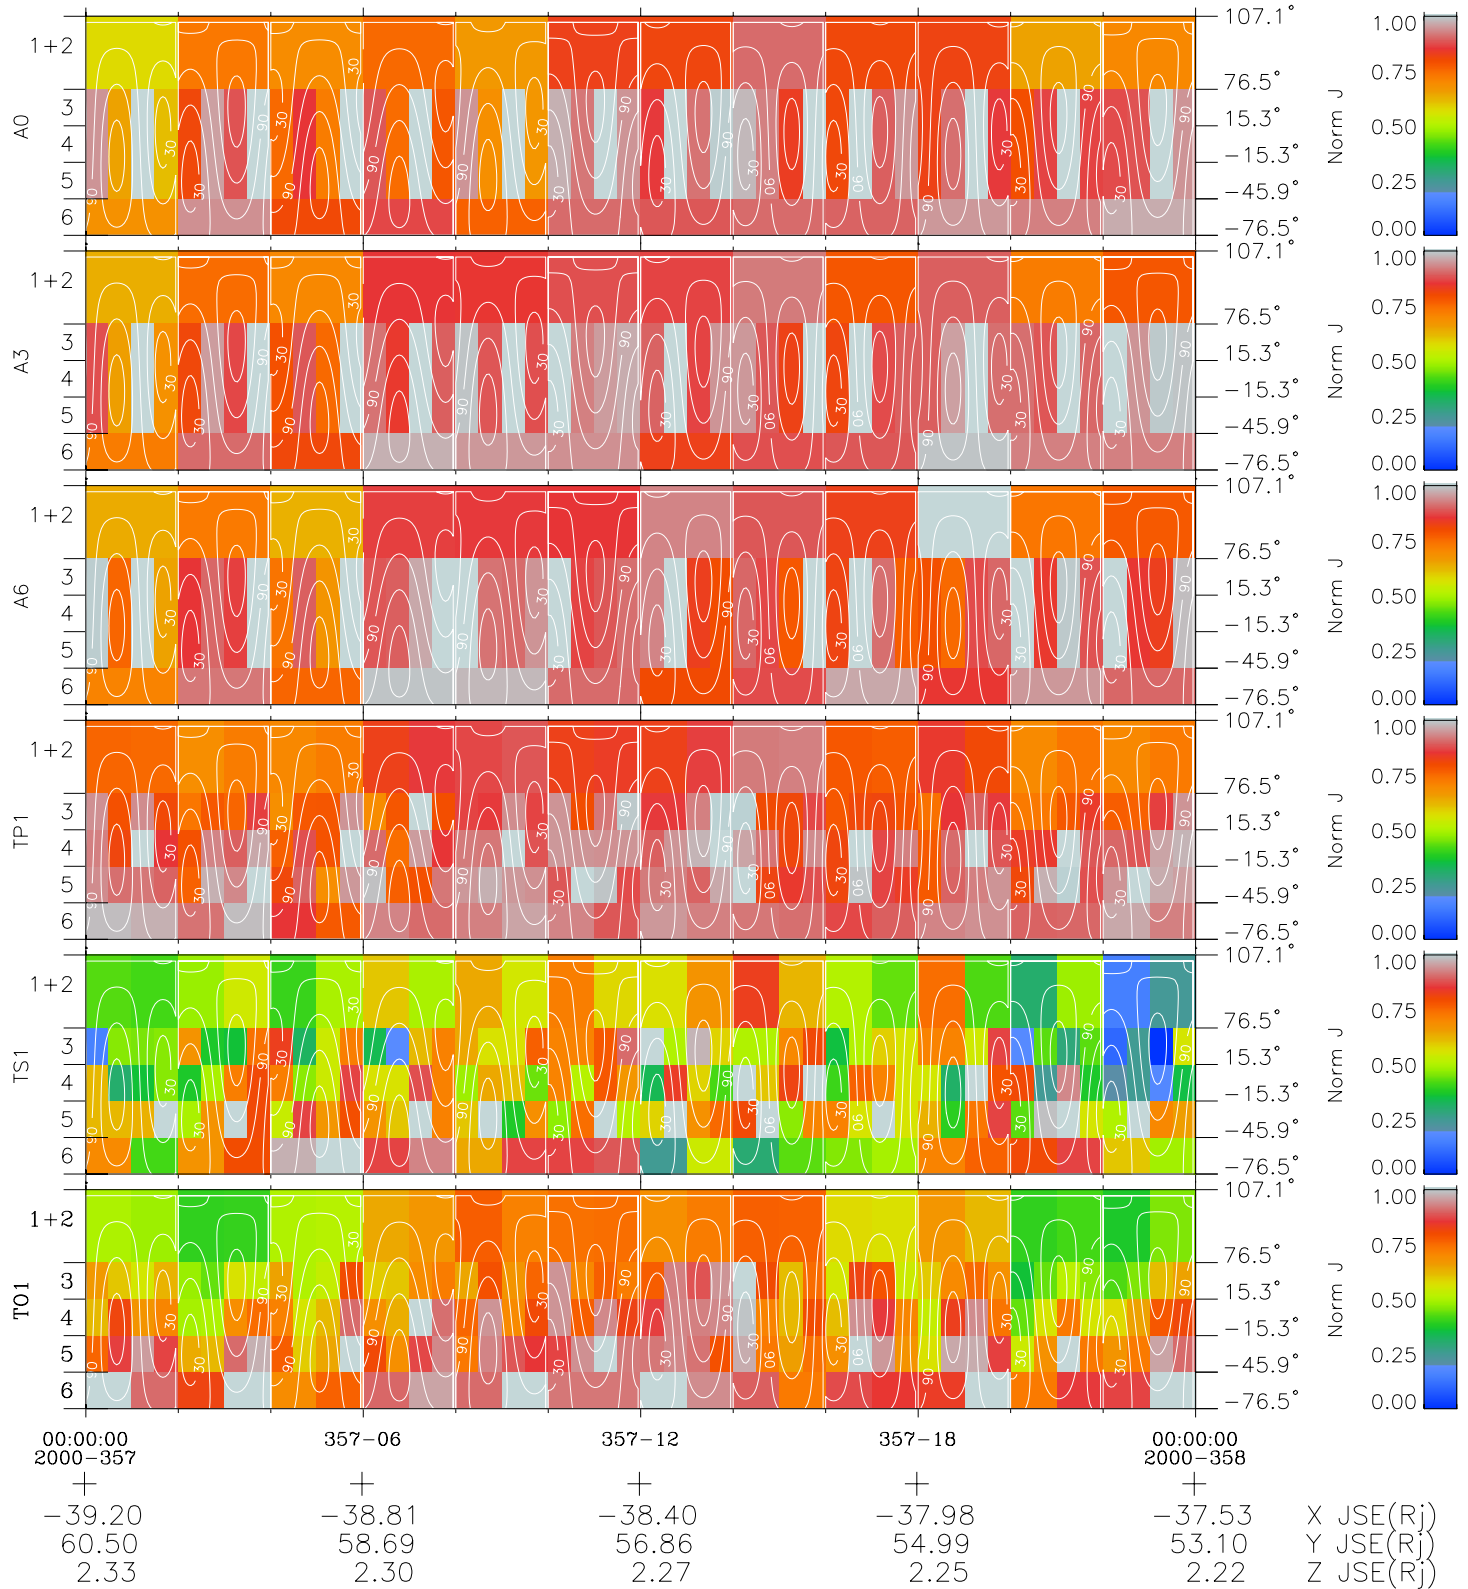

Galileo EPD Real Time All-Sky Anisotropies 00357

Software Version: RTSKY_NORM V 1.20
 Data Production: 18-05-01
 Plot Production: Mon Sep 17 19:55:58 2001
 Color File: wondr3
 Geofactor File: 1.1

- ◇ = Jupiter look direction
- = Corotation look direction