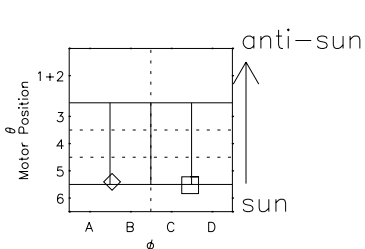

Galileo EPD Real Time All-Sky Anisotropies 00357

Software Version: RTSKY_NORM V 1.20
 Data Production: 18-05-01
 Plot Production: Mon Sep 17 19:55:58 2001
 Color File: wondr3
 Geofactor File: 1.1

- ◇ = Jupiter look direction
- = Corotation look direction