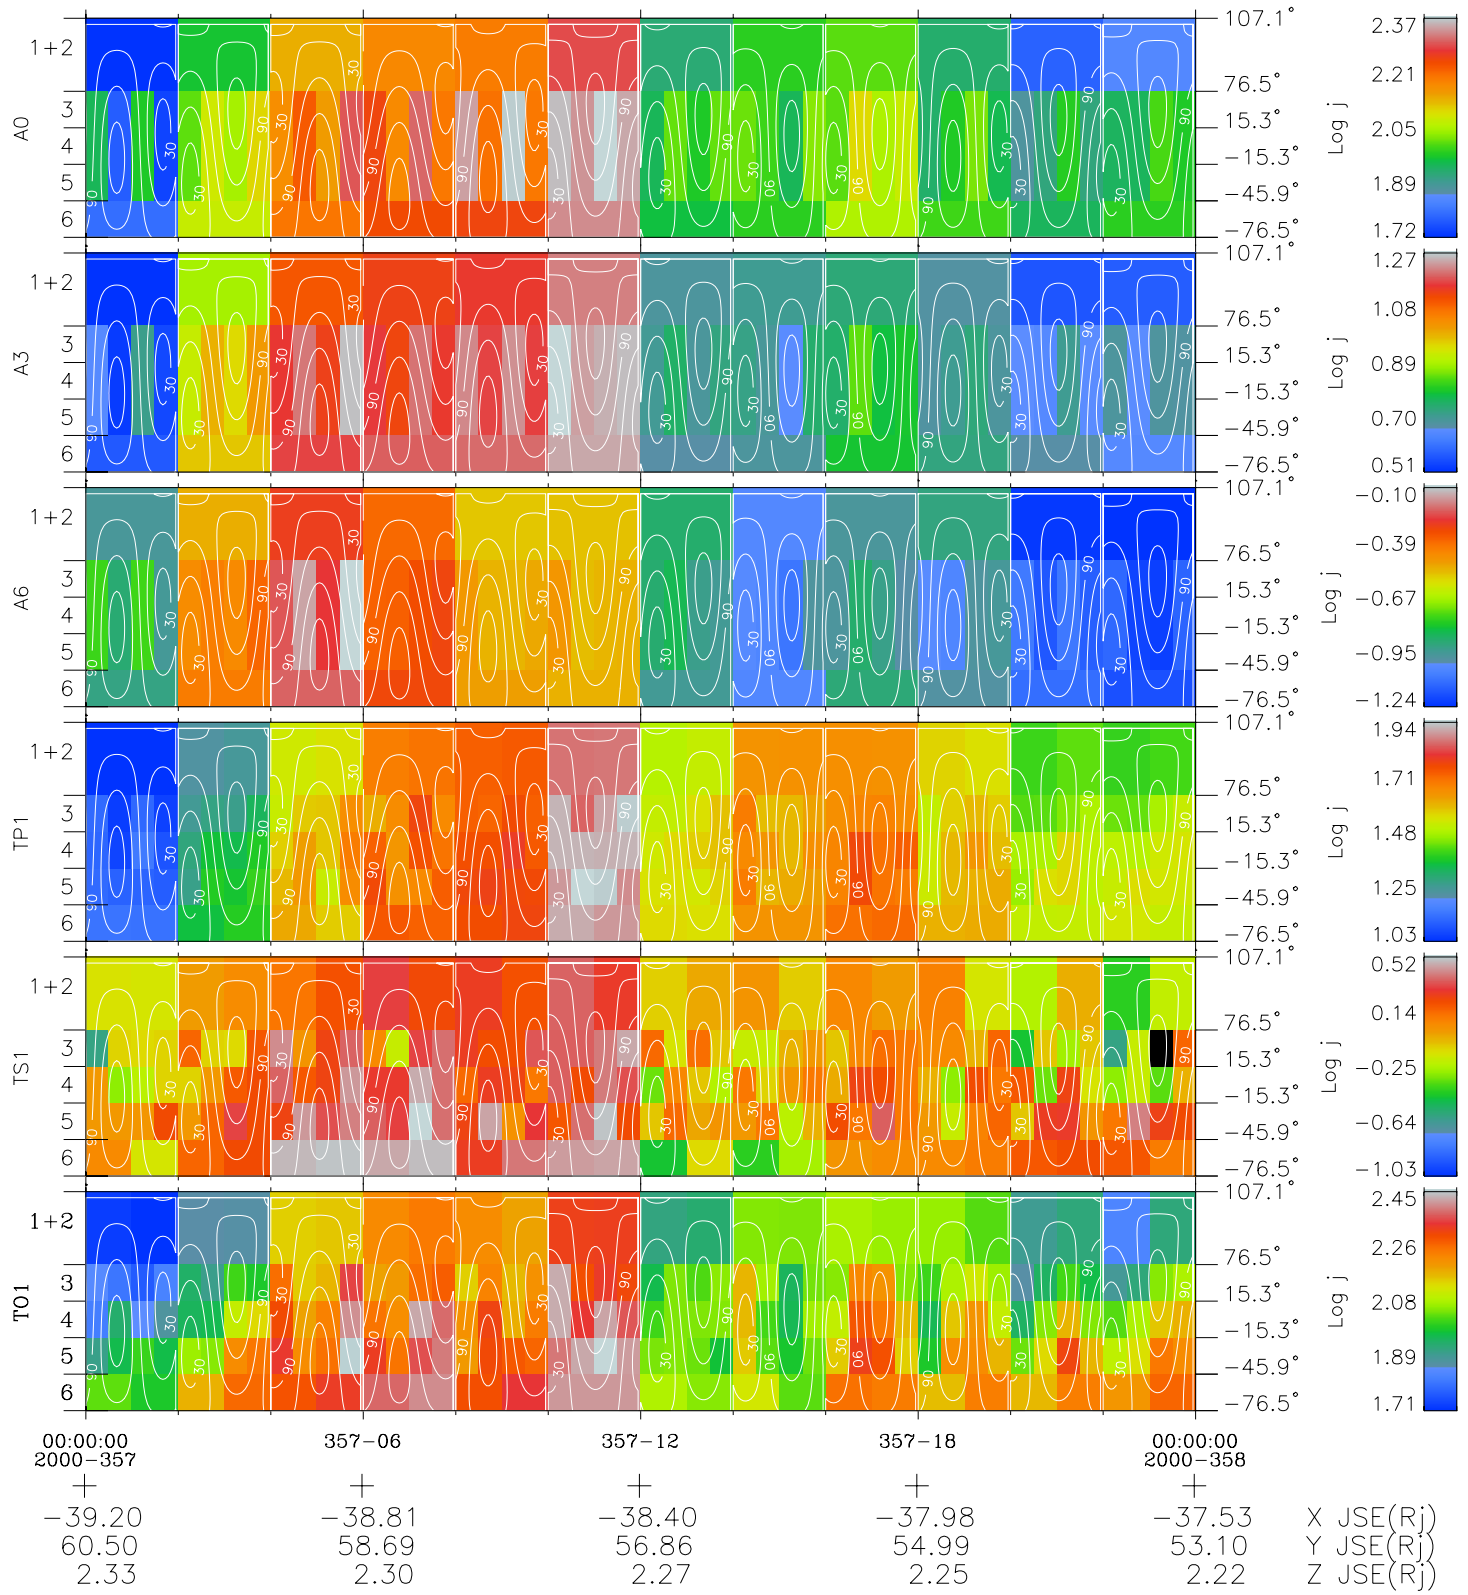

Galileo EPD Real Time All-Sky Anisotropies 00357

Software Version: RTSKY_FLUX V 1.20
 Data Production: 18-05-01
 Plot Production: Mon Sep 17 19:55:44 2001
 Color File: wondr3
 Geofactor File: 1.1

◇ = Jupiter look direction
 □ = Corotation look direction