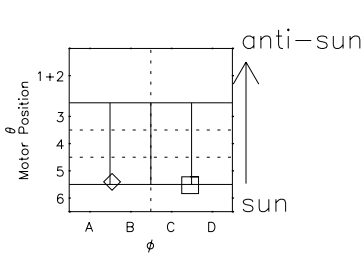

Galileo EPD Real Time All-Sky Anisotropies 00357

Software Version: RTSKY_FLUX V 1.20
 Data Production: 18-05-01
 Plot Production: Mon Sep 17 19:55:44 2001
 Color File: wondr3
 Geofactor File: 1.1

◇ = Jupiter look direction
 □ = Corotation look direction