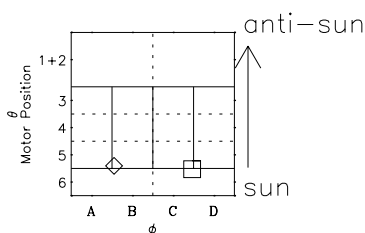

# Galileo EPD Real-Time Six-Sector 00357

Software Version: RTLINE\_R6 V 1.20  
Data Production: 18-05-01  
Plot Production: Mon Sep 17 19:57:25 2001

◇ = Jupiter look direction  
□ = Corotation look direction