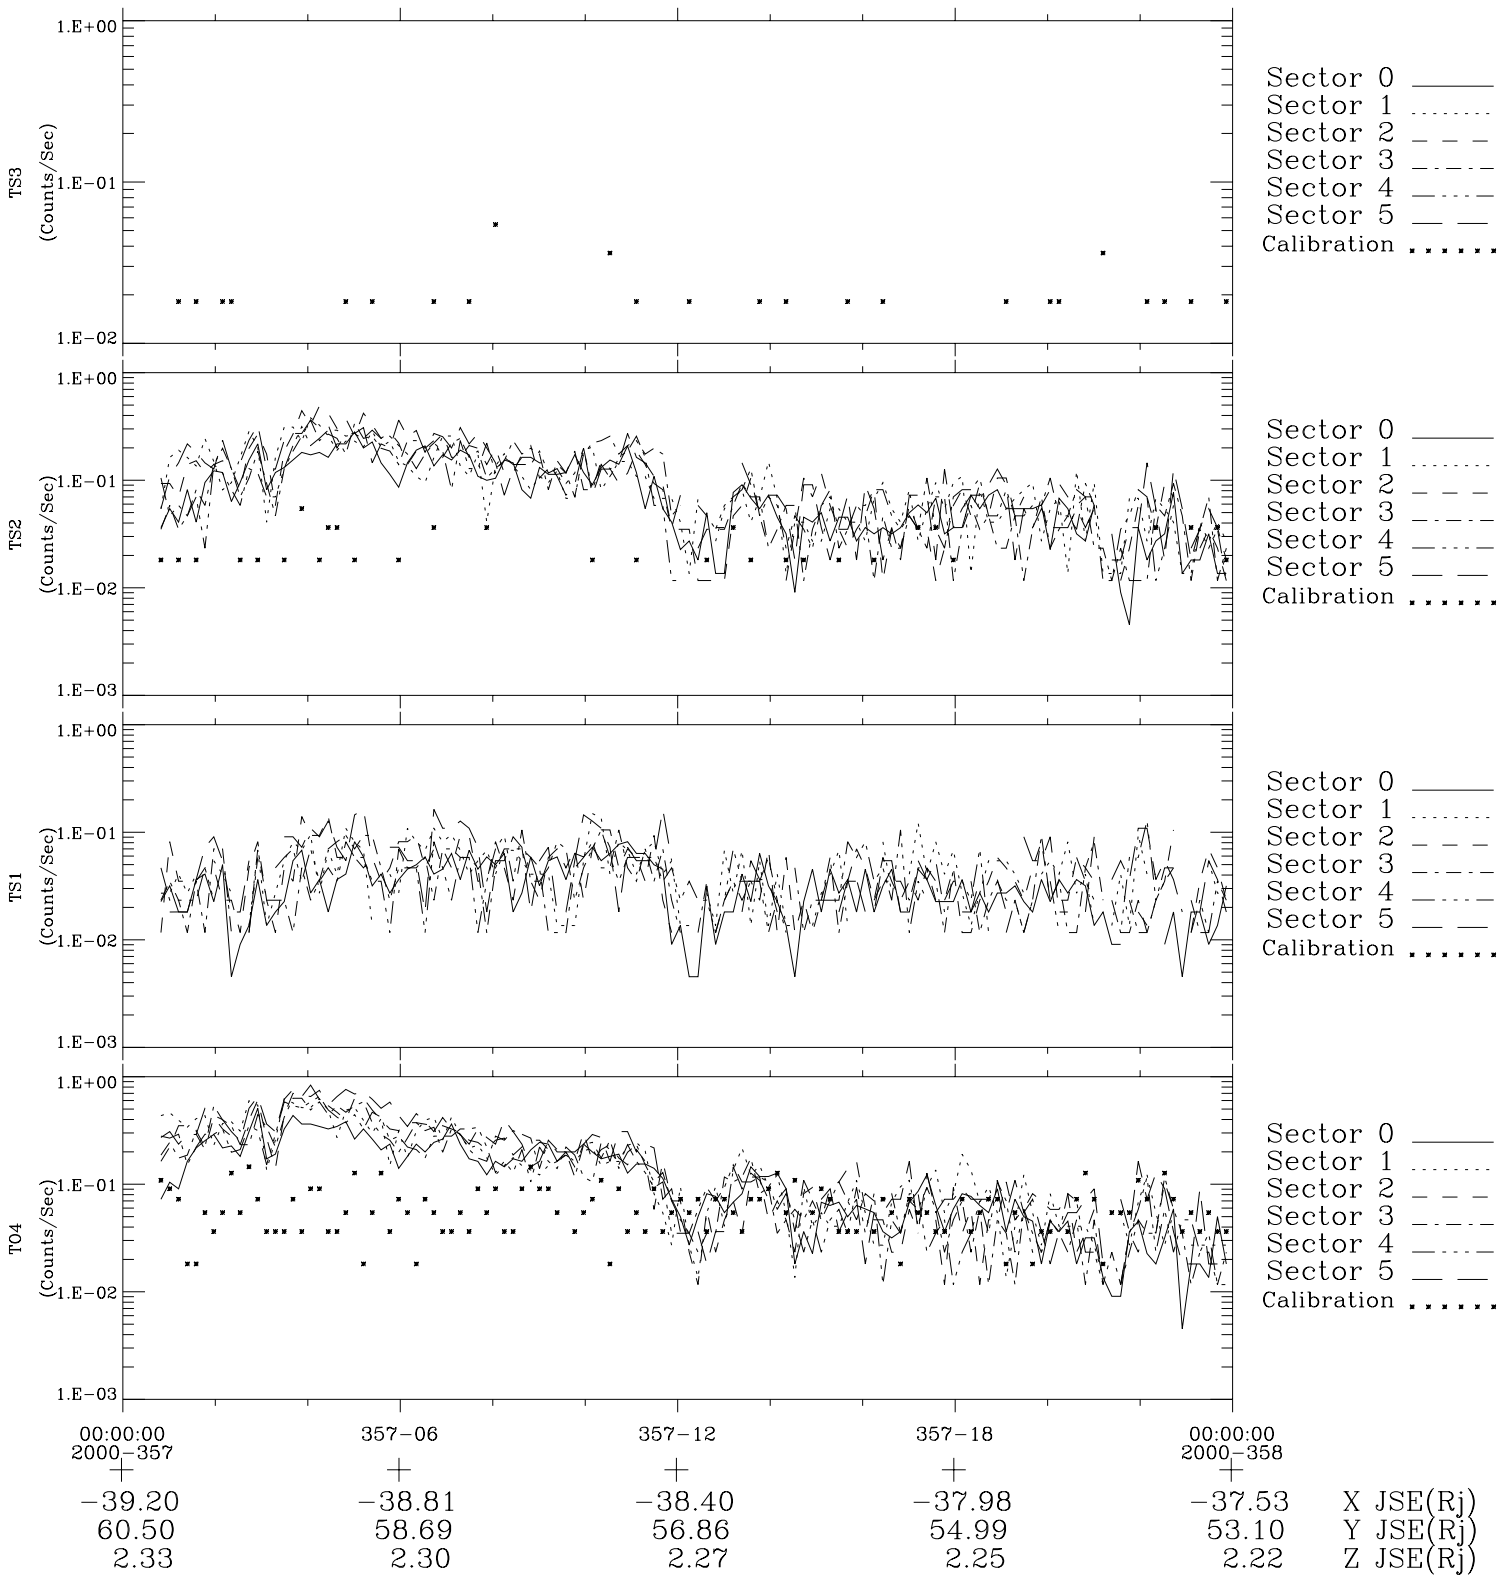

# Galileo EPD Real-Time Six-Sector 00357

Software Version: RTLINE\_R6 V 1.20  
Data Production: 18-05-01  
Plot Production: Mon Sep 17 19:57:25 2001

◇ = Jupiter look direction  
□ = Corotation look direction