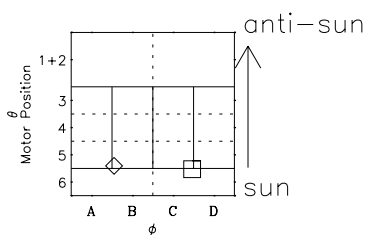

Galileo EPD Real-Time Six-Sector 00357

Software Version: RTLINE_R6 V 1.20
Data Production: 18-05-01
Plot Production: Mon Sep 17 19:57:24 2001

◇ = Jupiter look direction
□ = Corotation look direction