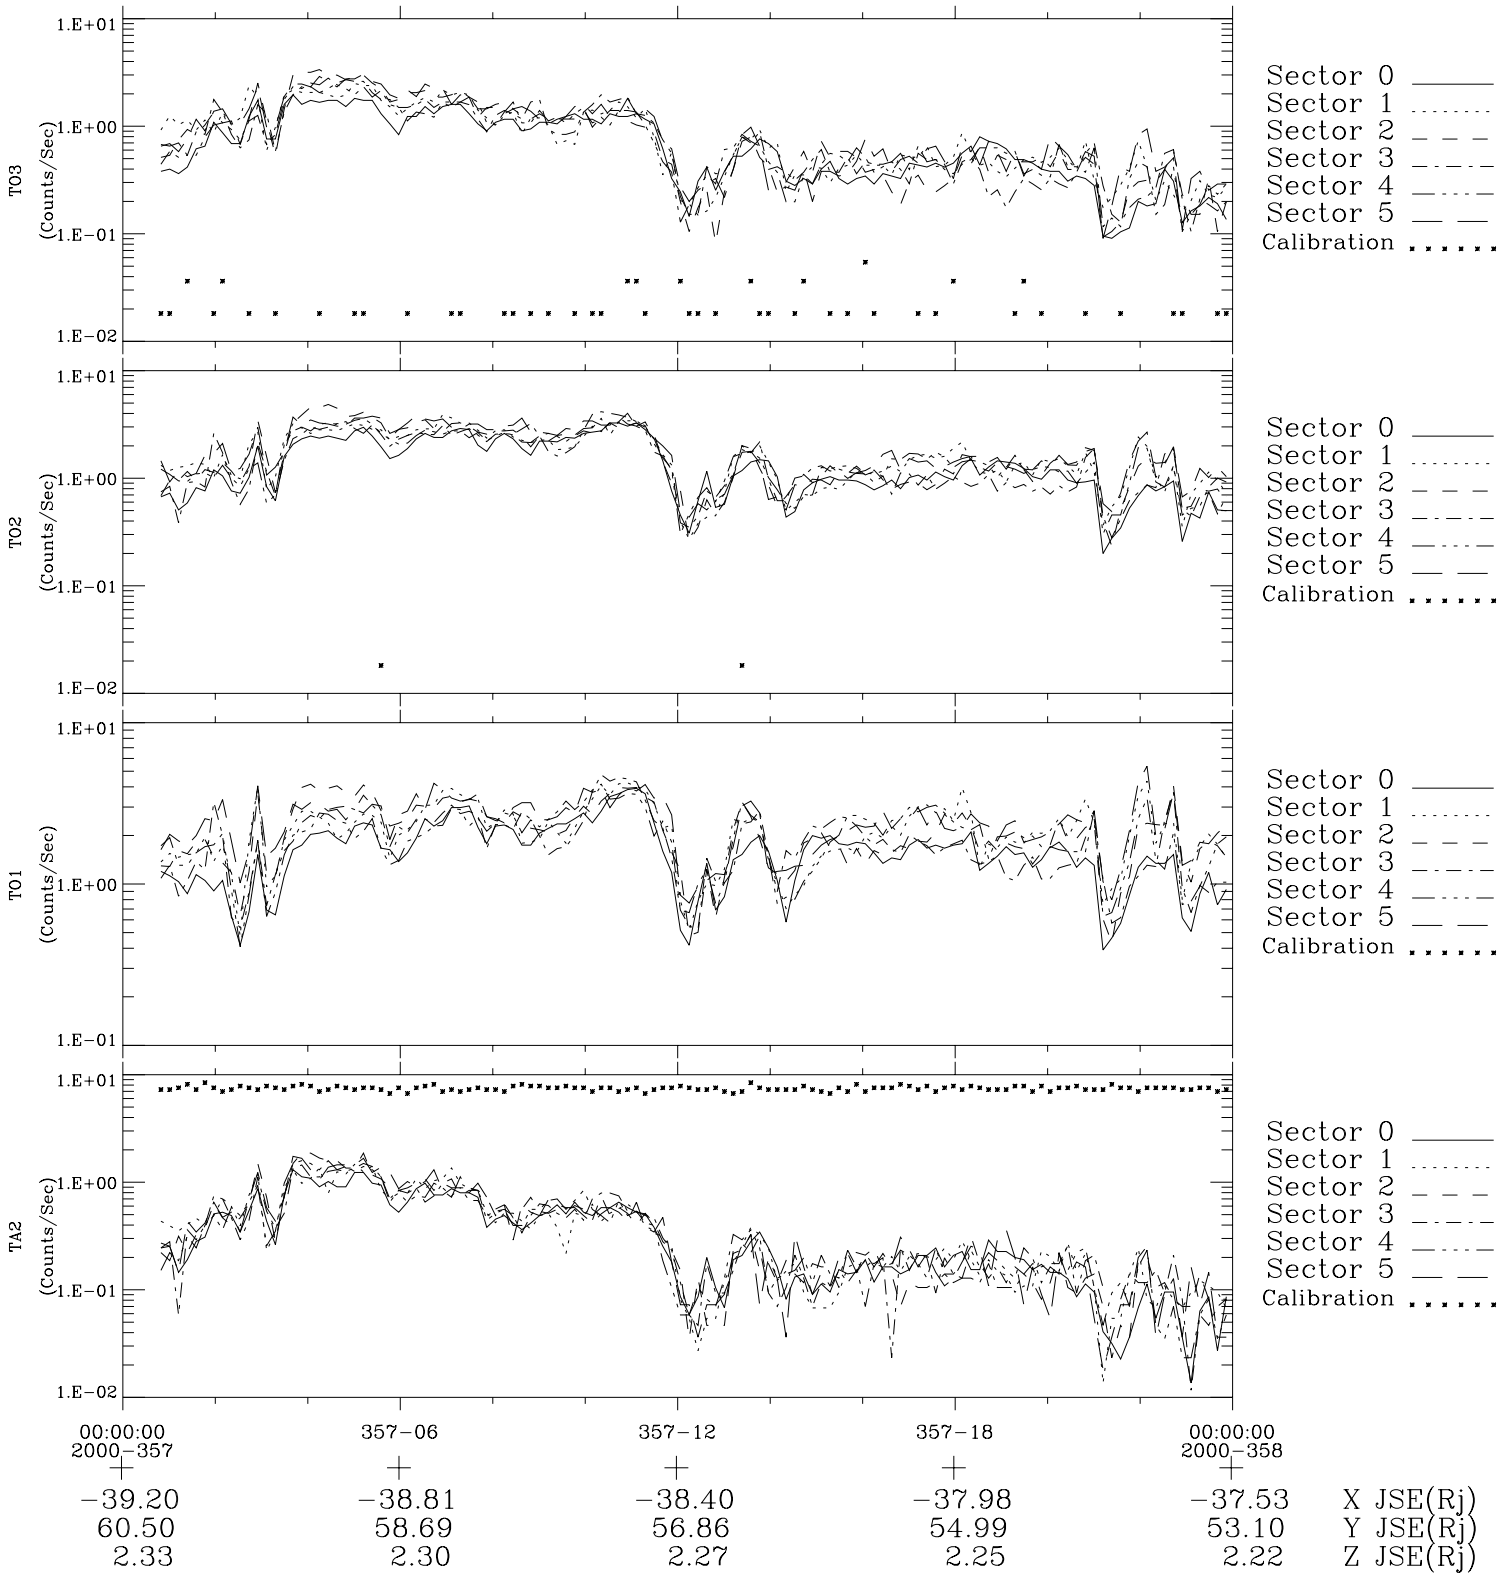

Galileo EPD Real-Time Six-Sector 00357

Software Version: RTLINE_R6 V 1.20
Data Production: 18-05-01
Plot Production: Mon Sep 17 19:57:24 2001

◇ = Jupiter look direction
□ = Corotation look direction