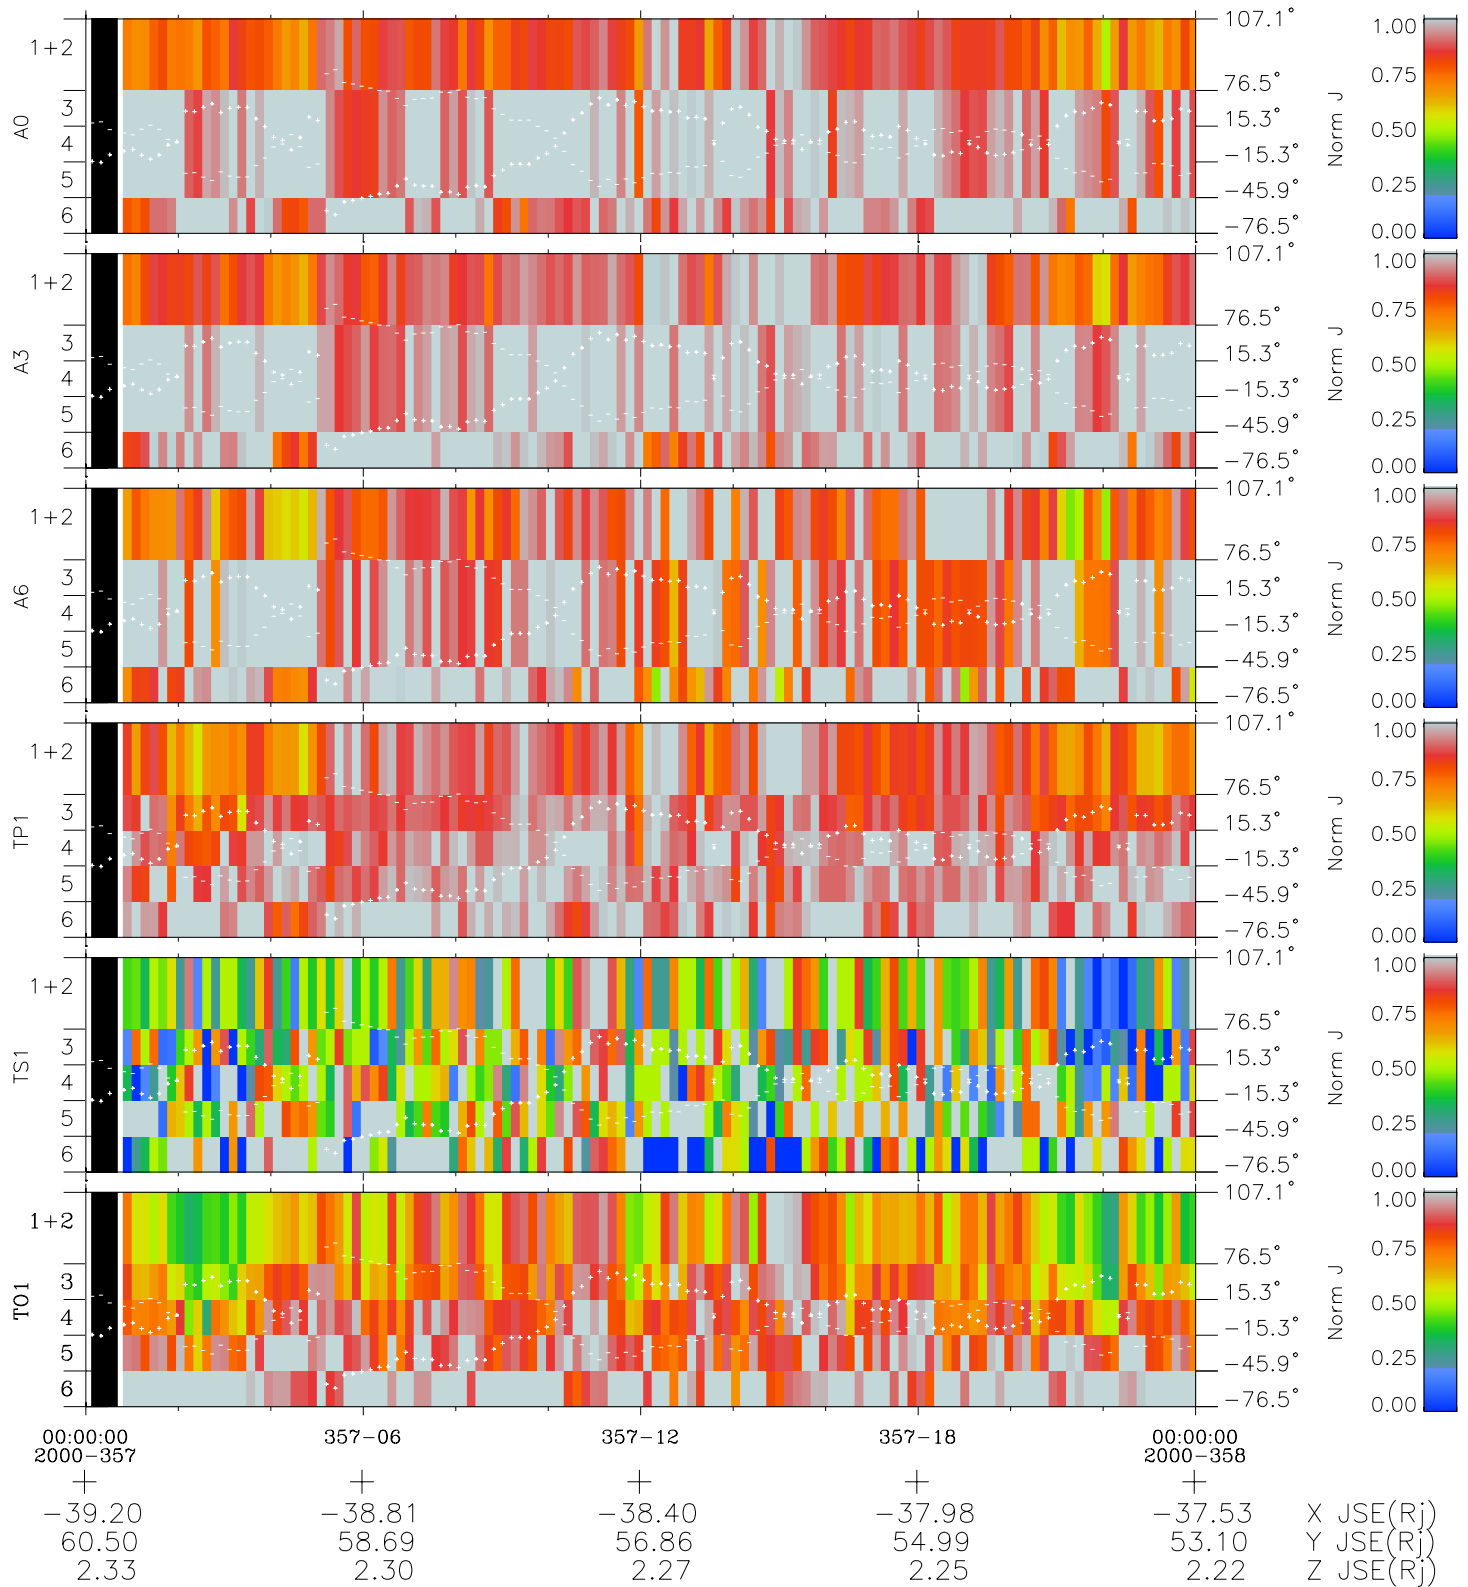

Galileo EPD Real Elevation Anisotropies 00357

Software Version: RTELEV_NORM V 1.20
 Data Production: 18-05-01
 Plot Production: Mon Sep 17 19:56:33 2001
 Color File: wondr3
 Geofactor File: 1.1

- ◇ = Jupiter look direction
- = Corotation look direction