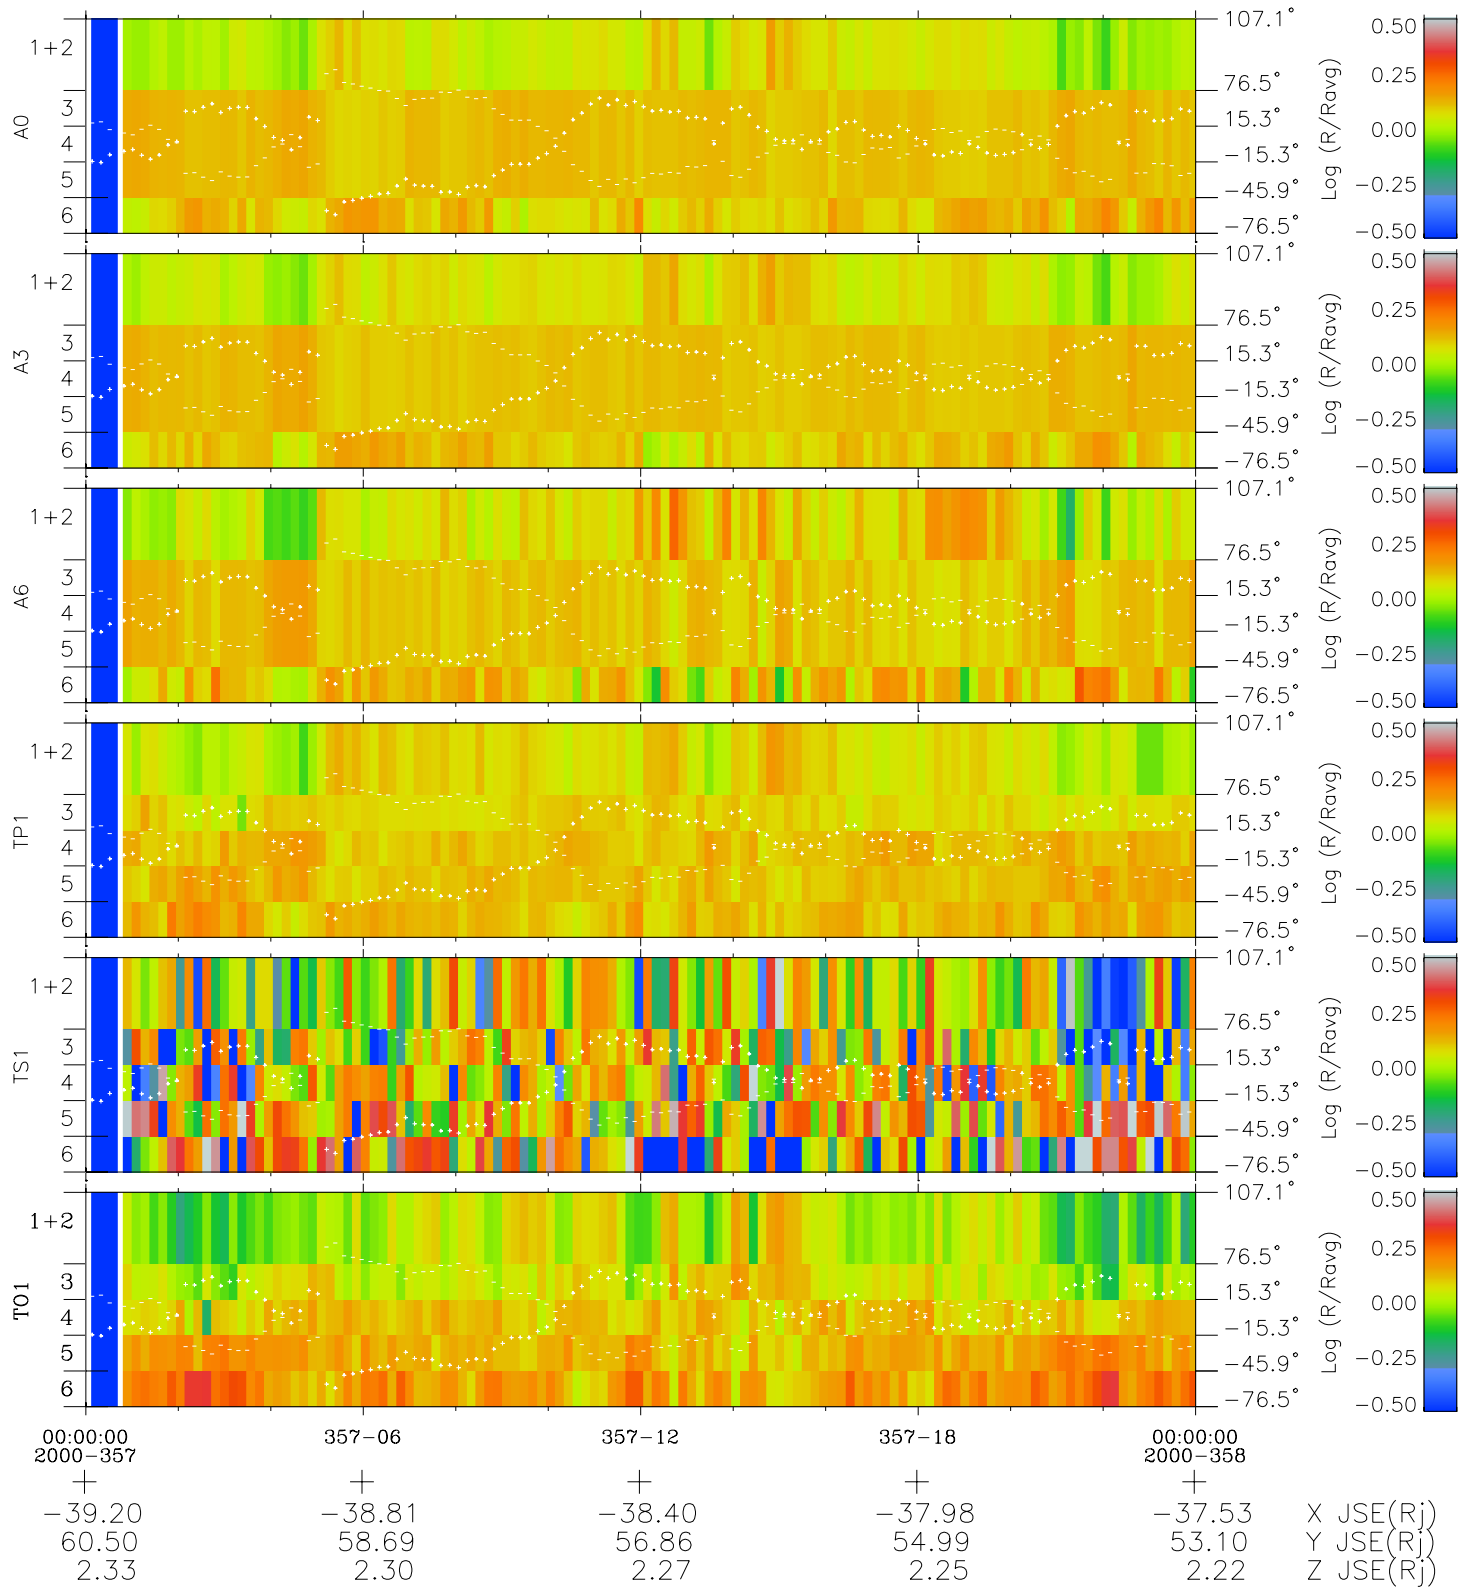

Galileo EPD Real Elevation Anisotropies 00357

Software Version: RTELEV_MEAN V 1.20
 Data Production: 18-05-01
 Plot Production: Mon Sep 17 19:56:11 2001
 Color File: wondr3
 Geofactor File: 1.1

- ◇ = Jupiter look direction
- = Corotation look direction