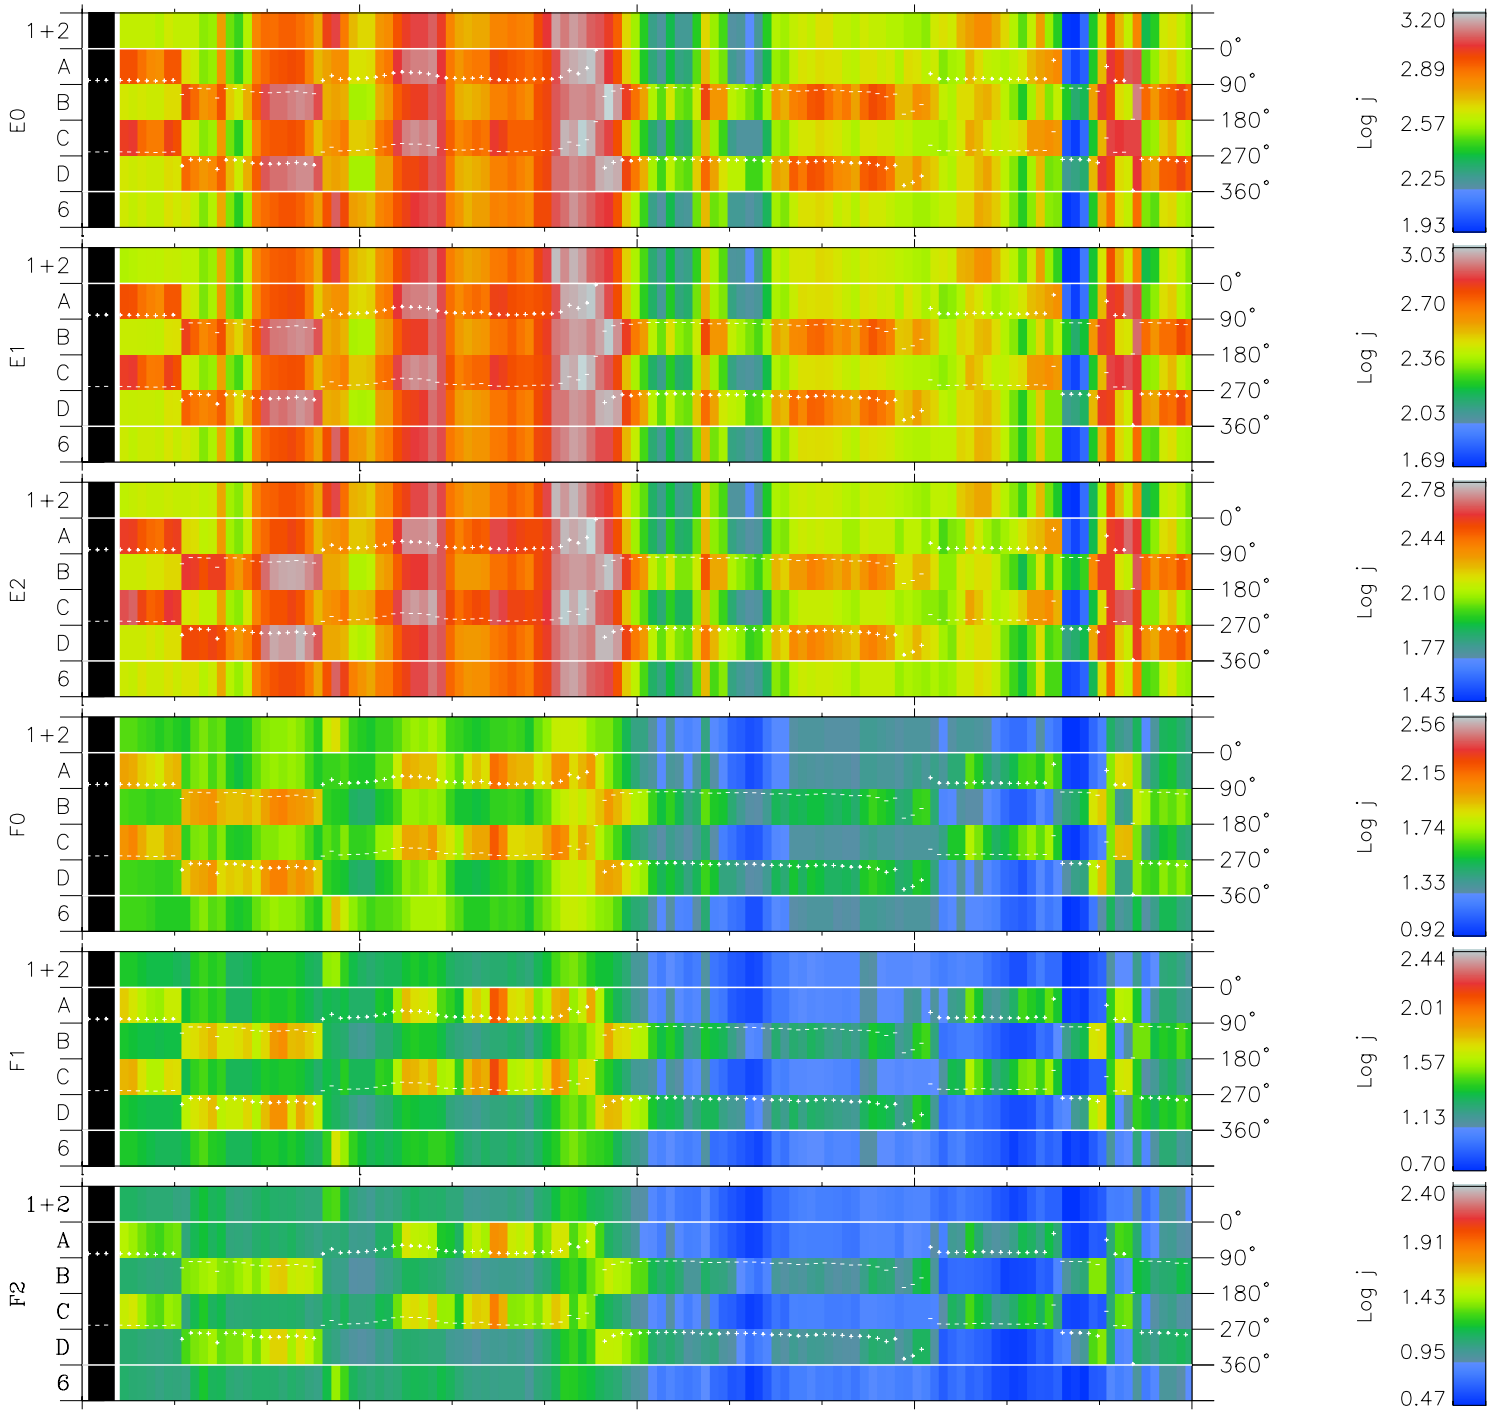

Galileo EPD Real Time Azimuth Anisotropies 00357

Software Version: RTAZIM_FLUX V 1.20
Data Production: 18-05-01
Plot Production: Mon Sep 17 19:57:00 2001
Color File: wondr3
Geofactor File: 1.1

00:00:00 2000-357	357-06	357-12	357-18	00:00:00 2000-358	X JSE(R _j)
+	+	+	+	+	
-39.20	-38.81	-38.40	-37.98	-37.53	Y JSE(R _j)
60.50	58.69	56.86	54.99	53.10	Z JSE(R _j)
2.33	2.30	2.27	2.25	2.22	

◇ = Jupiter look direction
□ = Corotation look direction