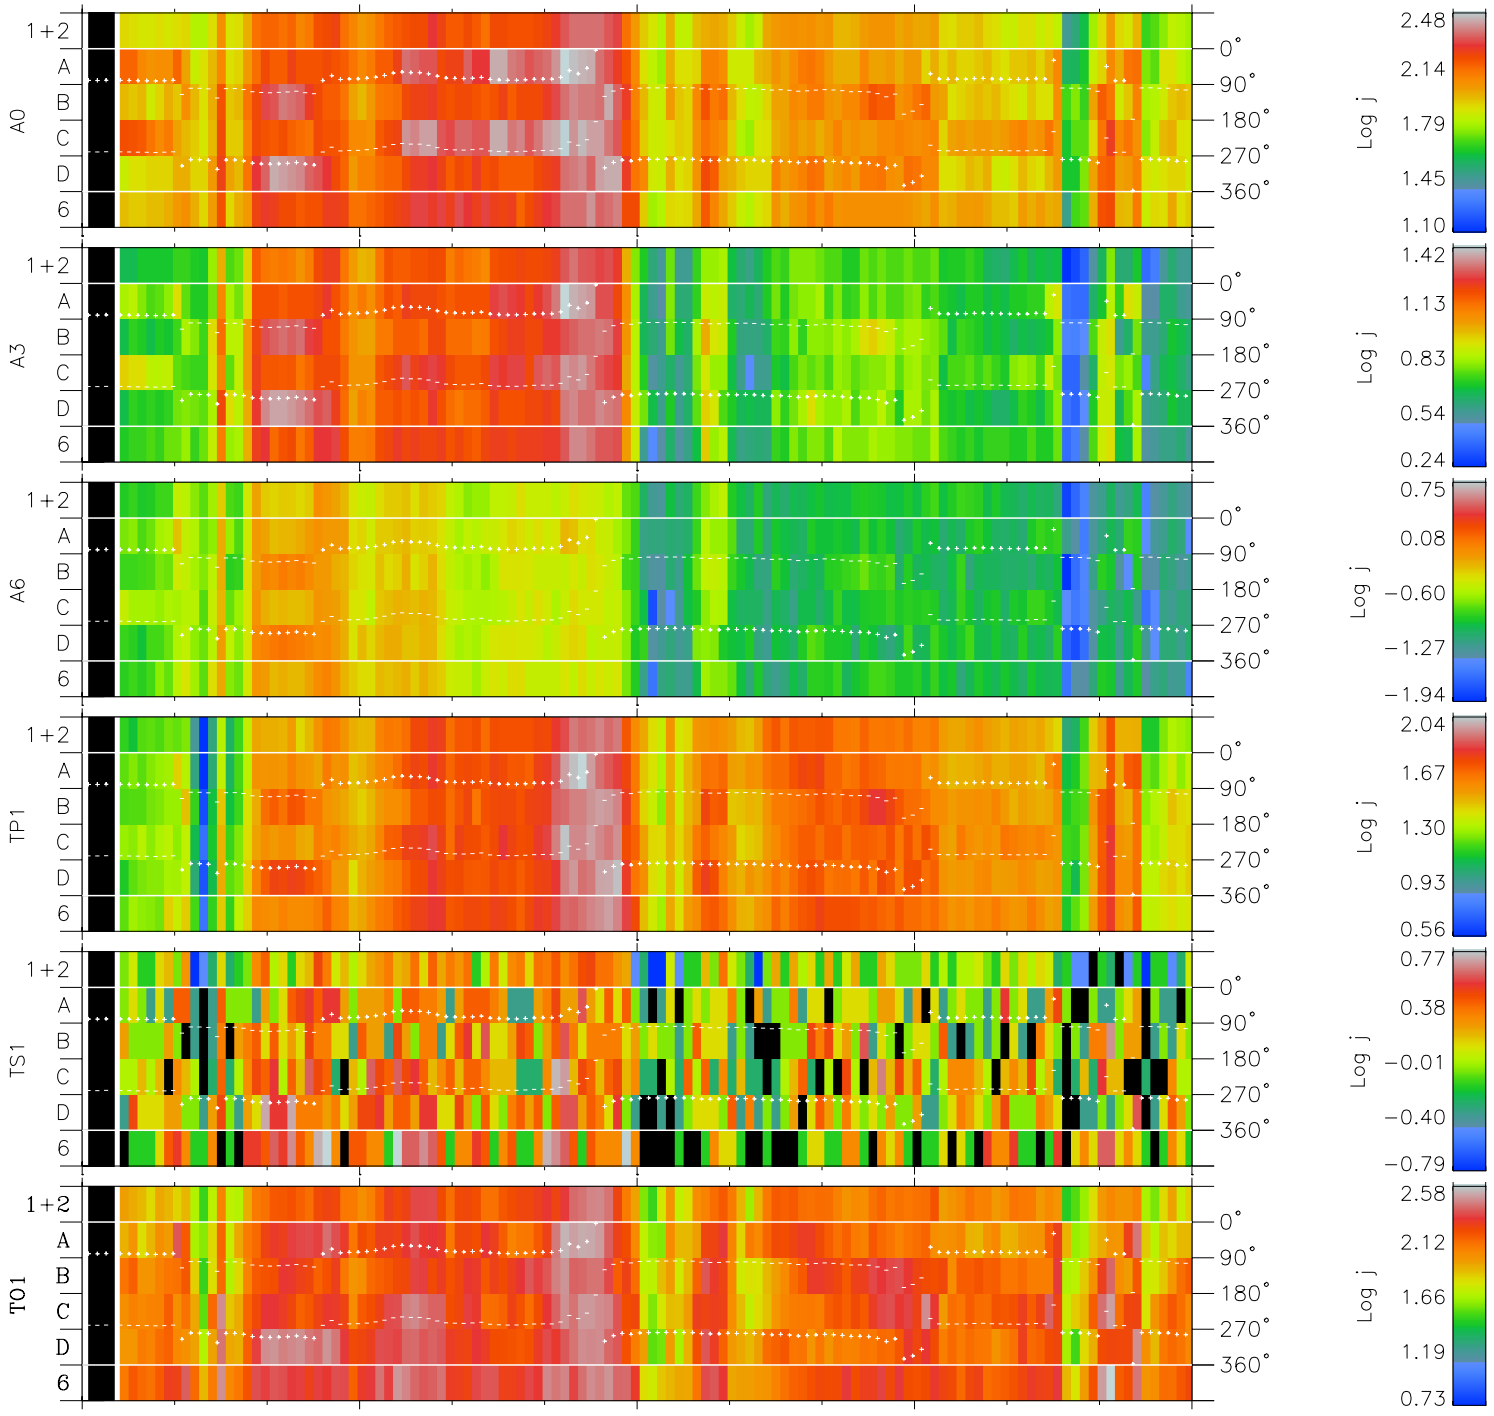

Galileo EPD Real Time Azimuth Anisotropies 00357

Software Version: RTAZIM_FLUX V 1.20
Data Production: 18-05-01
Plot Production: Mon Sep 17 19:56:56 2001
Color File: wondr3
Geofactor File: 1.1

| 00:00:00 2000-357 | 357-06 | 357-12 | 357-18 | 00:00:00 2000-358 | X JSE(R _j) |
|----------------------|--------|--------|--------|----------------------|------------------------|
| + | + | + | + | + | |
| -39.20 | -38.81 | -38.40 | -37.98 | -37.53 | Y JSE(R _j) |
| 60.50 | 58.69 | 56.86 | 54.99 | 53.10 | Z JSE(R _j) |
| 2.33 | 2.30 | 2.27 | 2.25 | 2.22 | |

◇ = Jupiter look direction
□ = Corotation look direction