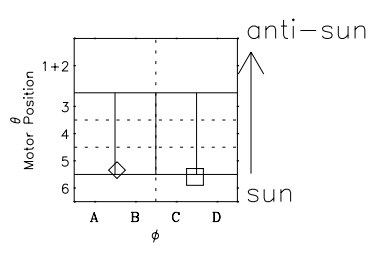

Galileo EPD Real Time Omni Spectrum 00356

Software Version: RTSPEC_OMNI V 1.20
 Data Production: 18-05-01
 Plot Production: Mon Sep 17 19:47:14 2001
 Color File: wondr3
 Geofactor File: 1.1

\diamond = Jupiter look direction
 \square = Corotation look direction