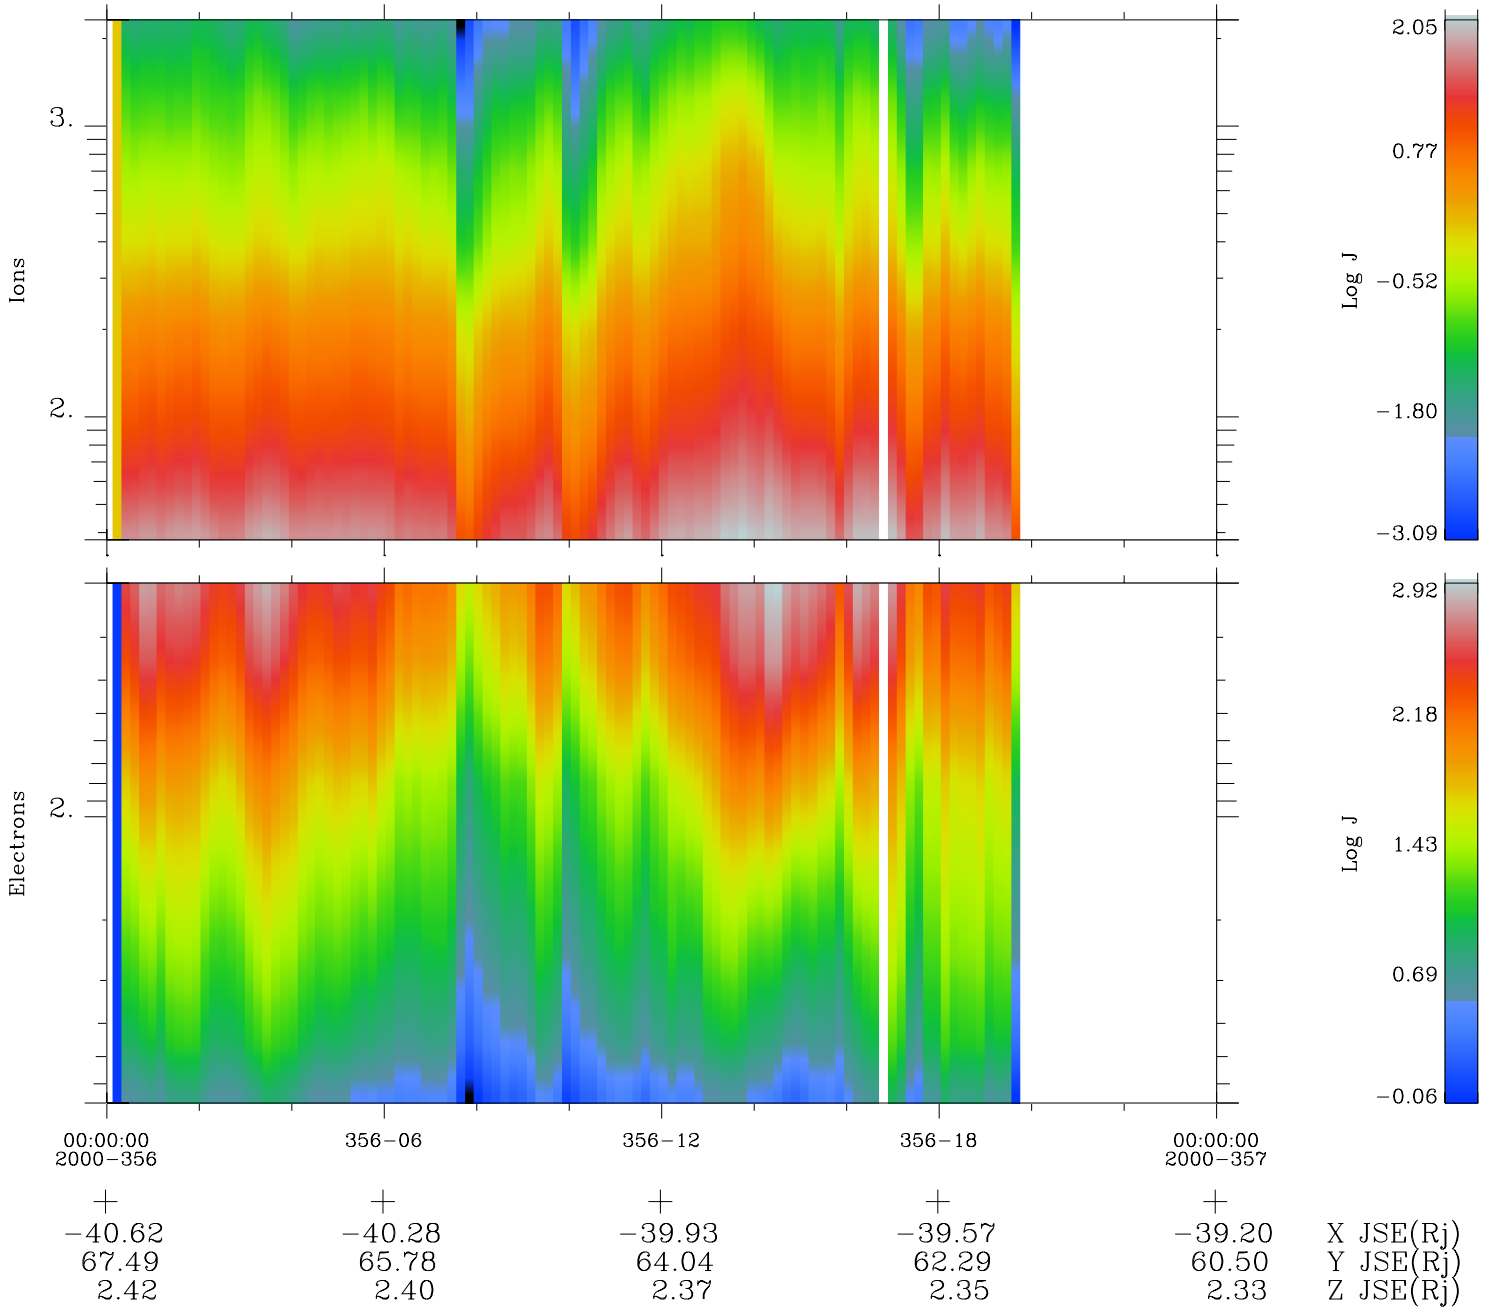

Galileo EPD Real Time Omni Spectrum 00356

Software Version: RTSPEC_OMNI V 1.20
 Data Production: 18-05-01
 Plot Production: Mon Sep 17 19:47:14 2001
 Color File: wondr3
 Geofactor File: 1.1

\diamond = Jupiter look direction
 \square = Corotation look direction