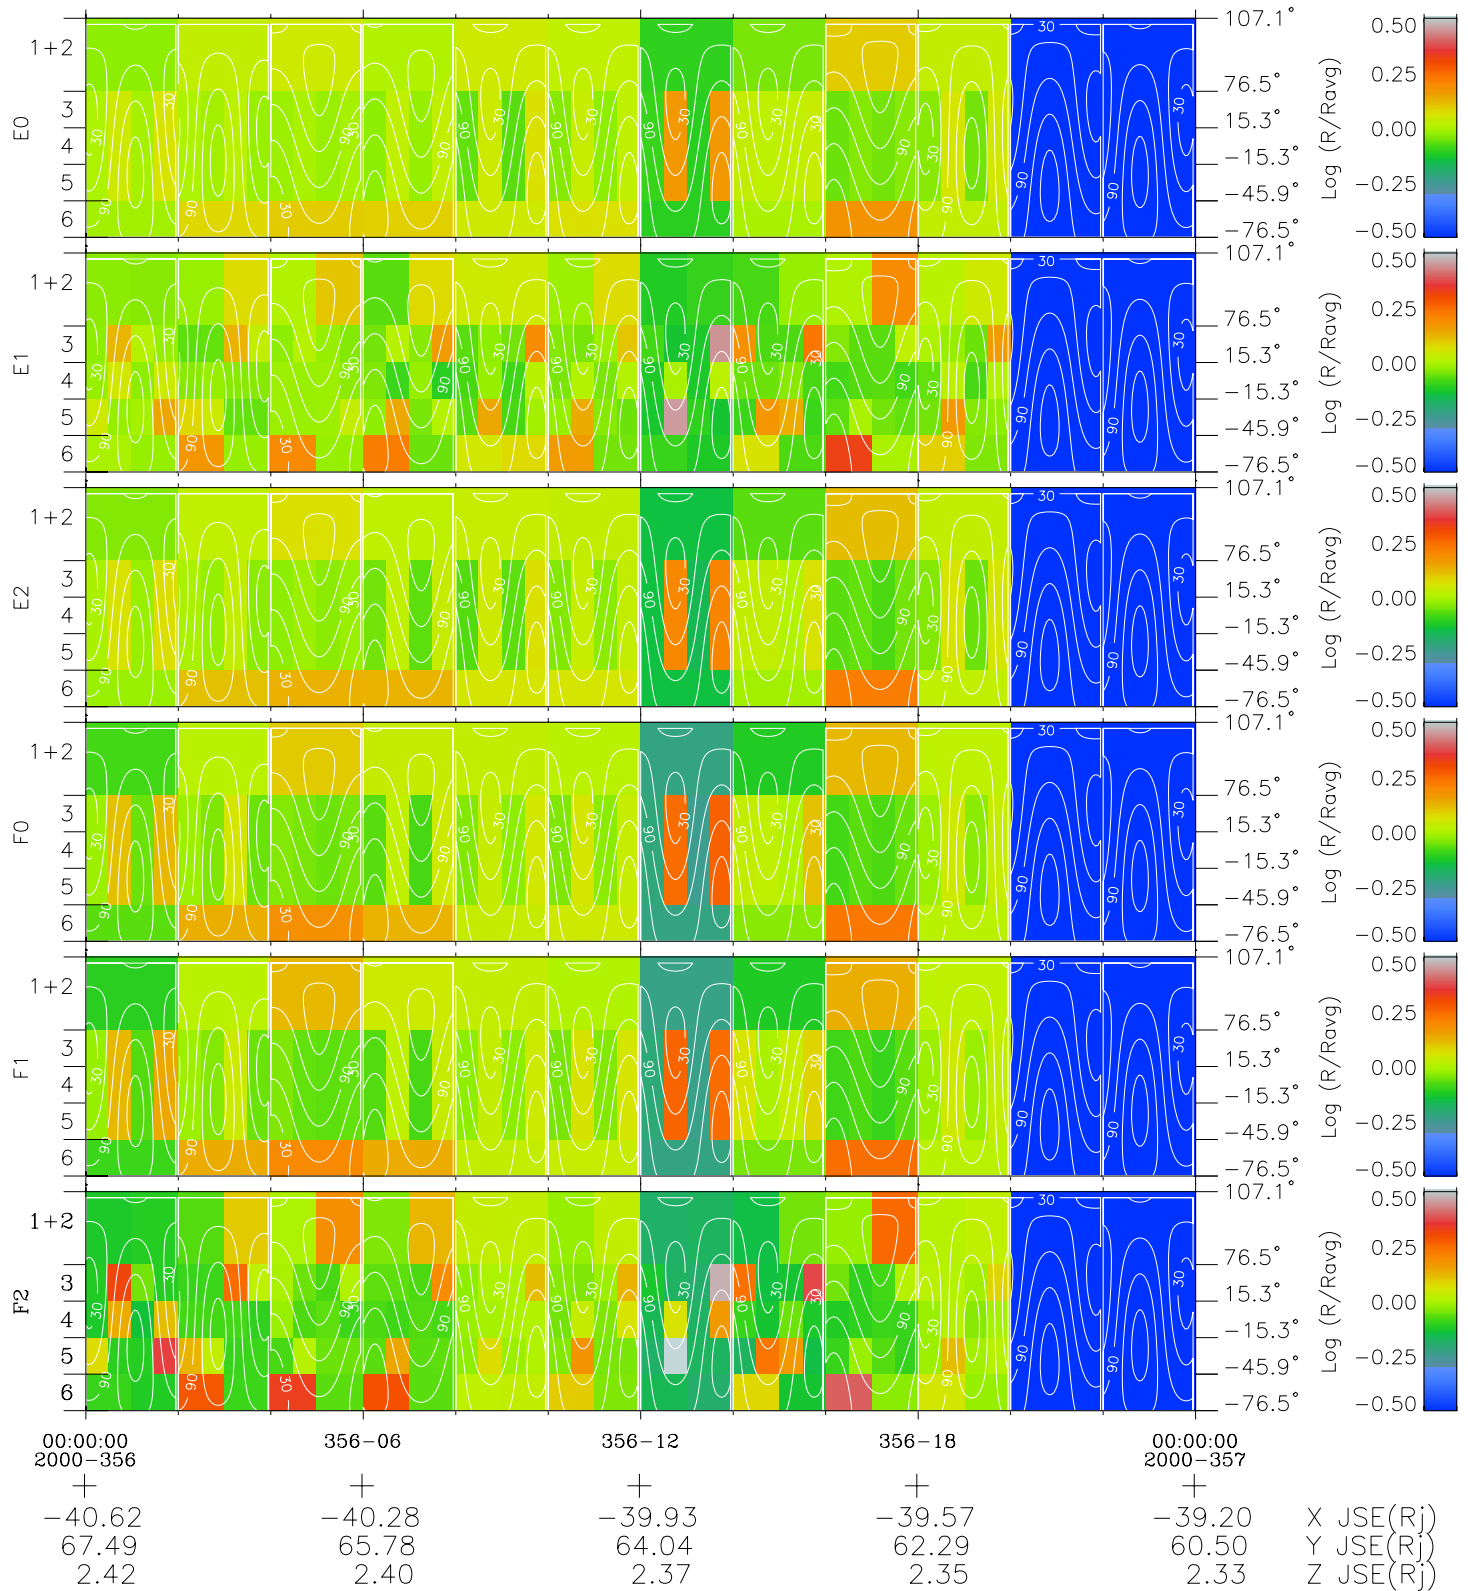

# Galileo EPD Real Time All-Sky Anisotropies 00356

Software Version: RTSKY\_MEAN V 1.20  
 Data Production: 18-05-01  
 Plot Production: Mon Sep 17 19:47:29 2001  
 Color File: wondr3  
 Geofactor File: 1.1

- ◇ = Jupiter look direction
- = Corotation look direction