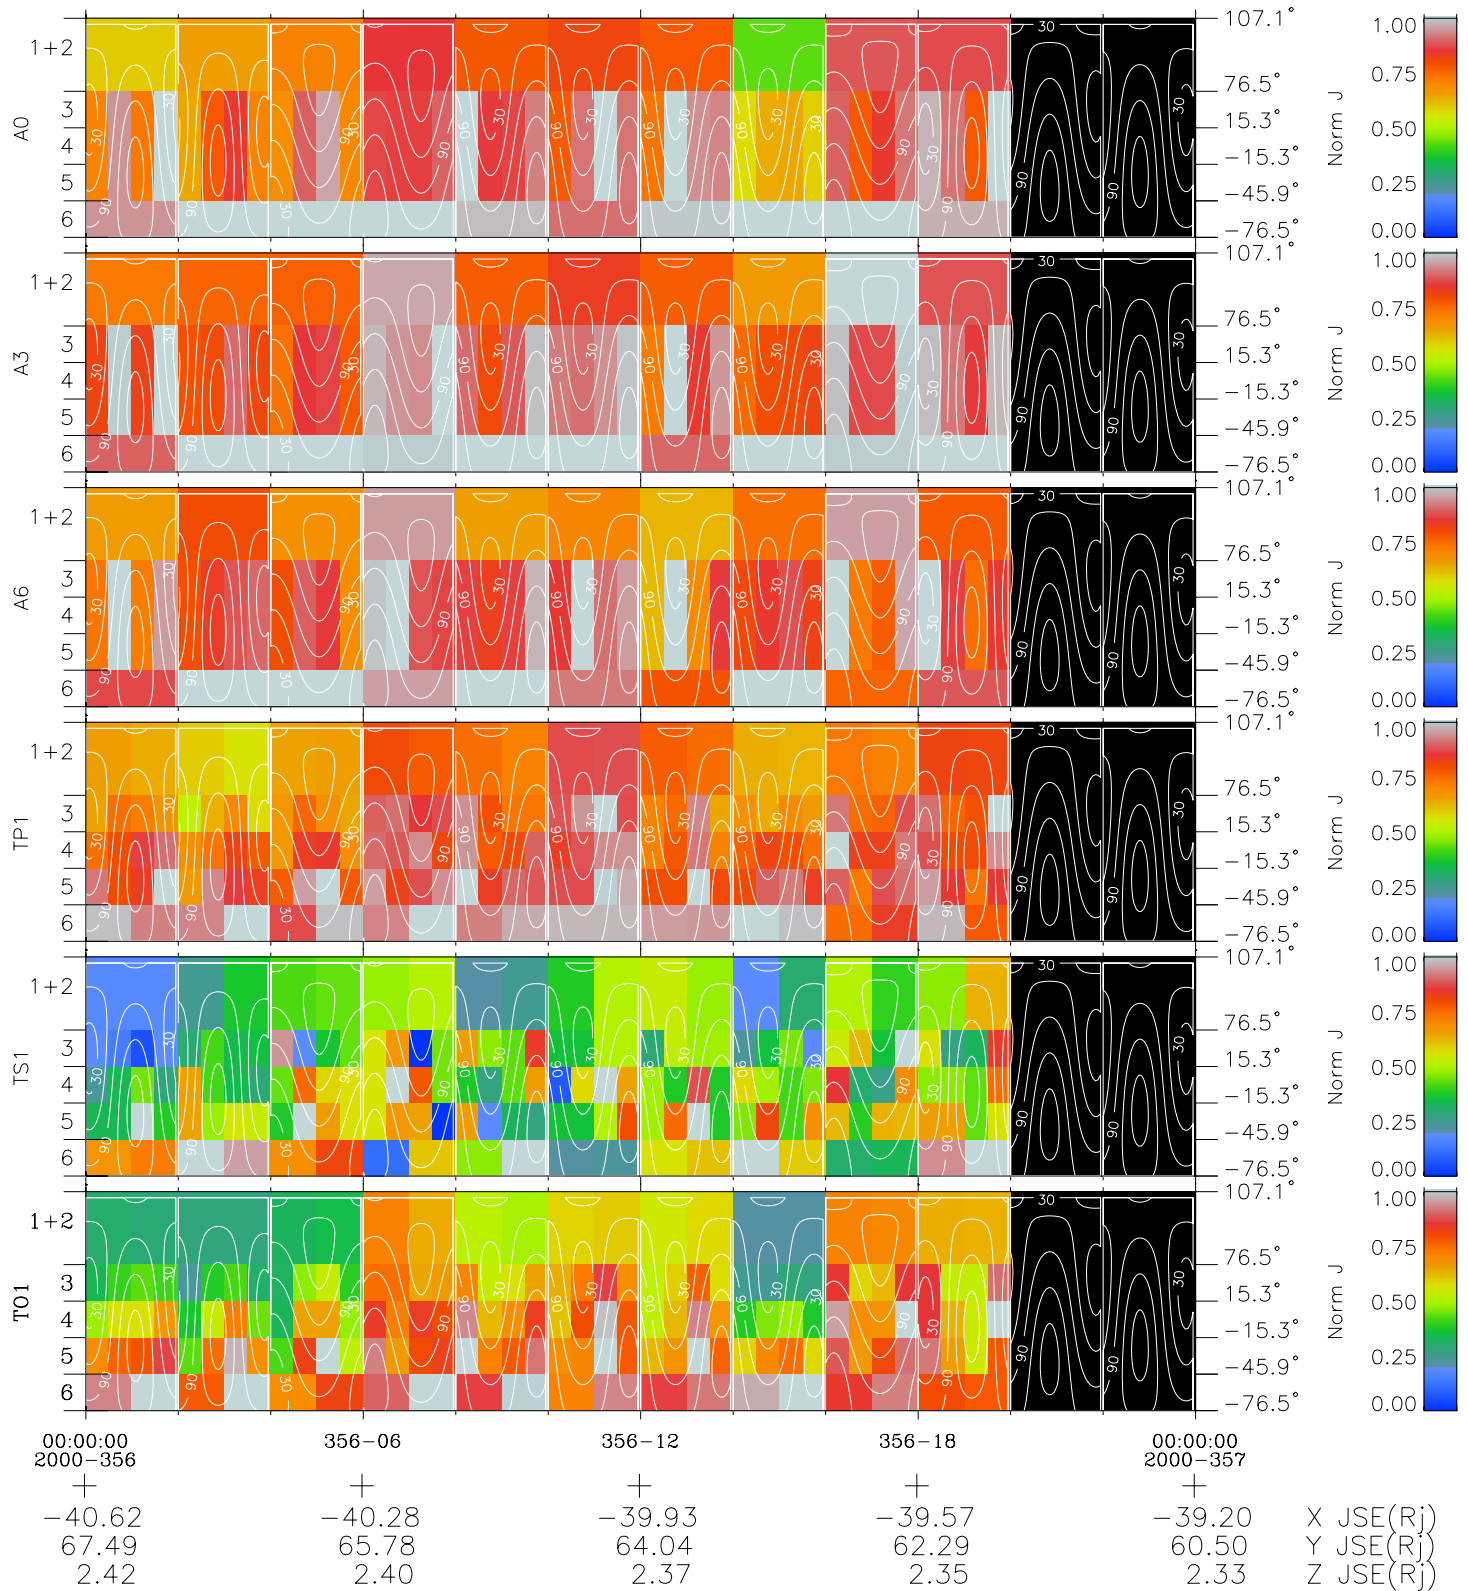

# Galileo EPD Real Time All-Sky Anisotropies 00356

Software Version: RTSKY\_NORM V 1.20  
 Data Production: 18-05-01  
 Plot Production: Mon Sep 17 19:47:51 2001  
 Color File: wondr3  
 Geofactor File: 1.1

- ◇ = Jupiter look direction
- = Corotation look direction