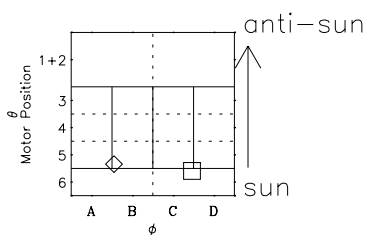

Galileo EPD Real-Time Six-Sector 00356

Software Version: RTLINE_R6 V 1.20
Data Production: 18-05-01
Plot Production: Mon Sep 17 19:49:17 2001

◇ = Jupiter look direction
□ = Corotation look direction