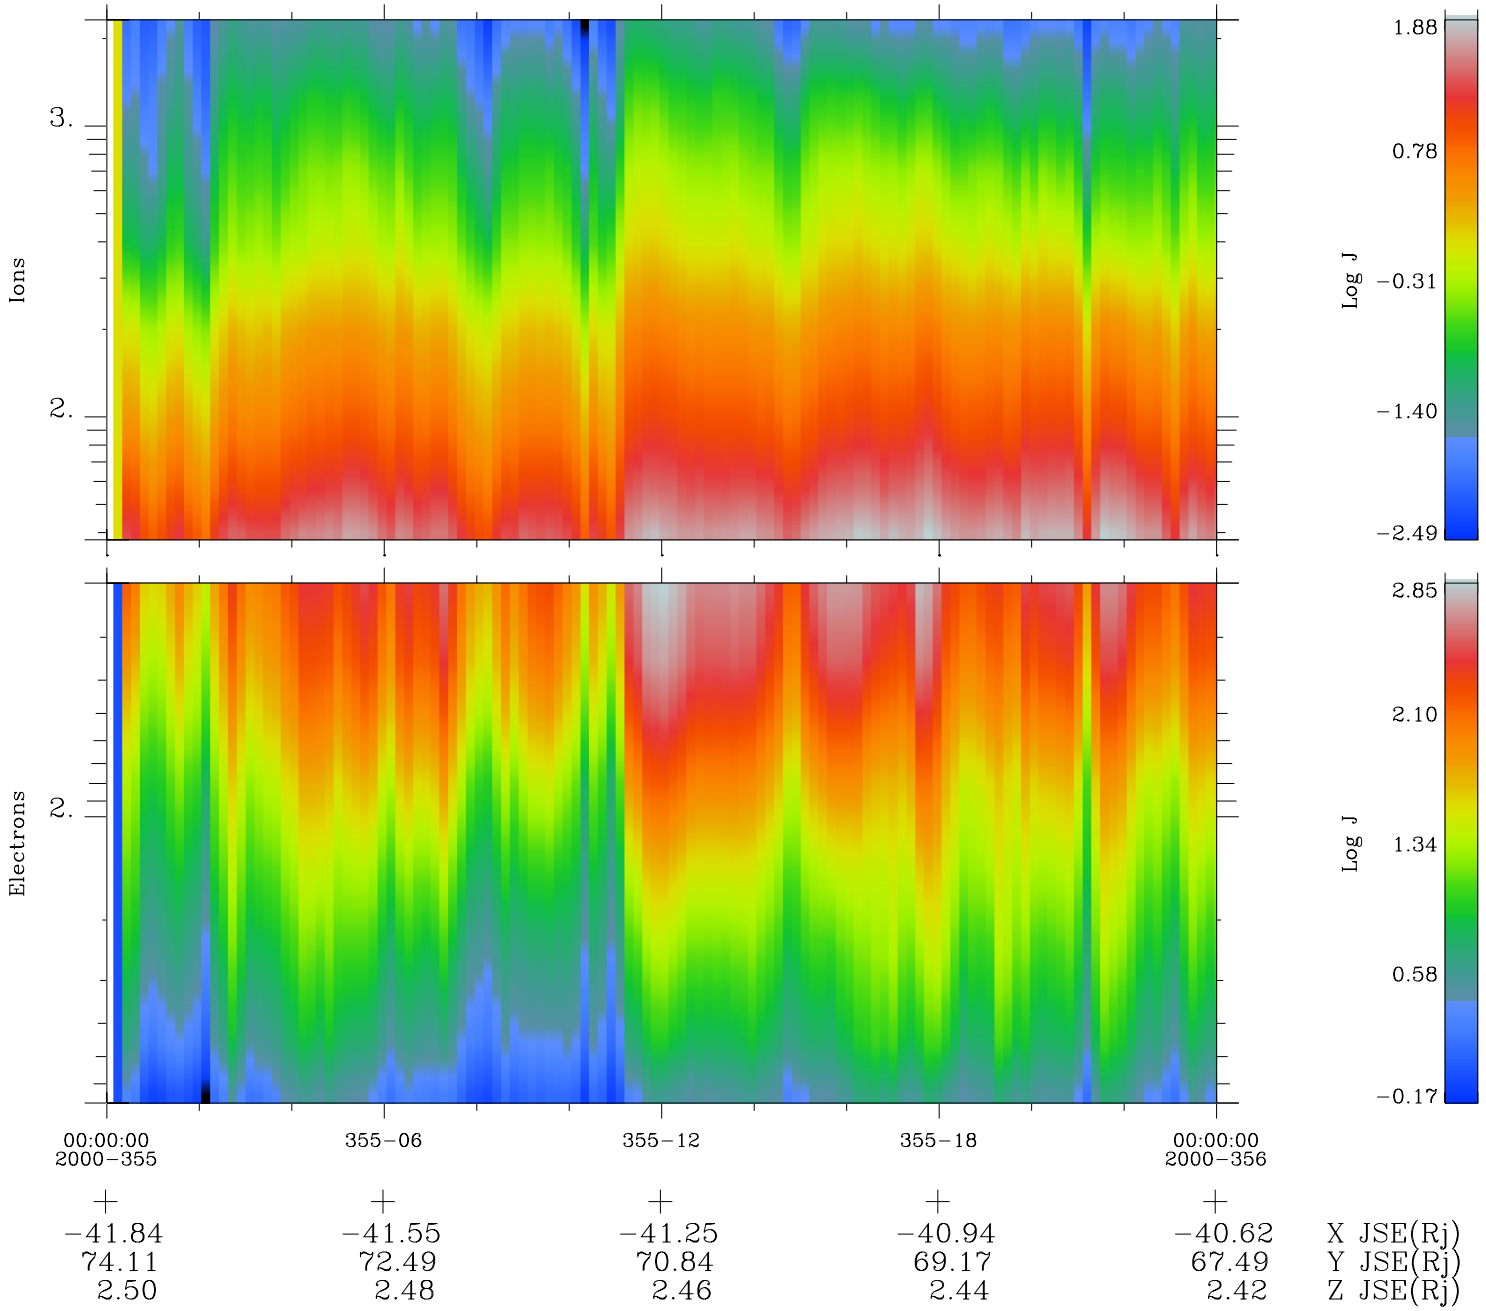

Galileo EPD Real Time Omni Spectrum 00355

Software Version: RTSPEC_OMNI V 1.20
 Data Production: 18-05-01
 Plot Production: Mon Sep 17 19:39:14 2001
 Color File: wondr3
 Geofactor File: 1.1

◇ = Jupiter look direction
 □ = Corotation look direction