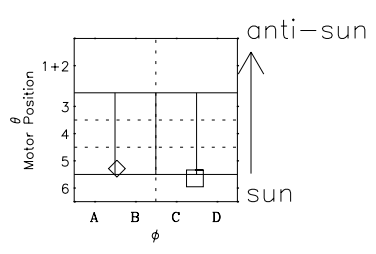

Galileo EPD Real Time Omni Spectrum 00355

Software Version: RTSPEC_OMNI V 1.20
 Data Production: 18-05-01
 Plot Production: Mon Sep 17 19:39:14 2001
 Color File: wondr3
 Geofactor File: 1.1

◇ = Jupiter look direction
 □ = Corotation look direction