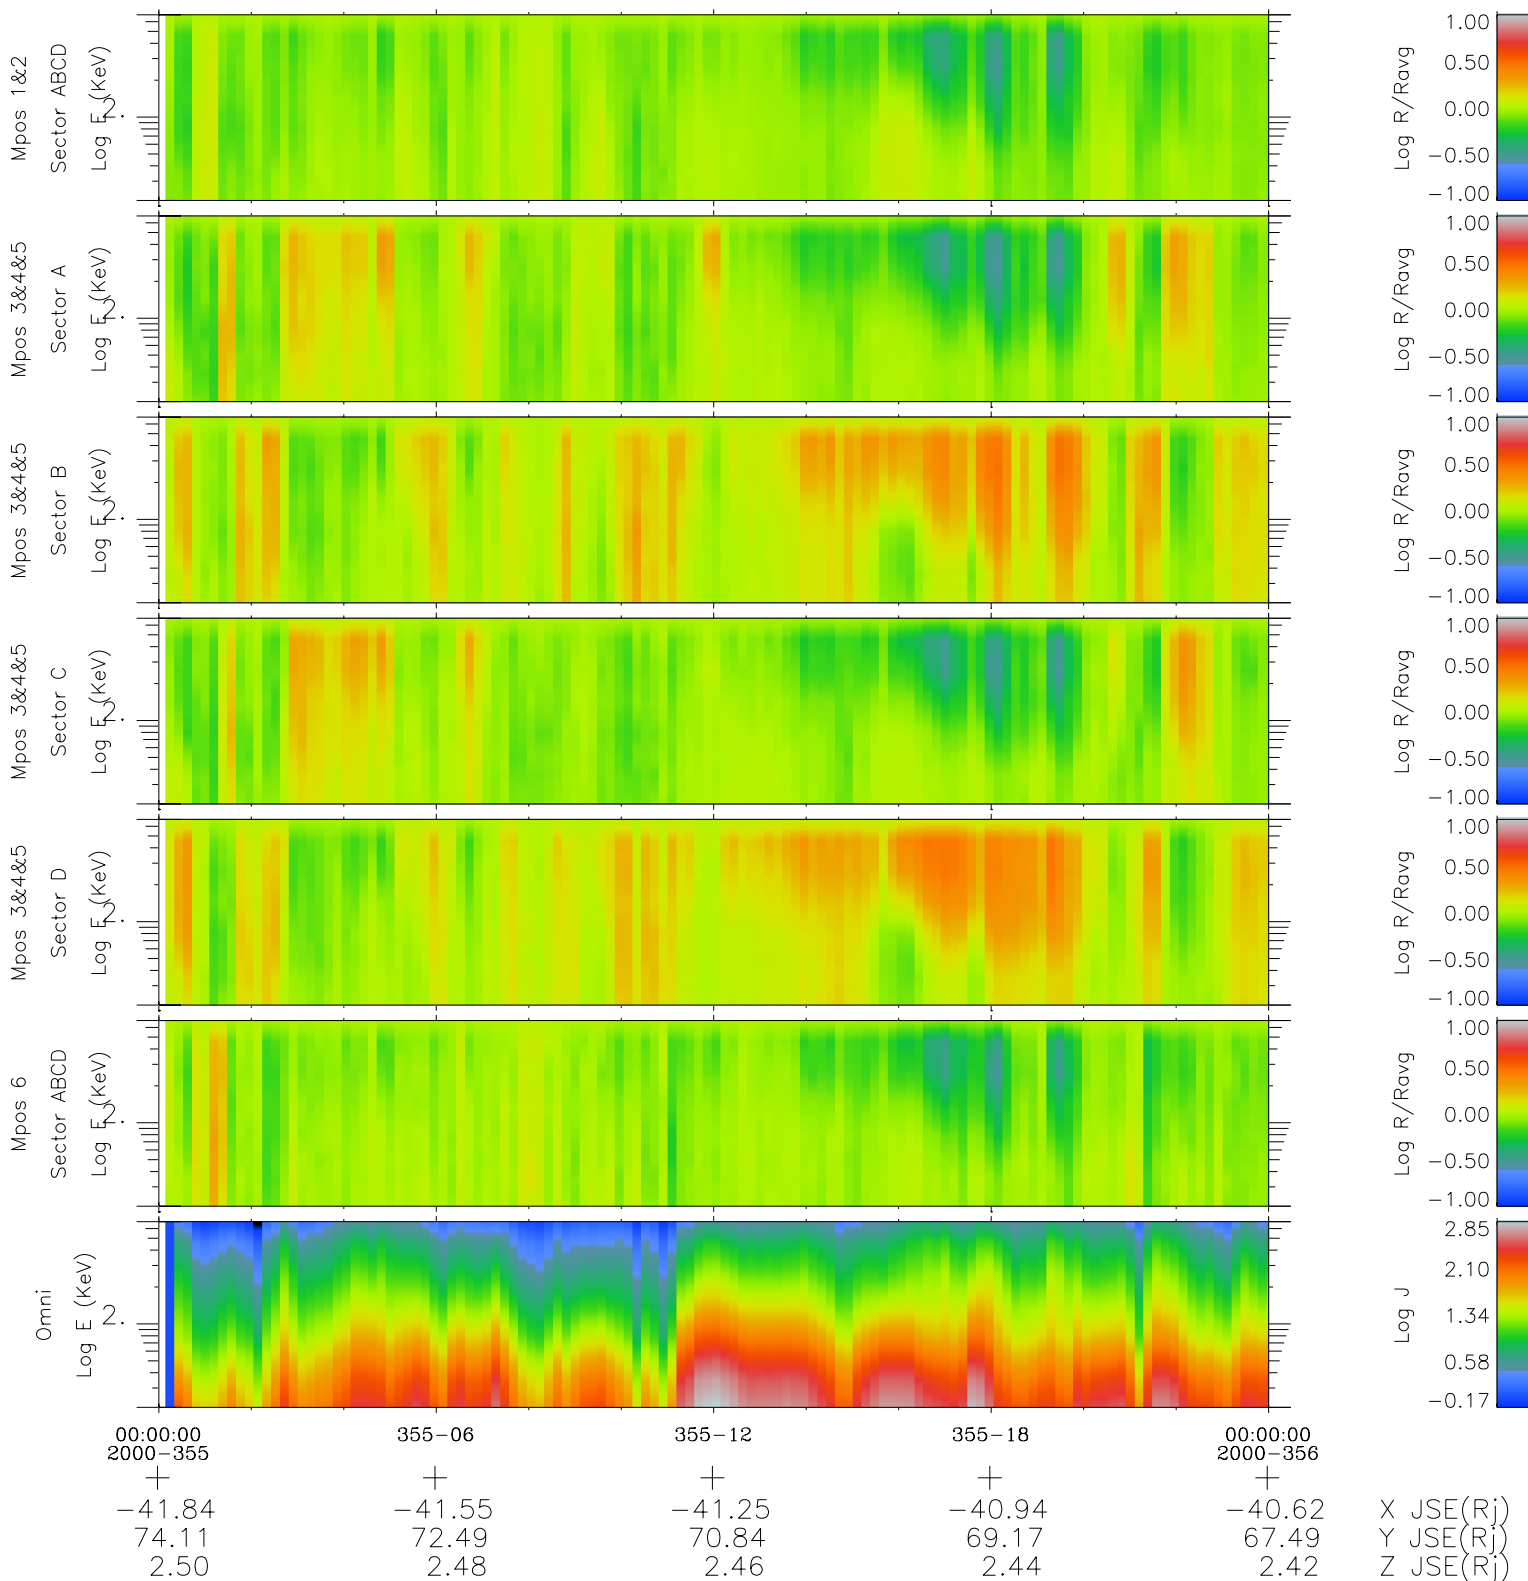

Galileo EPD Real Time R6 Electrons Spectra 00355

Software Version: RTSPEC_R6 V 1.20
 Data Production: 18-05-01
 Plot Production: Mon Sep 17 19:39:09 2001
 Color File: wondr3
 Geofactor File: 1.1

- ◇ = Jupiter look direction
- = Corotation look direction