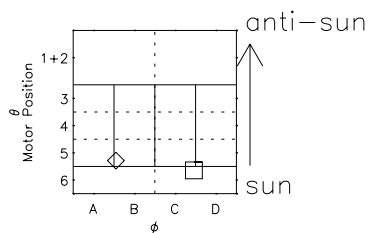

Galileo EPD Real Time R6 Electrons Spectra 00355

Software Version: RTSPEC_R6 V 1.20
 Data Production: 18-05-01
 Plot Production: Mon Sep 17 19:39:09 2001
 Color File: wondr3
 Geofactor File: 1.1

- ◇ = Jupiter look direction
- = Corotation look direction