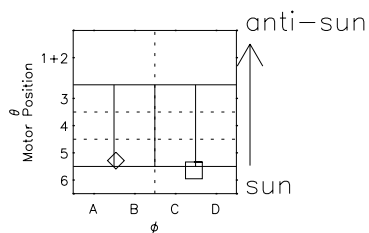

Galileo EPD Real Time R6 Ions Spectra 00355

Software Version: RTSPEC_R6 V 1.20
 Data Production: 18-05-01
 Plot Production: Mon Sep 17 19:39:02 2001
 Color File: wondr3
 Geofactor File: 1.1

- ◇ = Jupiter look direction
- = Corotation look direction