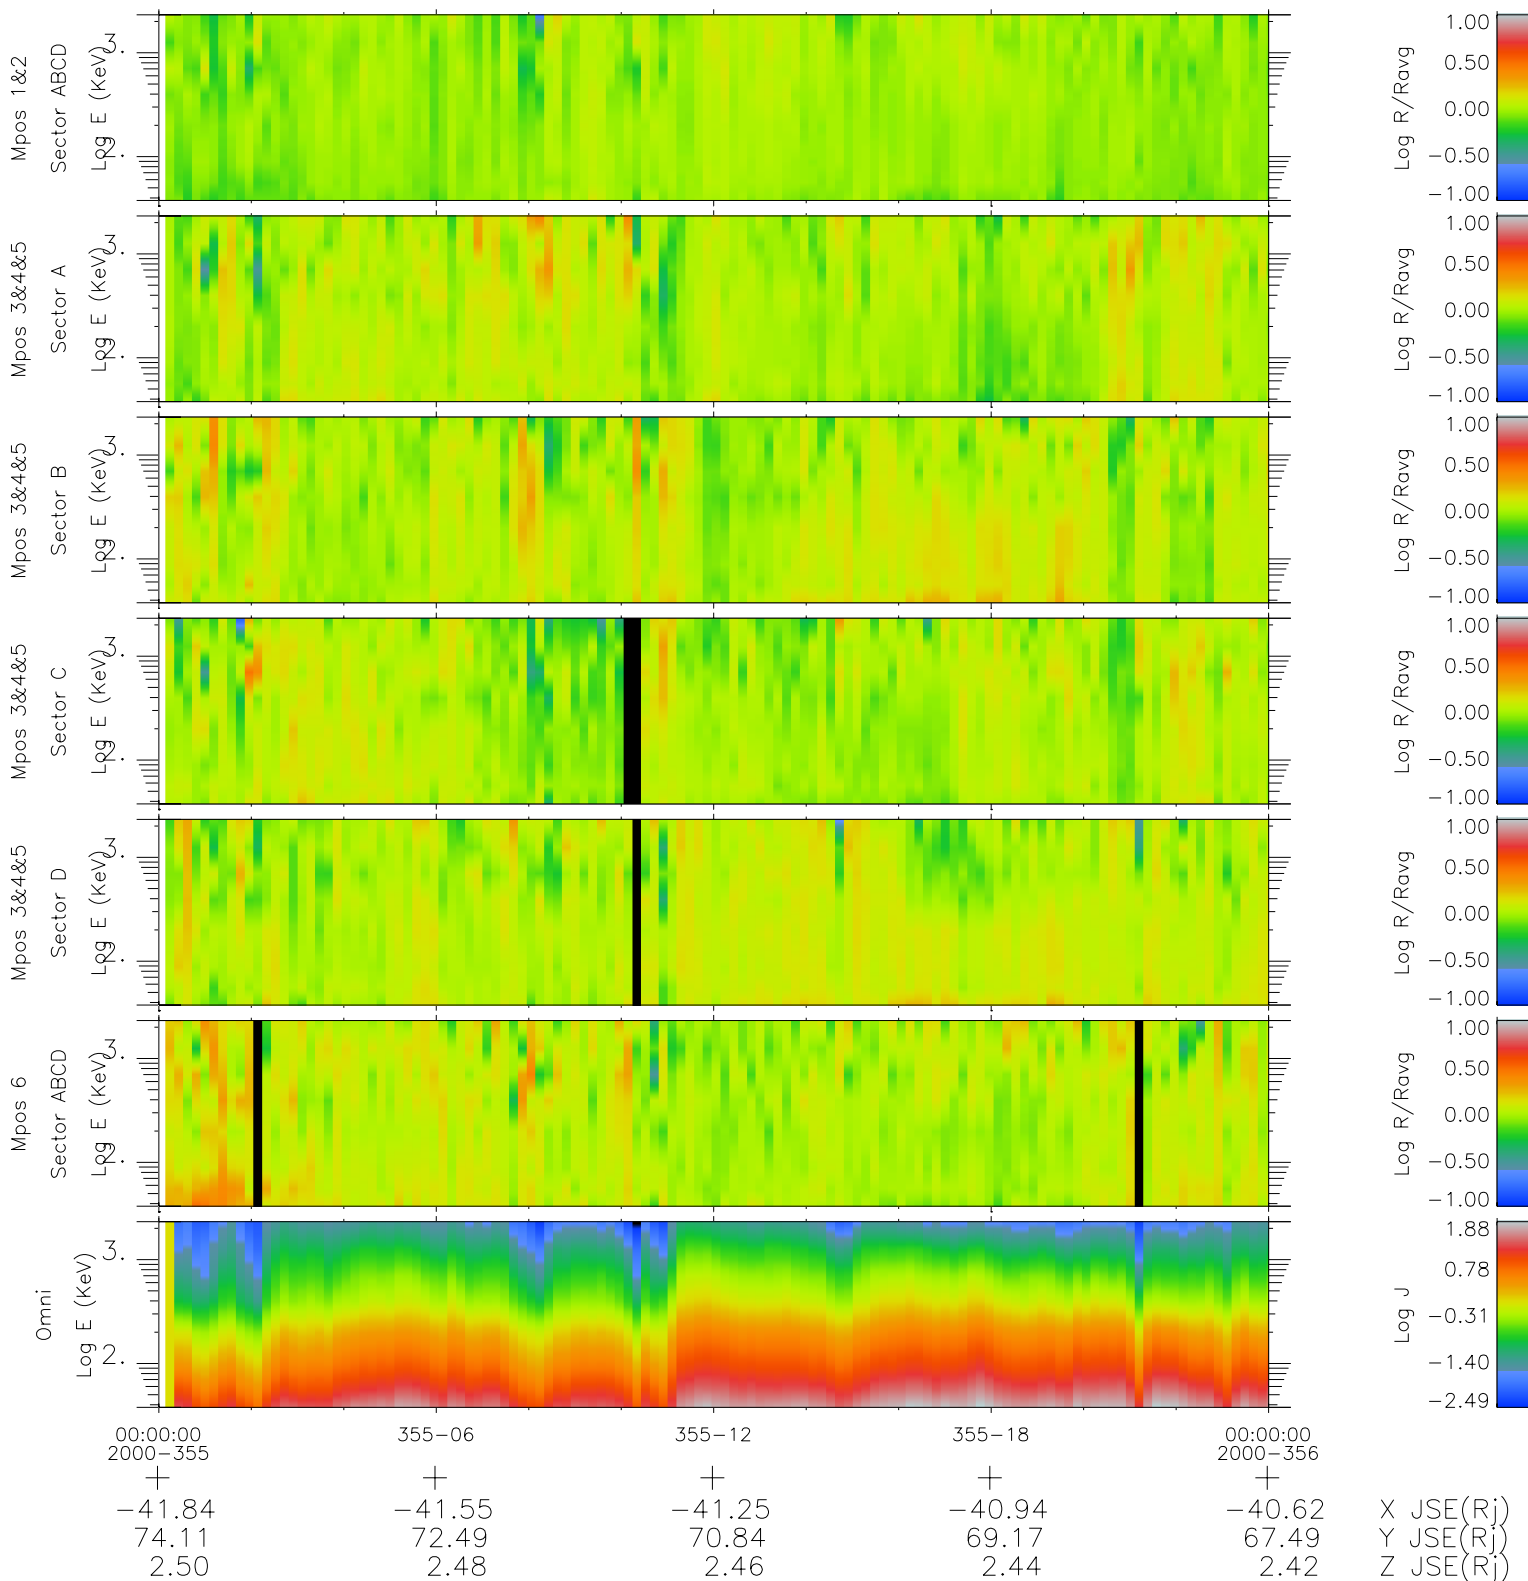

Galileo EPD Real Time R6 Ions Spectra 00355

Software Version: RTSPEC_R6 V 1.20
 Data Production: 18-05-01
 Plot Production: Mon Sep 17 19:39:02 2001
 Color File: wondr3
 Geofactor File: 1.1

- ◇ = Jupiter look direction
- = Corotation look direction