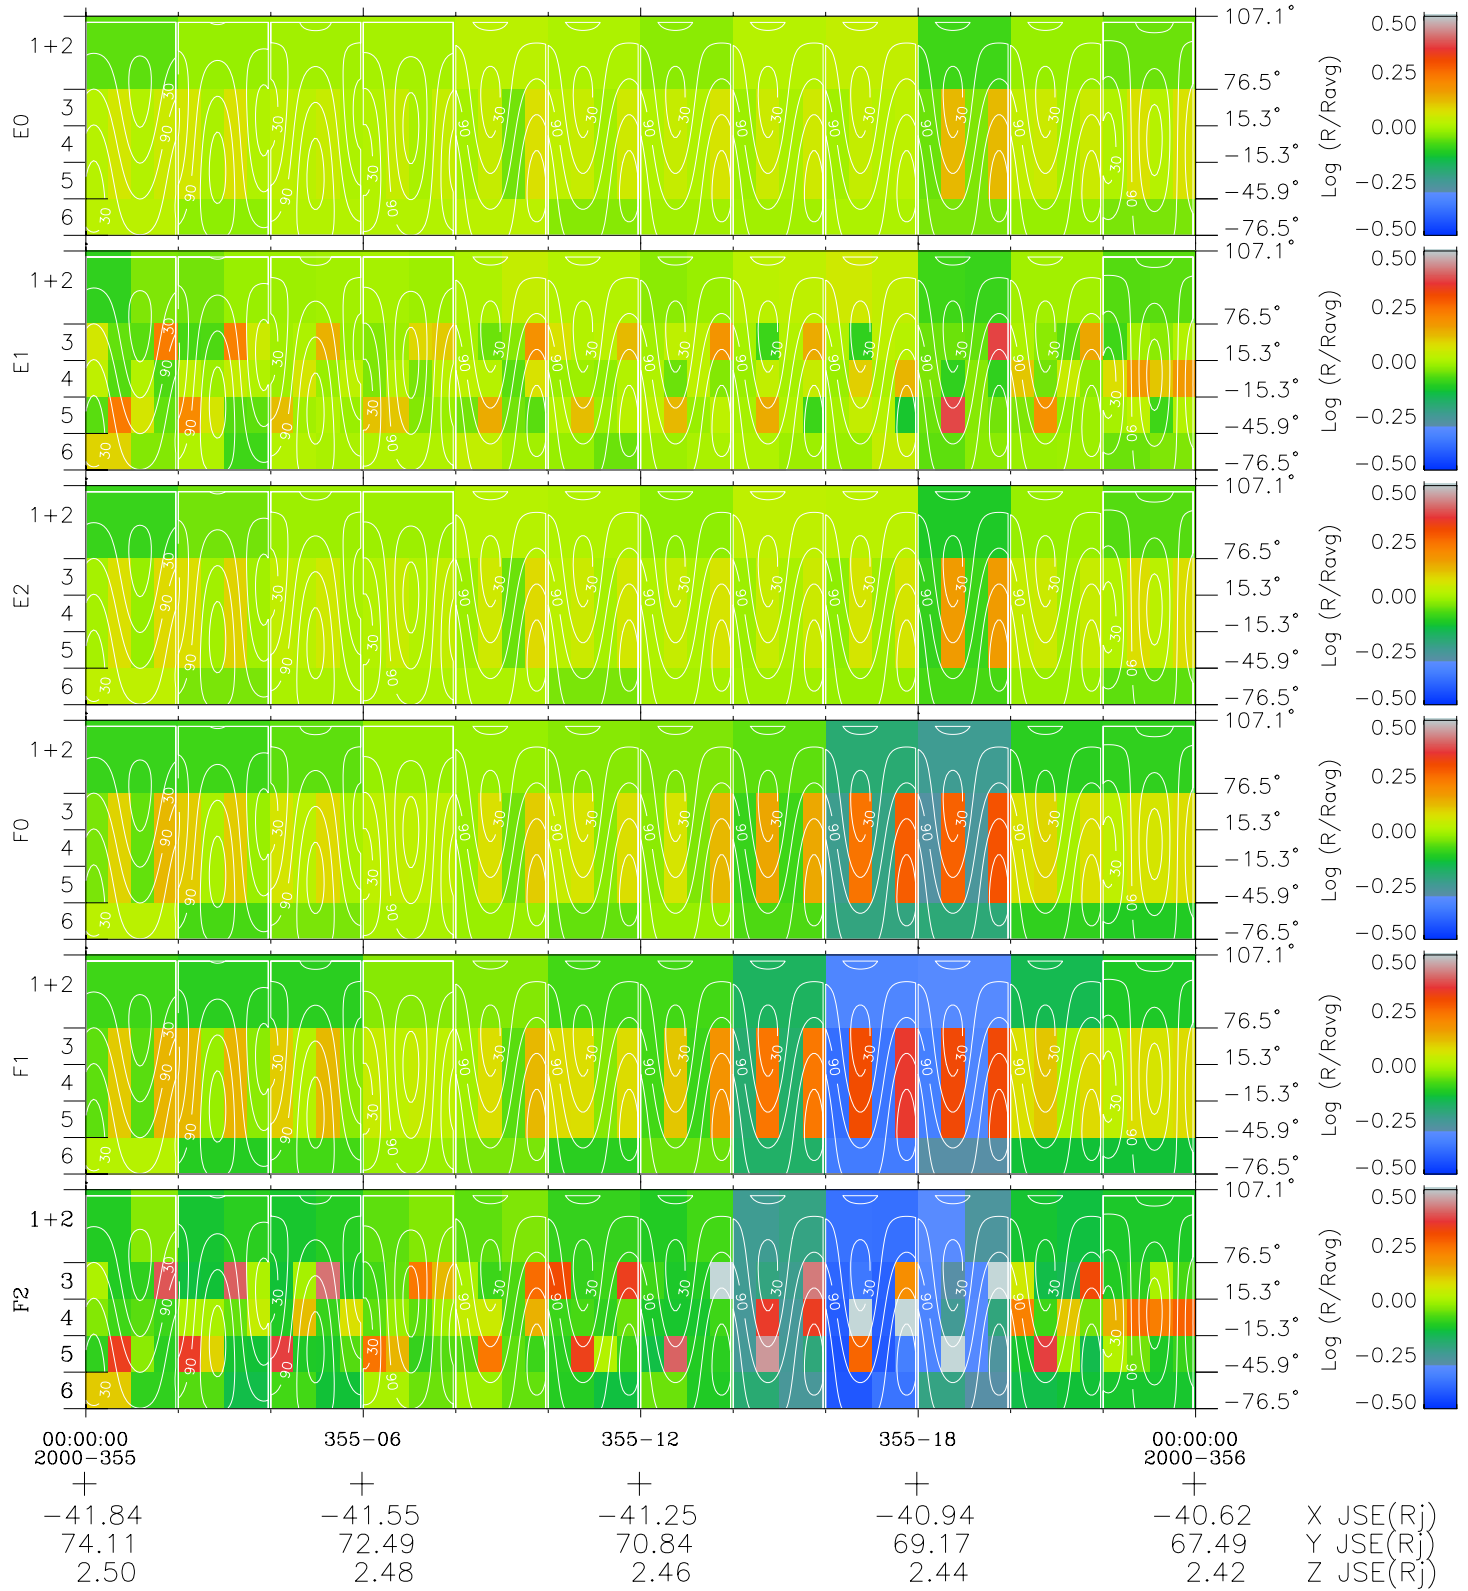

Galileo EPD Real Time All-Sky Anisotropies 00355

Software Version: RTSKY_MEAN V 1.20
 Data Production: 18-05-01
 Plot Production: Mon Sep 17 19:39:29 2001
 Color File: wondr3
 Geofactor File: 1.1

- ◇ = Jupiter look direction
- = Corotation look direction