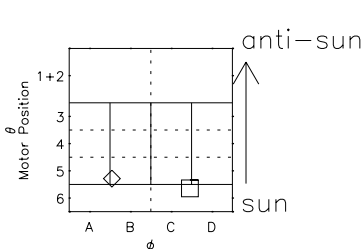

Galileo EPD Real Time All-Sky Anisotropies 00355

Software Version: RTSKY_MEAN V 1.20
 Data Production: 18-05-01
 Plot Production: Mon Sep 17 19:39:29 2001
 Color File: wondr3
 Geofactor File: 1.1

- ◇ = Jupiter look direction
- = Corotation look direction