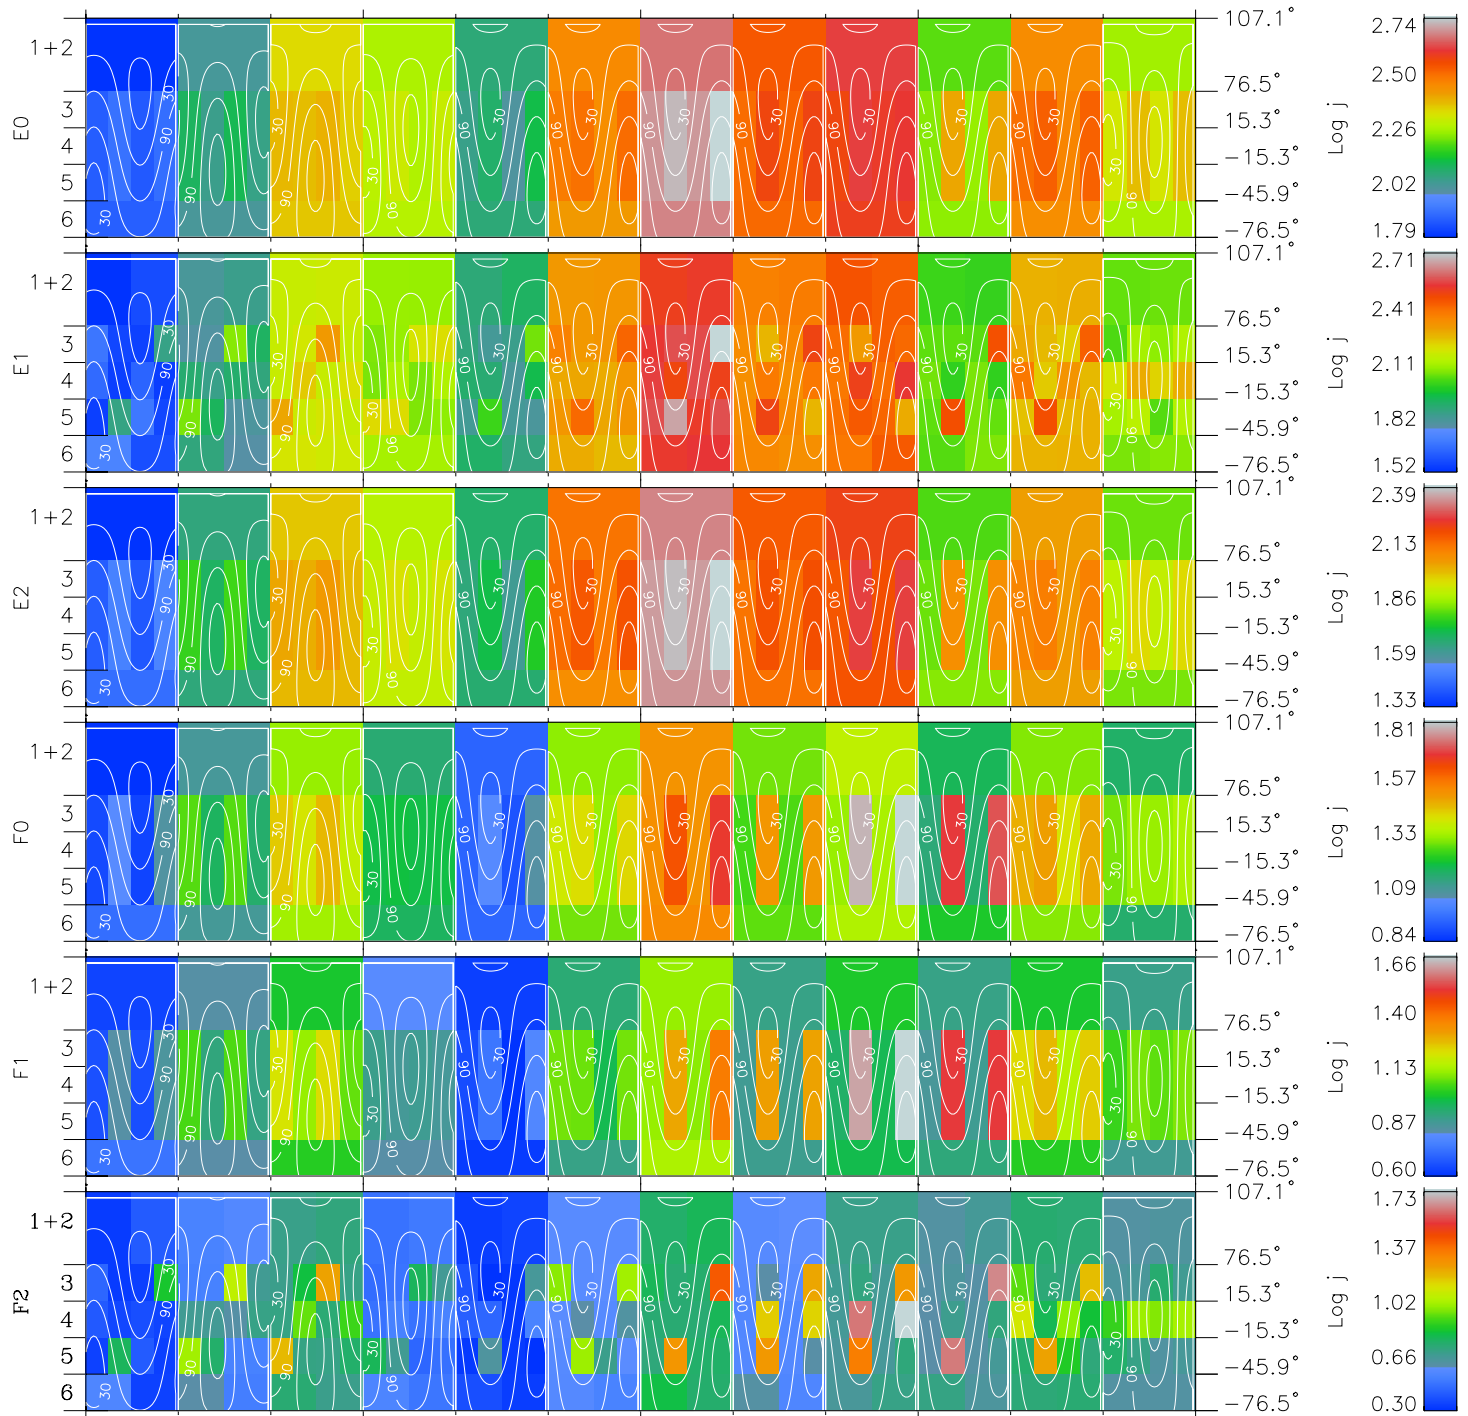

# Galileo EPD Real Time All-Sky Anisotropies 00355

Software Version: RTSKY\_FLUX V 1.20  
 Data Production: 18-05-01  
 Plot Production: Mon Sep 17 19:39:42 2001  
 Color File: wondr3  
 Geofactor File: 1.1

00:00:00 2000-355	355-06	355-12	355-18	00:00:00 2000-356	
+	+	+	+	+	
-41.84	-41.55	-41.25	-40.94	-40.62	X JSE(R <sub>j</sub> )
74.11	72.49	70.84	69.17	67.49	Y JSE(R <sub>j</sub> )
2.50	2.48	2.46	2.44	2.42	Z JSE(R <sub>j</sub> )

- ◇ = Jupiter look direction
- = Corotation look direction