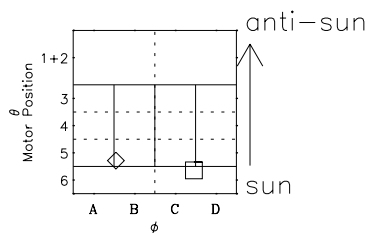

# Galileo EPD Real-Time Omni 00355

Software Version: RTLINE\_OMNI V 1.20  
Data Production: 18-05-01  
Plot Production: Mon Sep 17 19:41:08 2001

- ◇ = Jupiter look direction
- = Corotation look direction