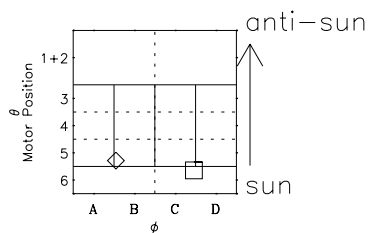

Galileo EPD Real-Time Omni 00355

Software Version: RTLINE_OMNI V 1.20
Data Production: 18-05-01
Plot Production: Mon Sep 17 19:41:07 2001

◇ = Jupiter look direction
□ = Corotation look direction